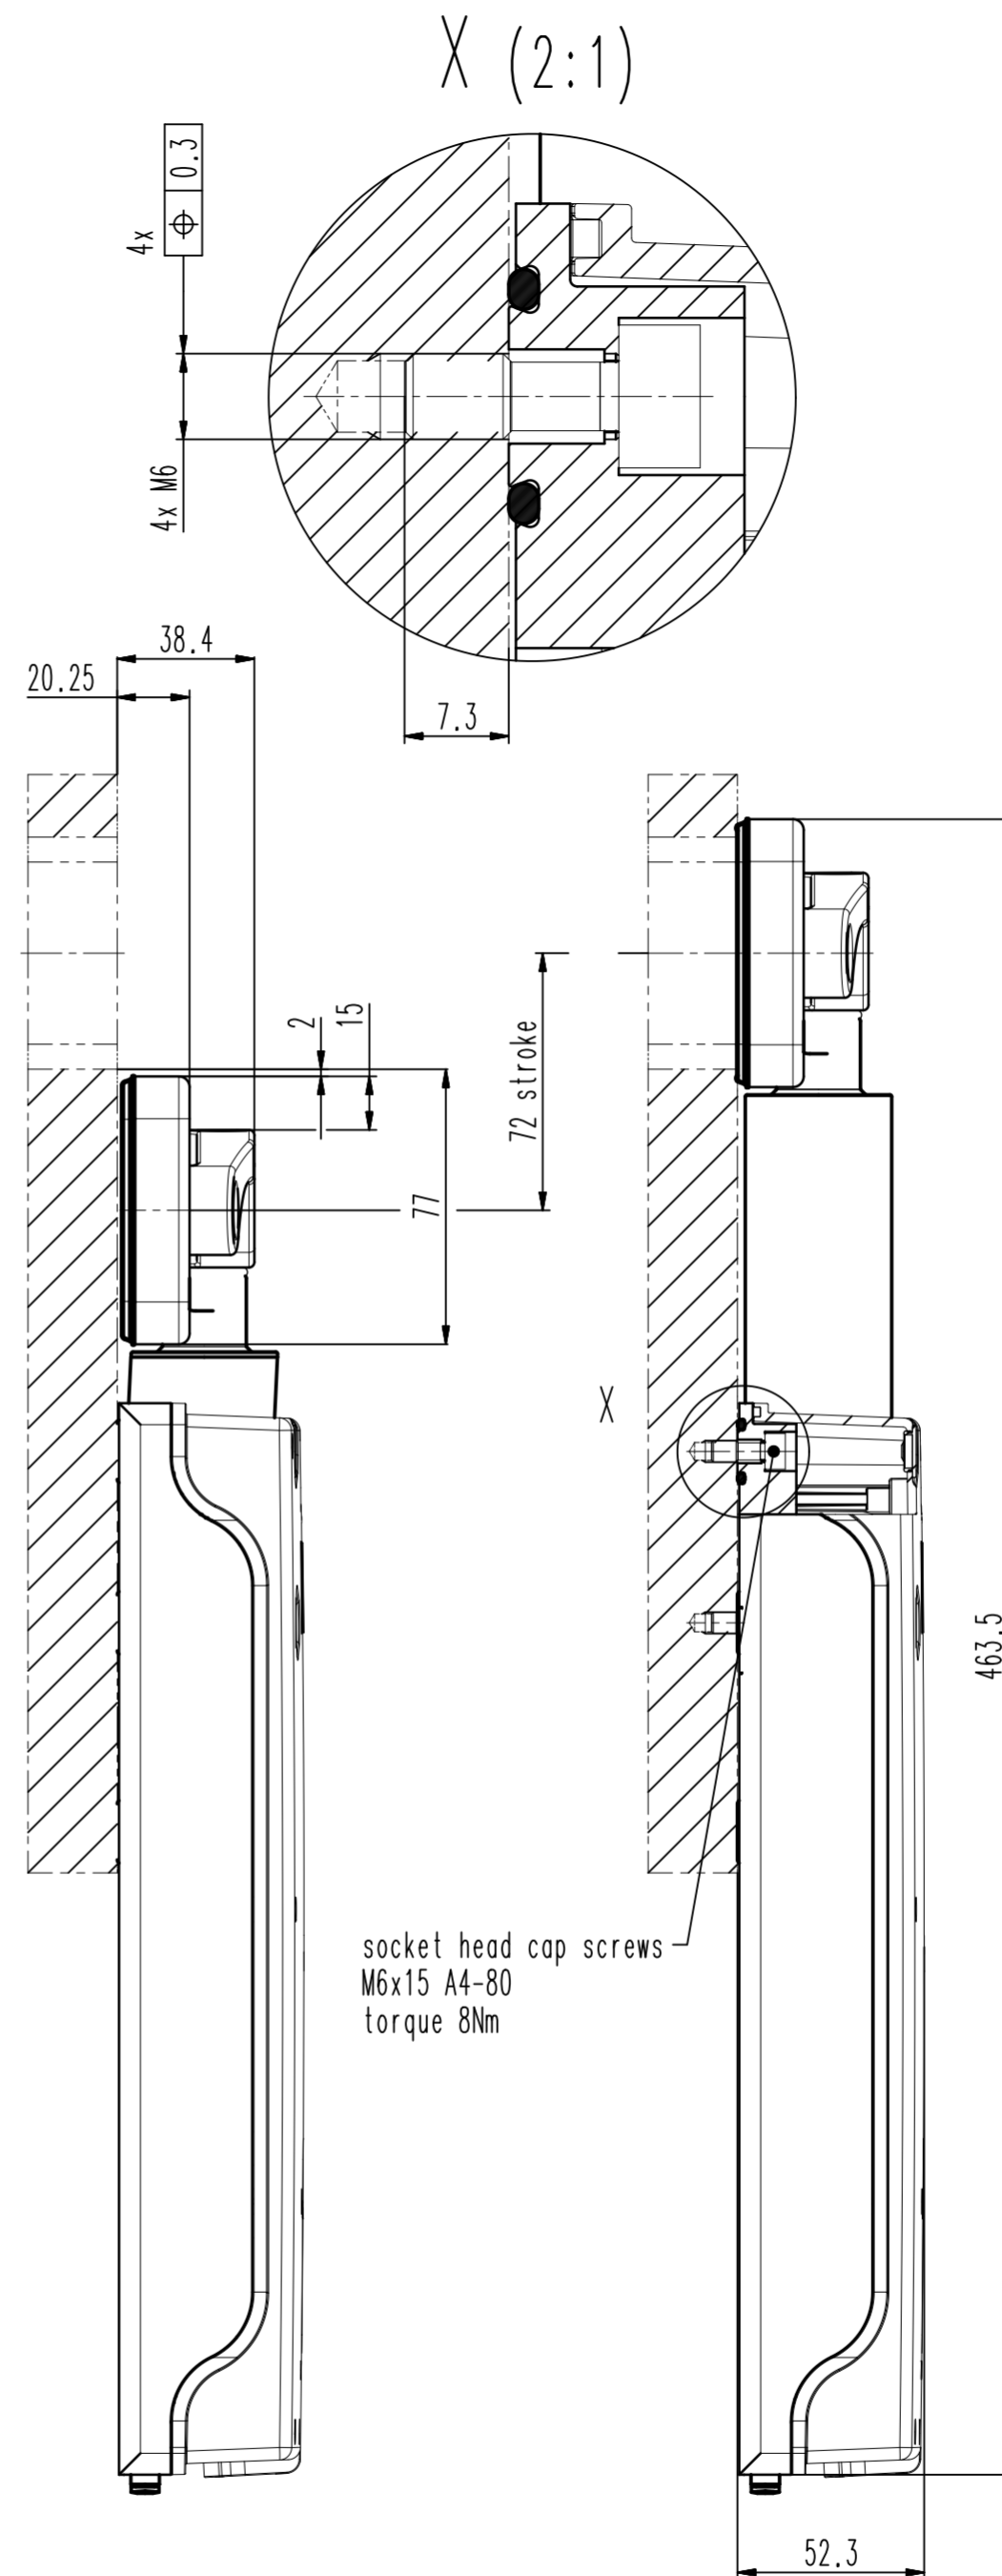

This drawing is the property of VAT.

AMP connector 4 PIN, MALE  
 D-SUB connector 9 PIN, MALE

remove all four cap nuts prior to installation to chamber

2x quick connect fitting for  $\varnothing 4$ mm tubes 5-6bar

- ▼ Seat side
- ⊕ Comp. air connection
- ⊖ Electrical connection
- ⊕ Leak detection port
- ⊖ Mech. pos. indication
- ⊕ Position indicator
- ⊖ Required for dismantling
- ⊕ Emergency actuation
- ⊖ For attachment
- ⊕ Bake-out area
- ⊖ Differential pumping port