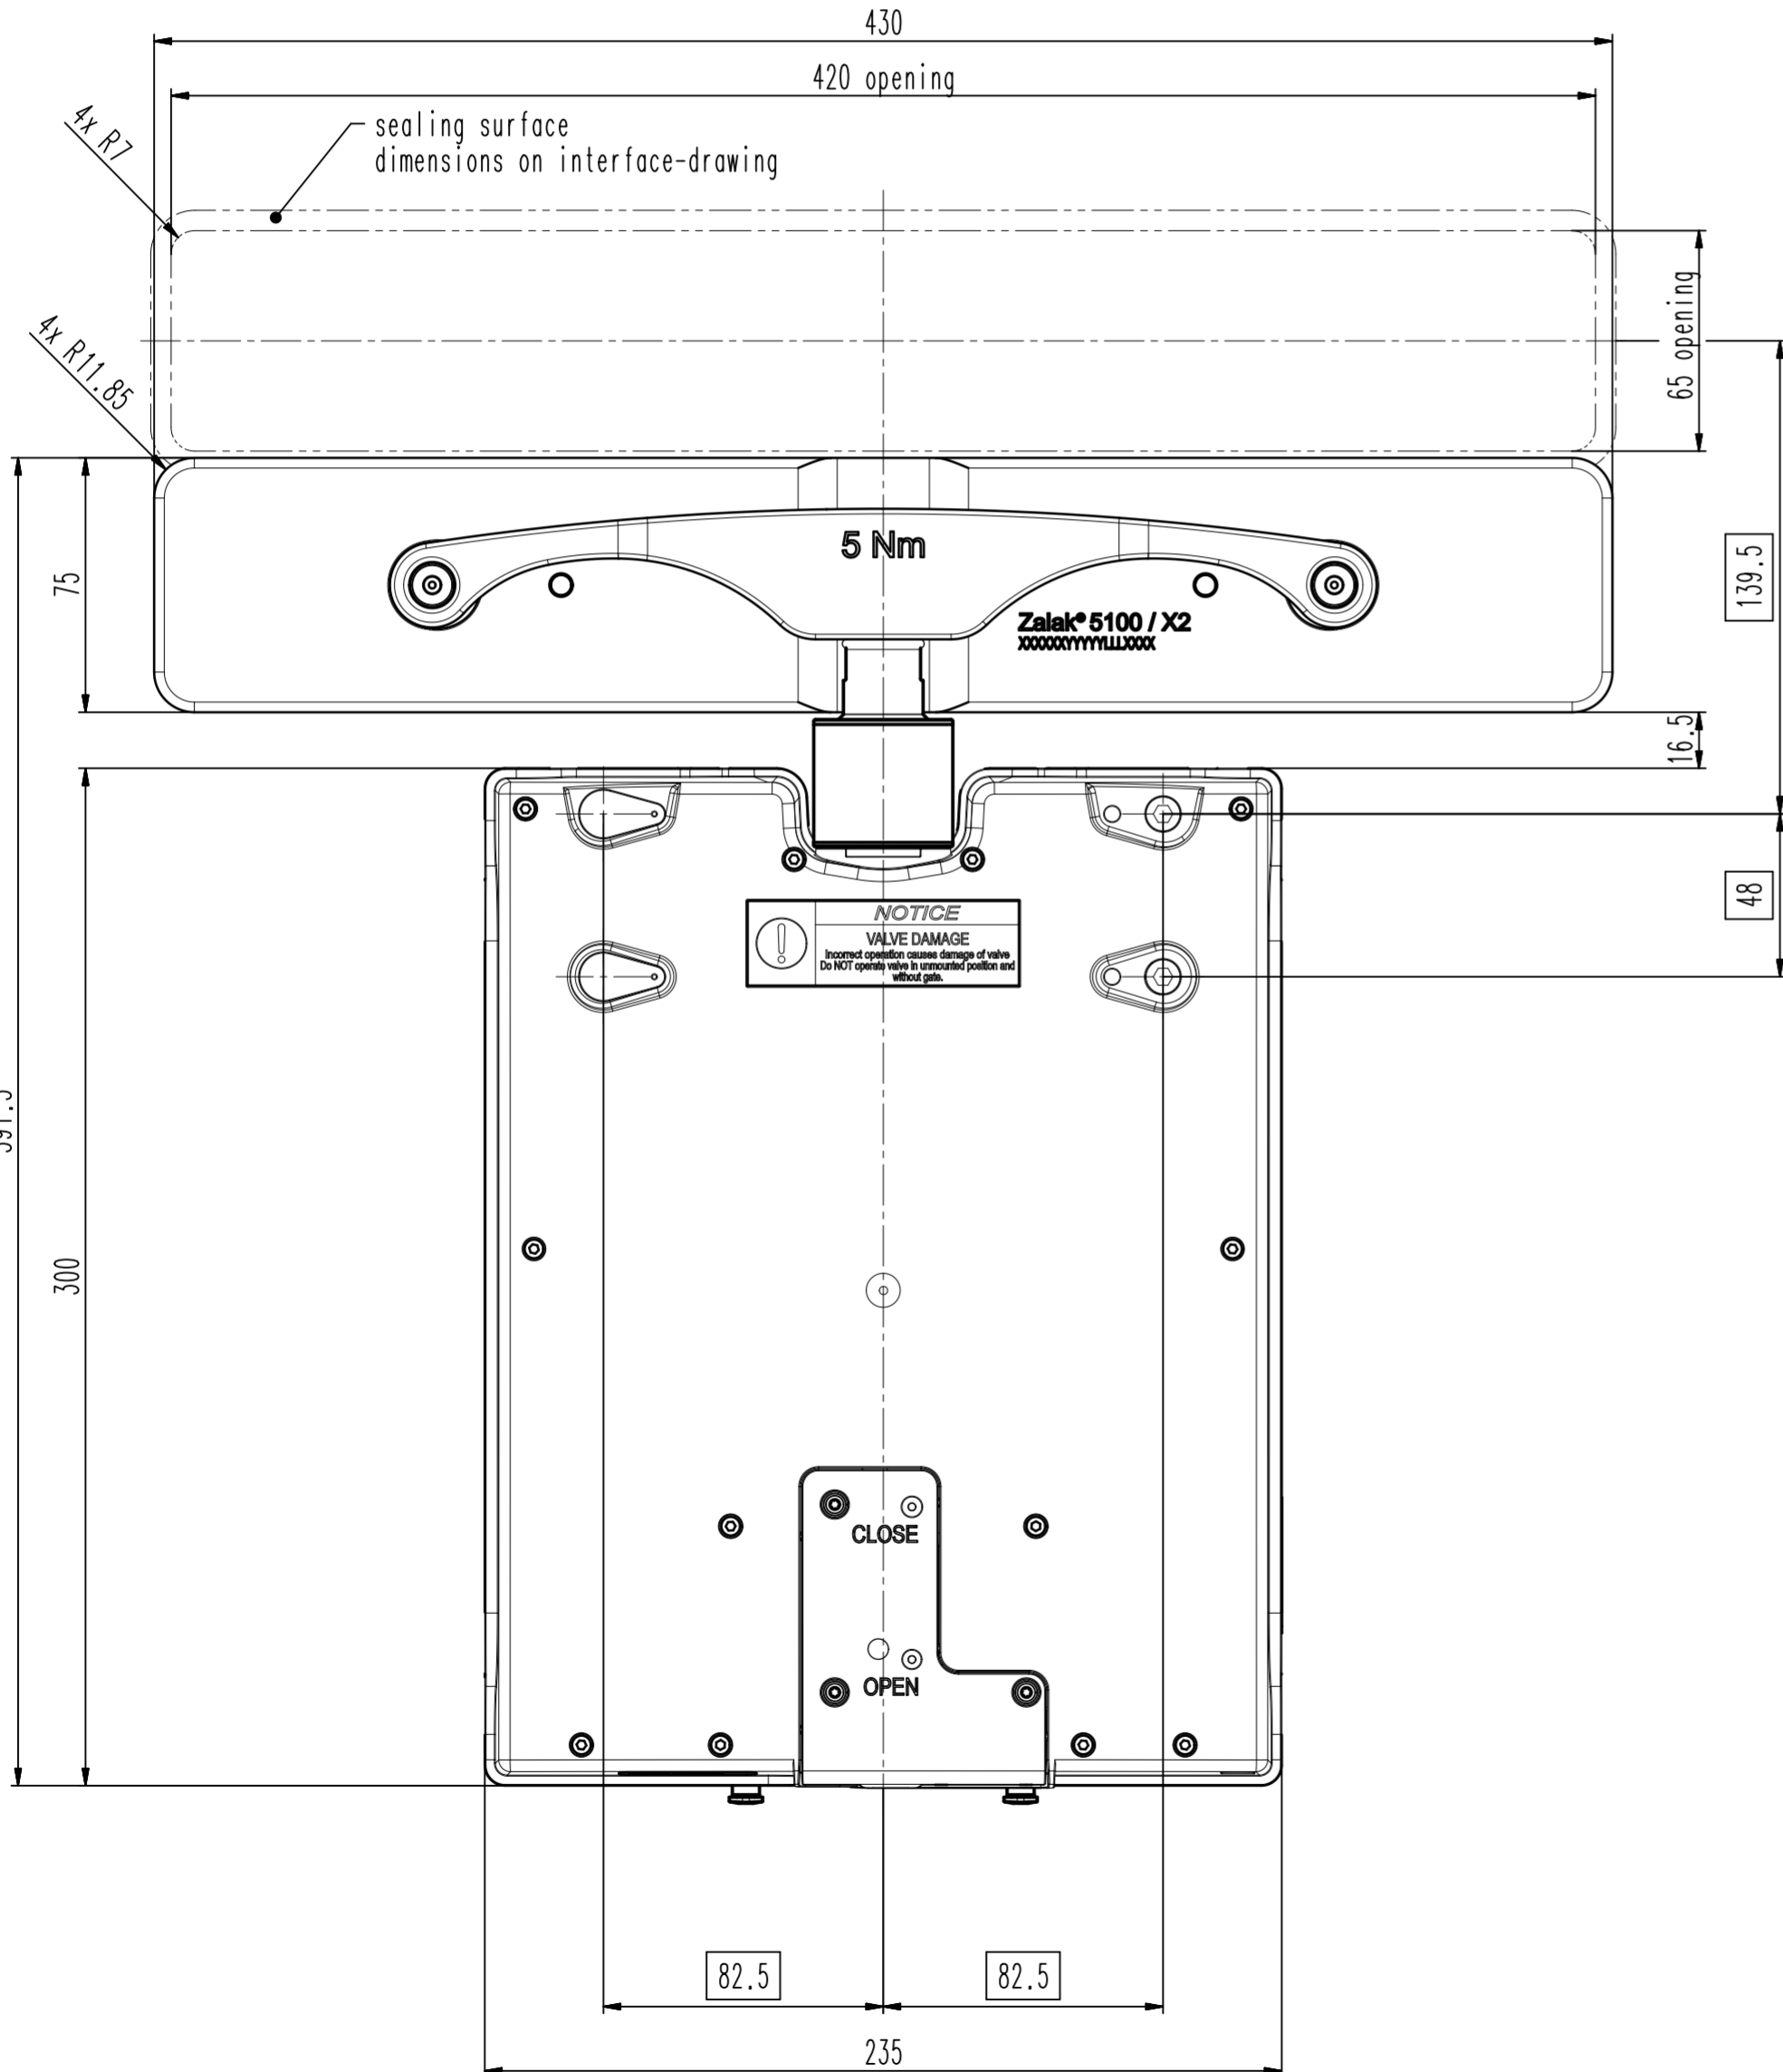

This drawing is the property of VAT.

AMP connector 4 PIN, MALE  
 D-SUB connector 9 PIN, MALE

remove all four cap nuts prior to installation to chamber

2x quick connect fitting for  $\varnothing 4$ mm tubes 5-6bar

- ▼ Seat side
- ⊕ Comp. air connection
- ⊖ Electrical connection
- ⊕ Leak detection port
- ⊖ Mech. pos. indication
- ⊕ Position indicator
- ⊖ Required for dismantling
- ⊕ Emergency actuation
- ⊖ For attachment
- ⊕ Bake-out area
- ⊖ Differential pumping port