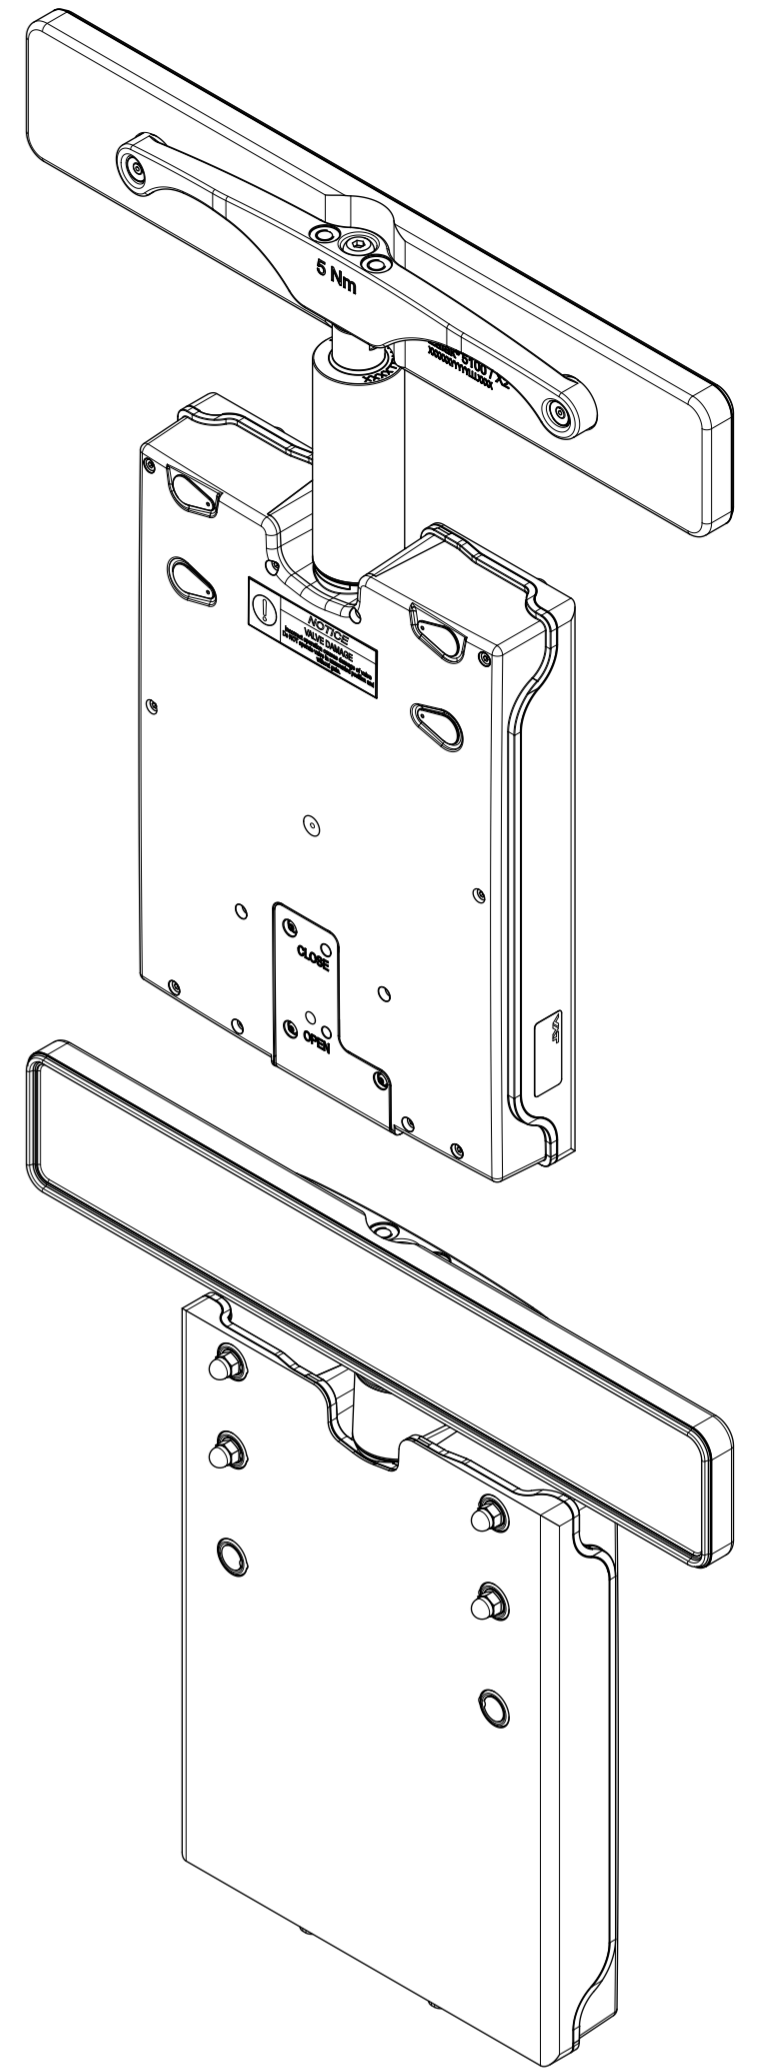

This drawing is the property of VAT.

AMP connector 4 PIN, MALE  
 D-SUB connector 9 PIN, MALE

remove all four cap nuts prior to installation to chamber

2x quick connect fitting for  $\varnothing 4$ mm tubes 5-6bar

- ▼ Seat side
- ⊕ Comp. air connection
- ⊖ Electrical connection
- ⊕ Leak detection port
- ⊖ Mech. pos. indication
- ⊕ Position indicator
- ⊖ Required for dismantling
- ⊕ Emergency actuation
- ⊖ For attachment
- ⊕ Bake-out area
- ⊖ Differential pumping port