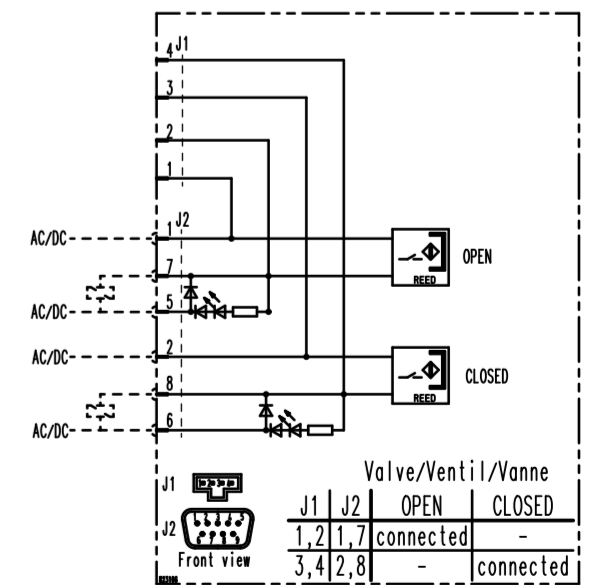

This drawing is the property of VAT.

AMP connector 4 PIN, MALE  
 D-SUB connector 9 PIN, MALE

remove all four cap nuts prior to installation to chamber

2x quick connect fitting for  $\varnothing 4$ mm tubes 5-6bar

- ▼ Seat side
- ⊕ Comp. air connection
- ⊖ Electrical connection
- ⊕ Leak detection port
- ⊖ Mech. pos. indication
- ⊕ Position indicator
- ⊖ Required for dismantling
- ⊕ Emergency actuation
- ⊖ For attachment
- ⊕ Bake-out area
- ⊖ Differential pumping port