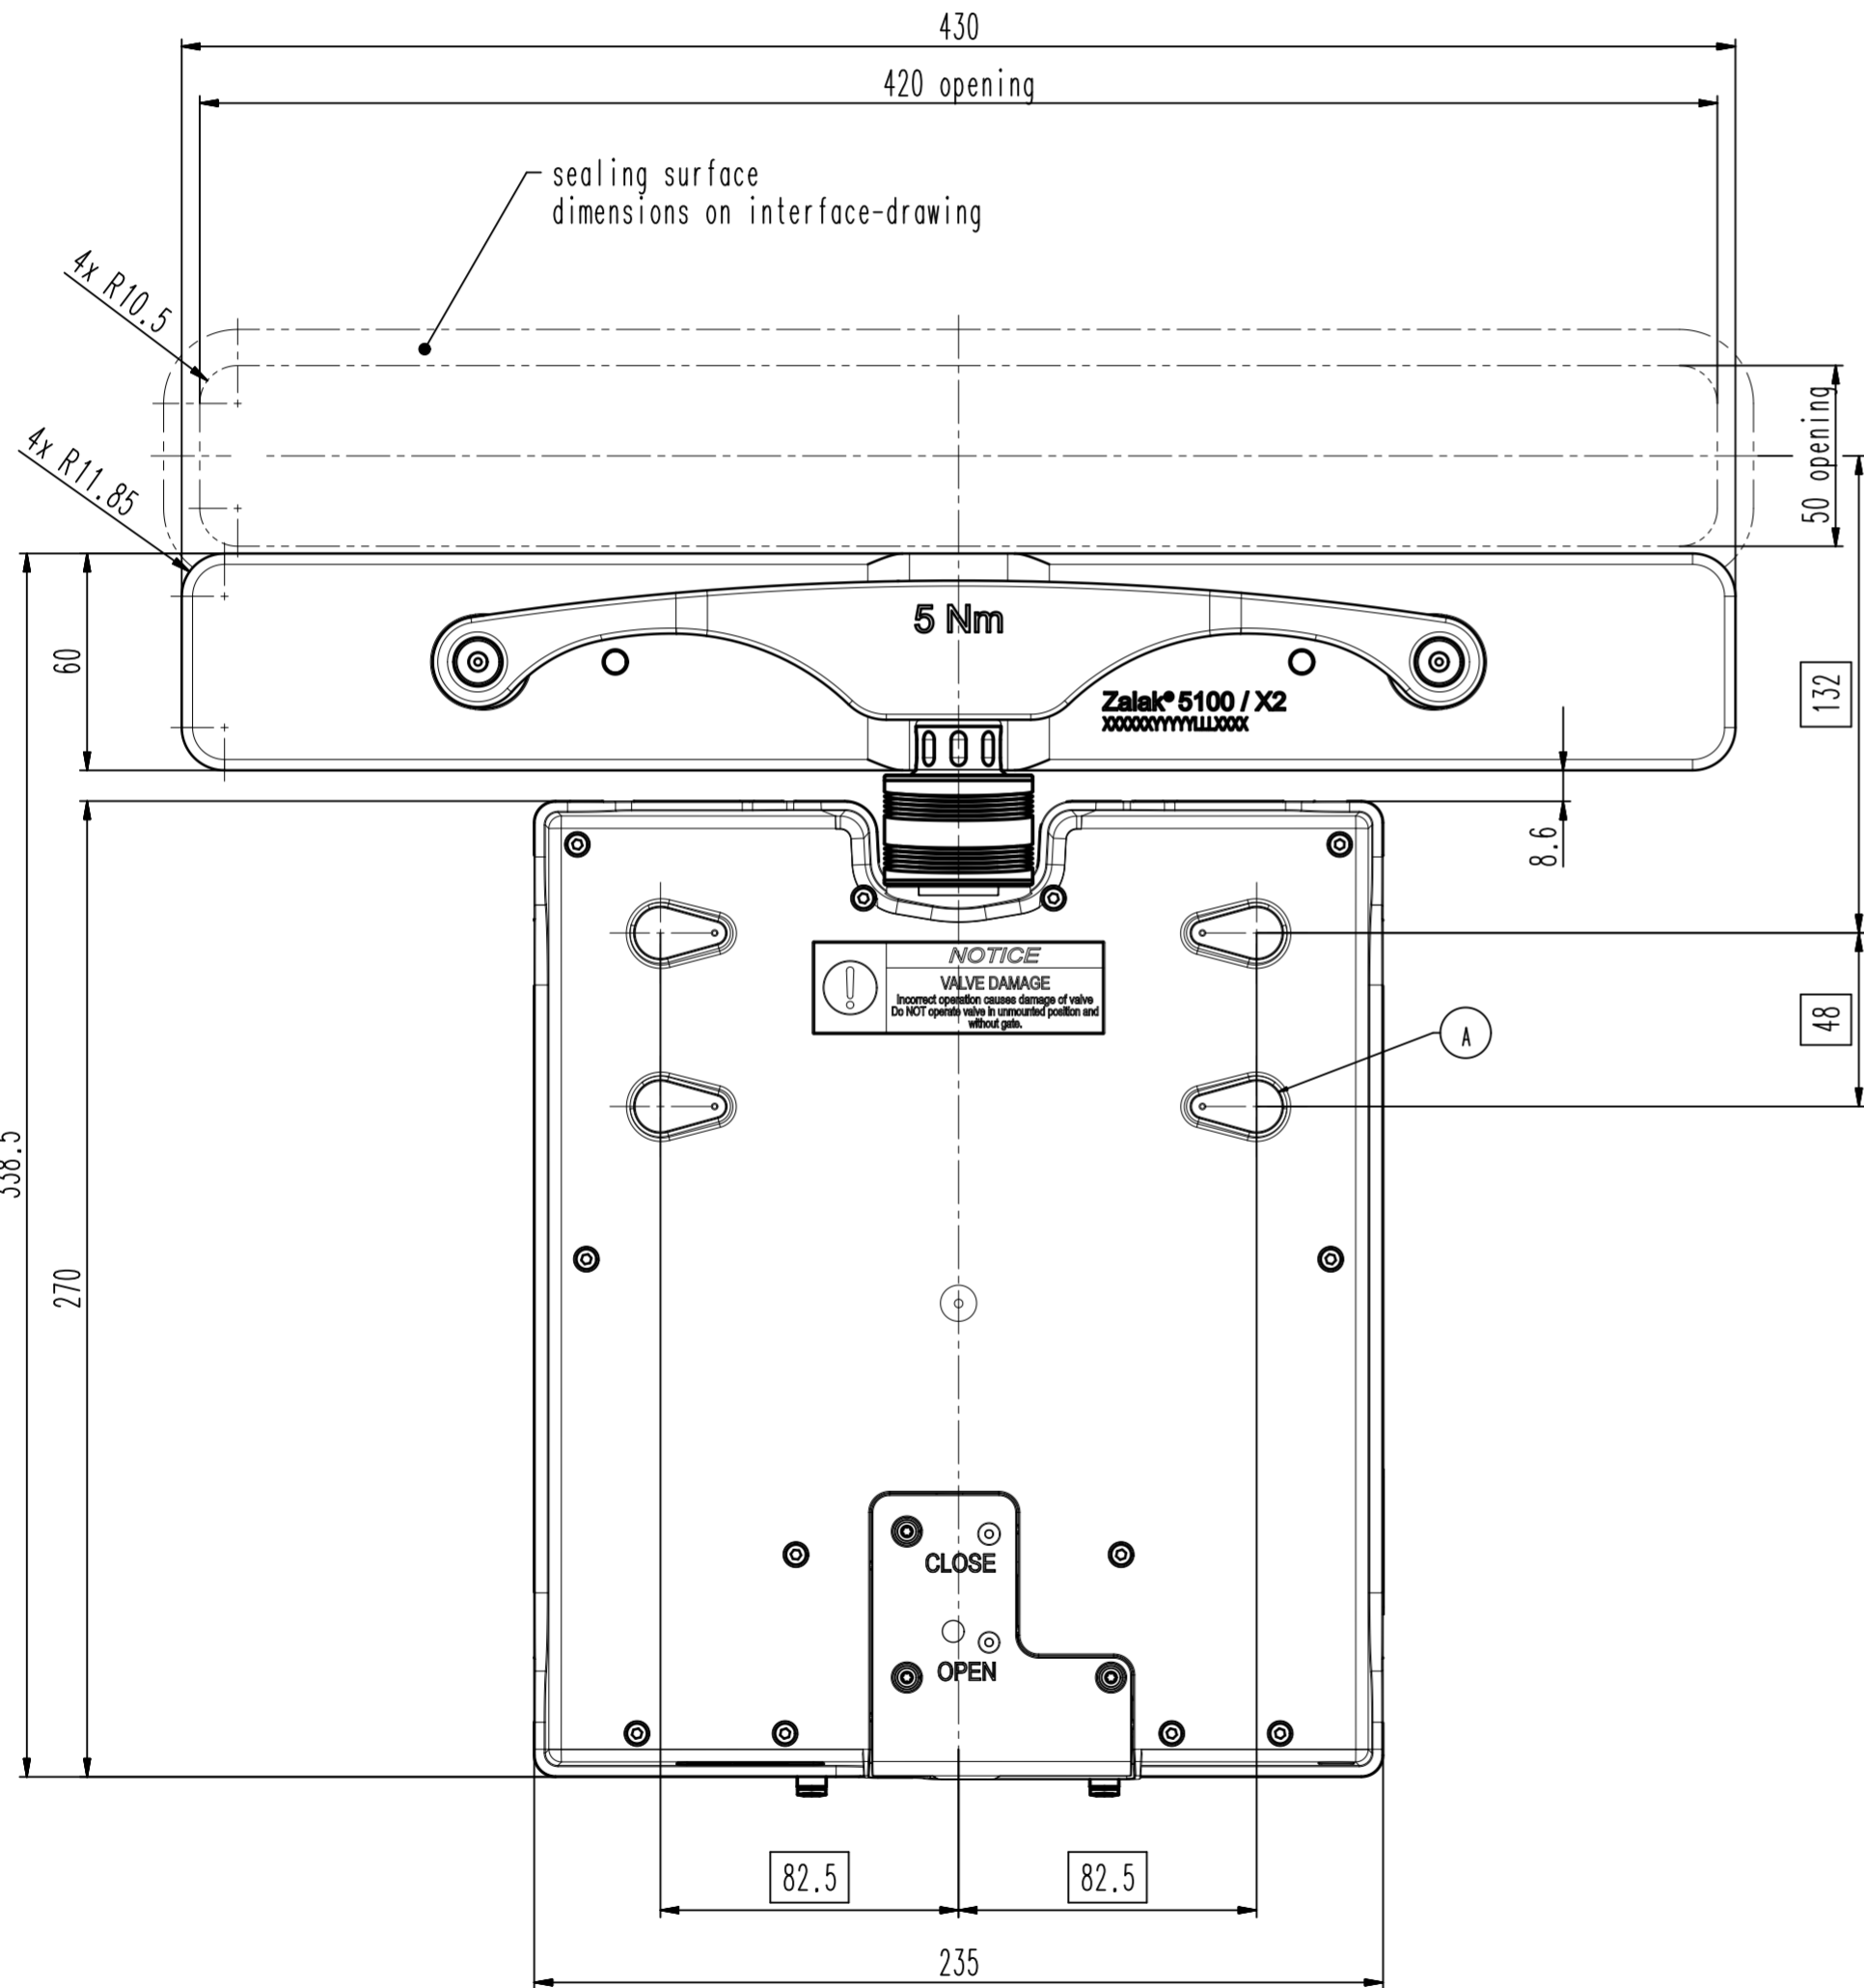

This drawing is the property of VAT.

AMP connector 4 PIN, MALE
D-SUB connector 9 PIN, MALE

Revision
Customer number

- ▼ Seat side
- ⊕ Comp. air connection
- ⊖ Electrical connection
- ⊙ Leak detection port
- ⊗ Mech. pos. indication
- ⊘ Position indicator
- ⊙ Required for dismantling
- ⊙ Emergency actuation
- ⊙ For attachment
- ⊙ Bake-out area
- ⊙ Differential pumping port