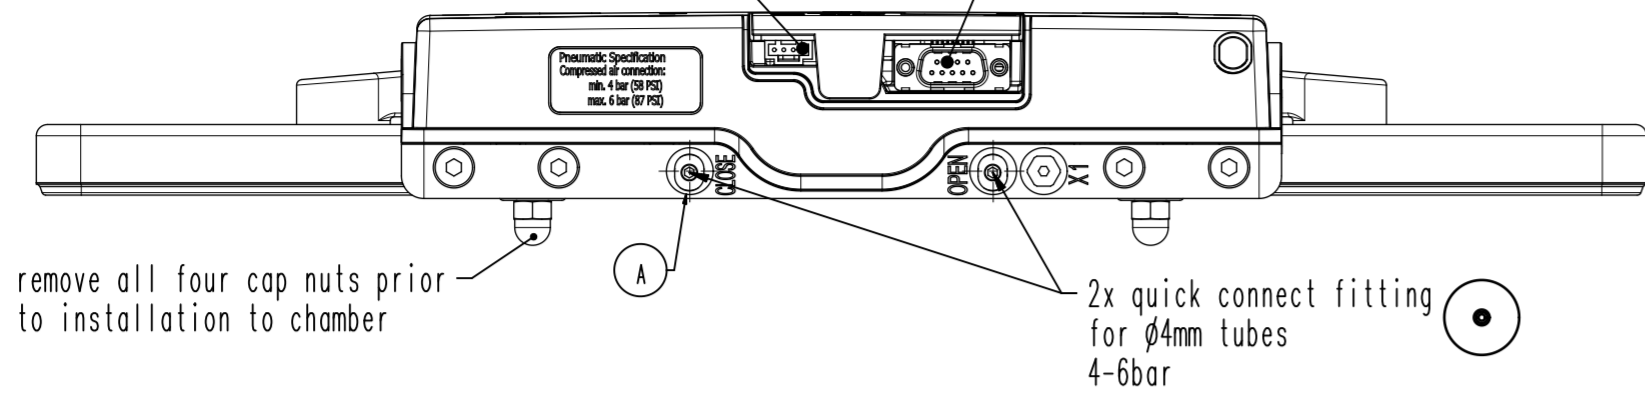

This drawing is the property of VAT.

AMP connector 4 PIN, MALE
D-SUB connector 9 PIN, MALE

Revision
Customer number

- ▼ Seat side
- ⊕ Comp. air connection
- ⊖ Electrical connection
- ⊙ Leak detection port
- ⊗ Mech. pos. indication
- ⊘ Position indicator
- ⊙ Required for dismantling
- ⊙ Emergency actuation
- ⊙ For attachment
- ⊙ Bake-out area
- ⊙ Differential pumping port