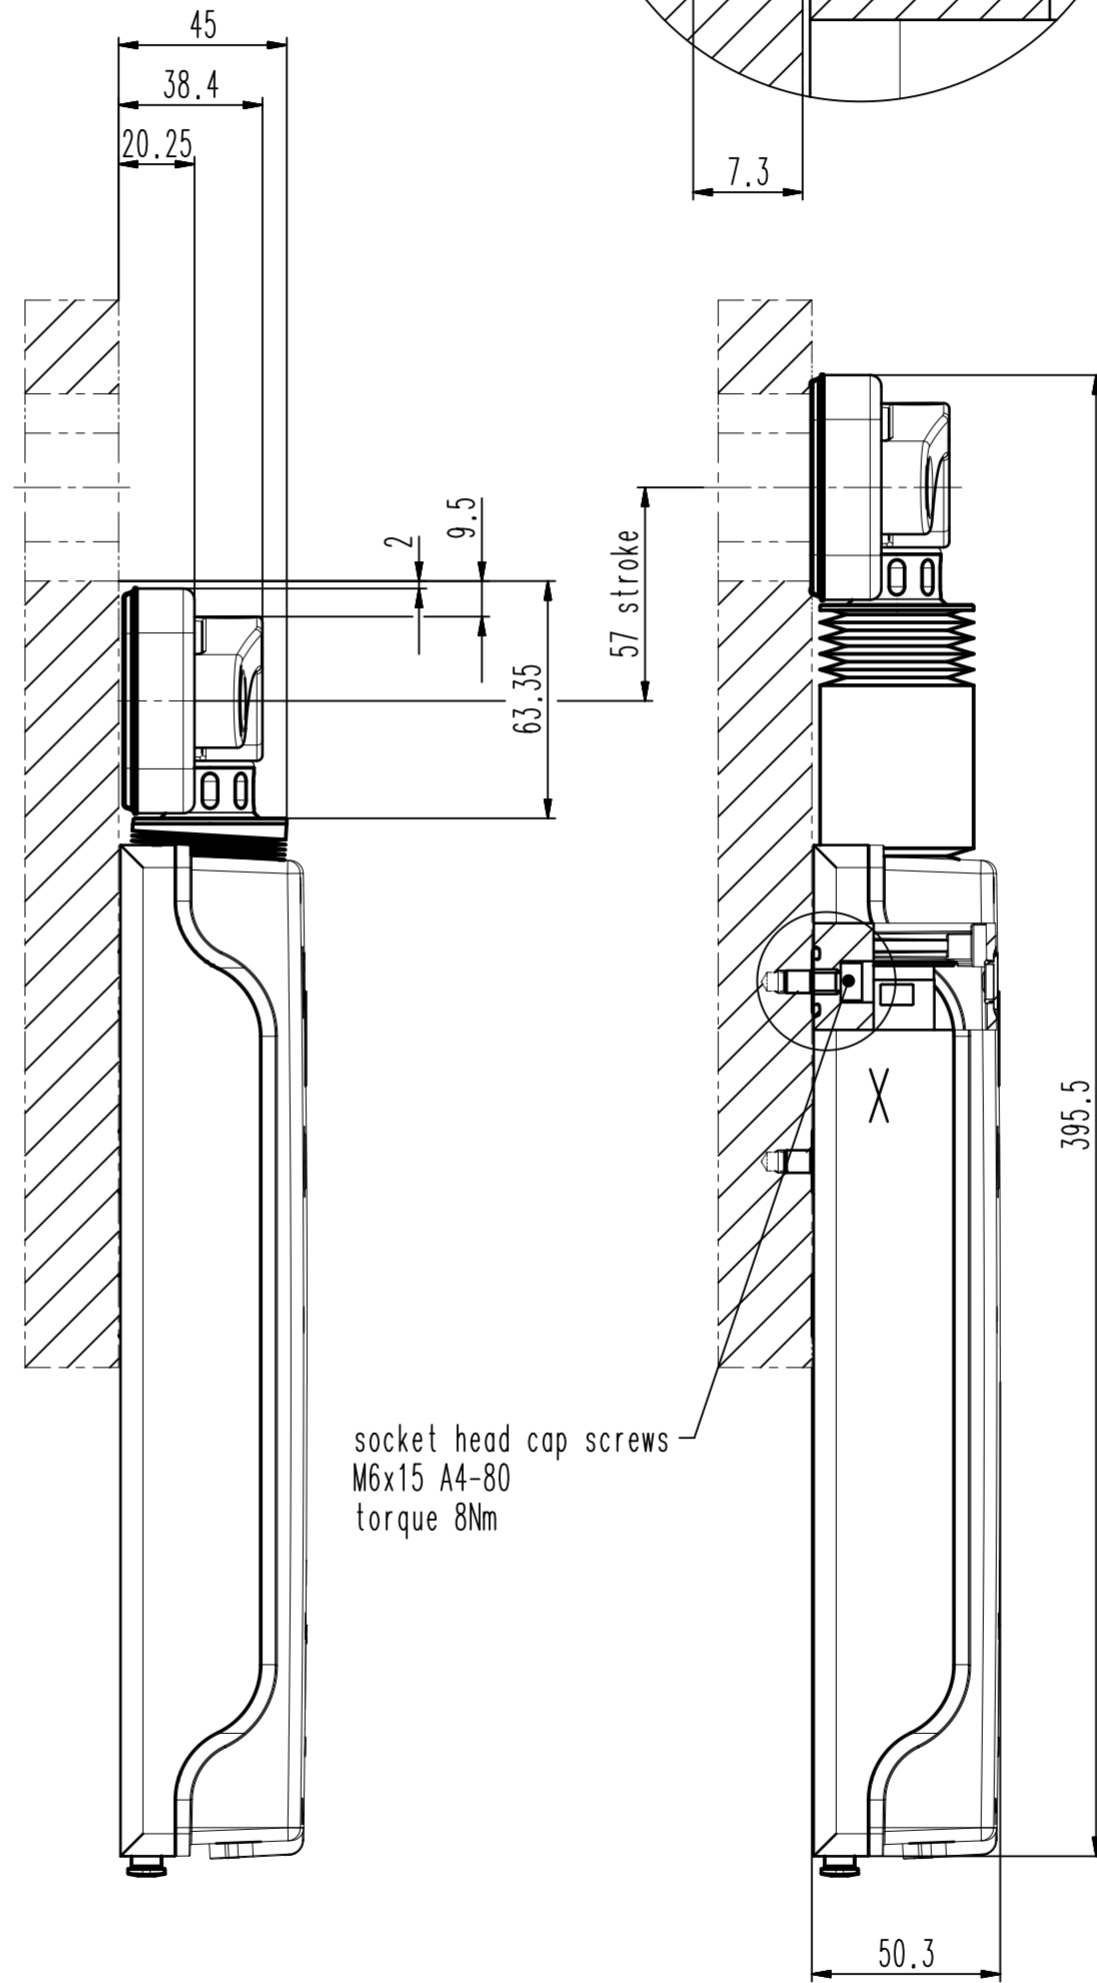

This drawing is the property of VAT.

AMP connector 4 PIN, MALE
D-SUB connector 9 PIN, MALE

Revision
Customer number

- ▼ Seat side
- ⊕ Comp. air connection
- ⊖ Electrical connection
- ⊙ Leak detection port
- ⊗ Mech. pos. indication
- ⊘ Position indicator
- ⊙ Required for dismantling
- ⊙ Emergency actuation
- ⊙ For attachment
- ⊙ Bake-out area
- ⊙ Differential pumping port