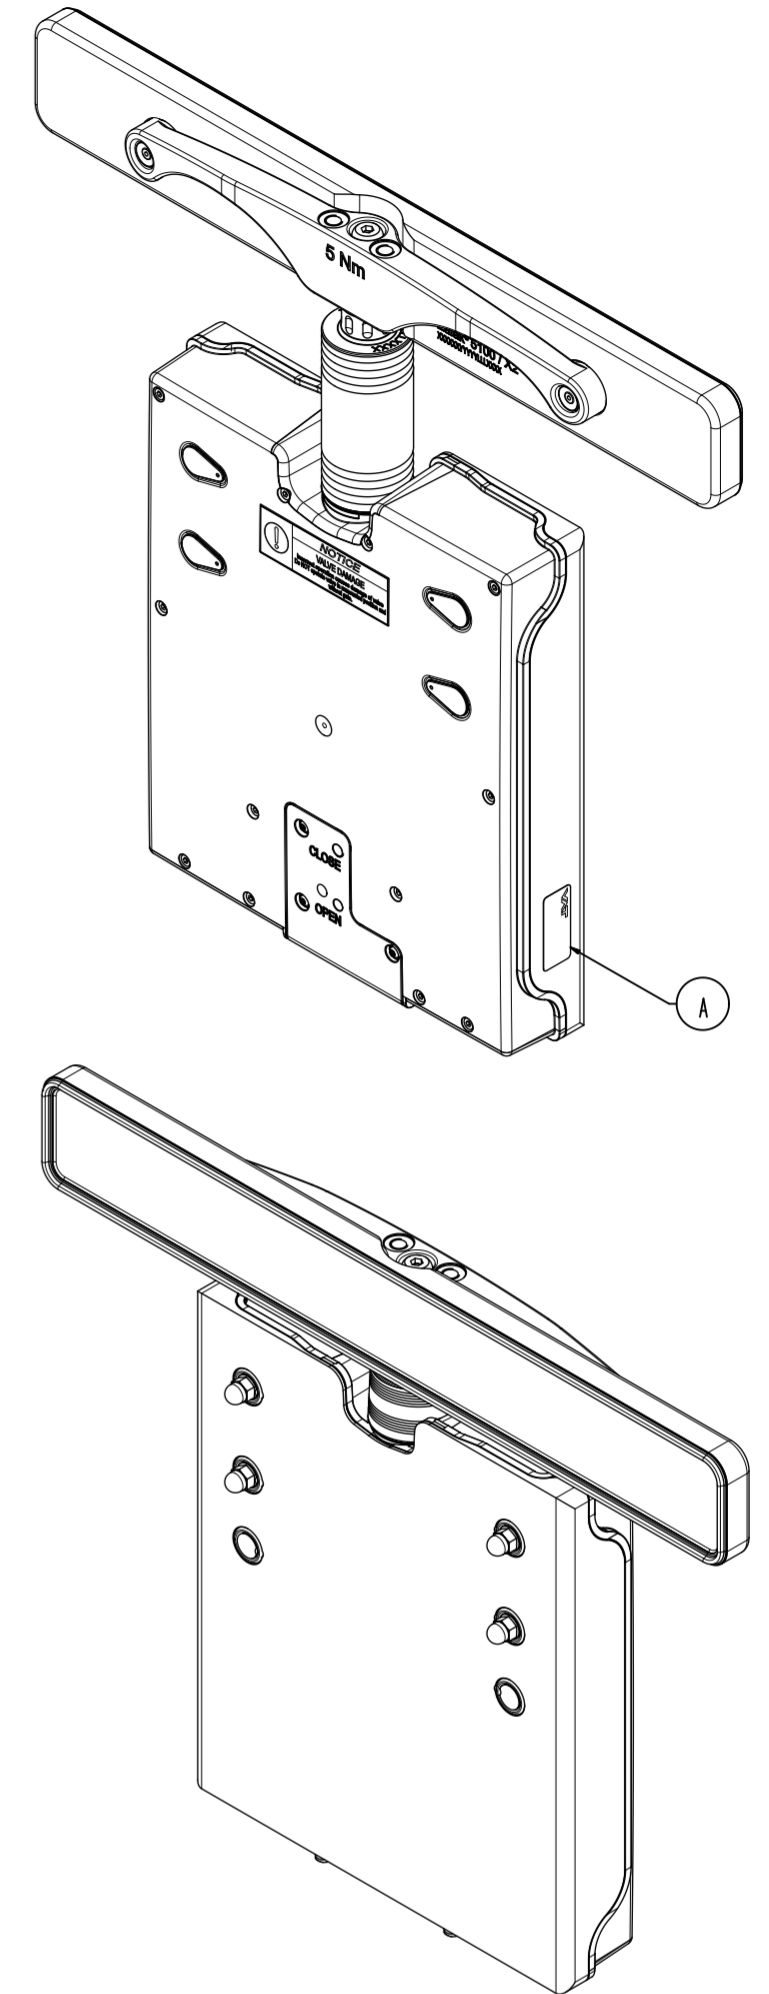

This drawing is the property of VAT.

AMP connector 4 PIN, MALE
D-SUB connector 9 PIN, MALE

Revision
Customer number

- ▼ Seat side
- ⊕ Comp. air connection
- ⊖ Electrical connection
- ⊙ Leak detection port
- ⊗ Mech. pos. indication
- ⊘ Position indicator
- ⊙ Required for dismantling
- ⊙ Emergency actuation
- ⊙ For attachment
- ⊙ Bake-out area
- ⊙ Differential pumping port