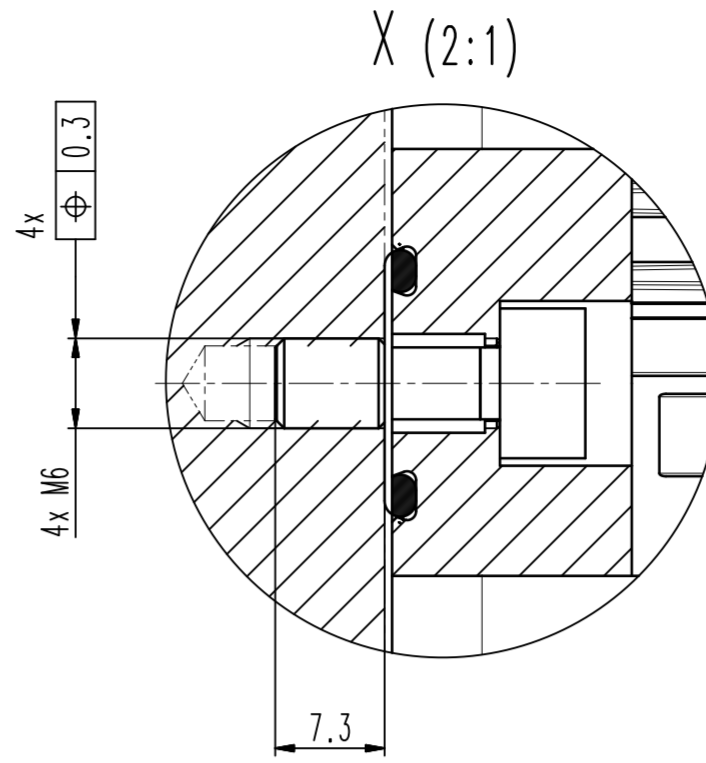

This drawing is the property of VAT.

AMP connector 4 PIN, MALE
D-SUB connector 9 PIN, MALE

Revision
Customer number

- ▼ Seat side
- ⊕ Comp. air connection
- ⊖ Electrical connection
- ⊙ Leak detection port
- ⊗ Mech. pos. indication
- ⊘ Position indicator
- ⊙ Required for dismantling
- ⊙ Emergency actuation
- ⊙ For attachment
- ⊙ Bake-out area
- ⊙ Differential pumping port