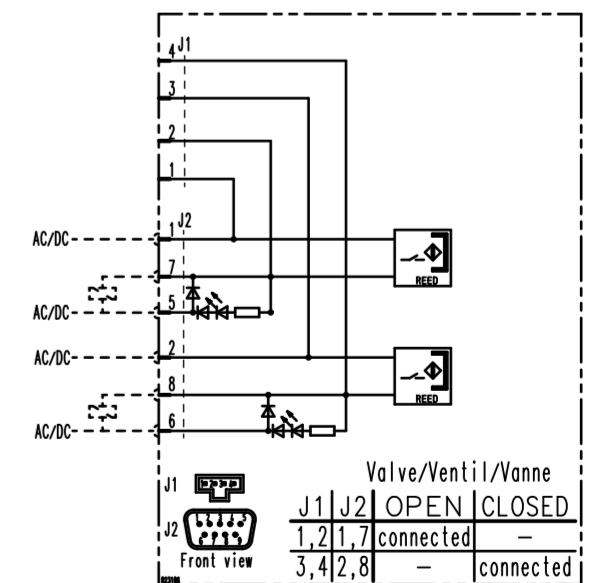

This drawing is the property of VAT.

AMP connector 4 PIN, MALE
D-SUB connector 9 PIN, MALE

Revision
Customer number

- ▼ Seat side
- ⊕ Comp. air connection
- ⊖ Electrical connection
- ⊙ Leak detection port
- ⊗ Mech. pos. indication
- ⊘ Position indicator
- ⊙ Required for dismantling
- ⊙ Emergency actuation
- ⊙ For attachment
- ⊙ Bake-out area
- ⊙ Differential pumping port