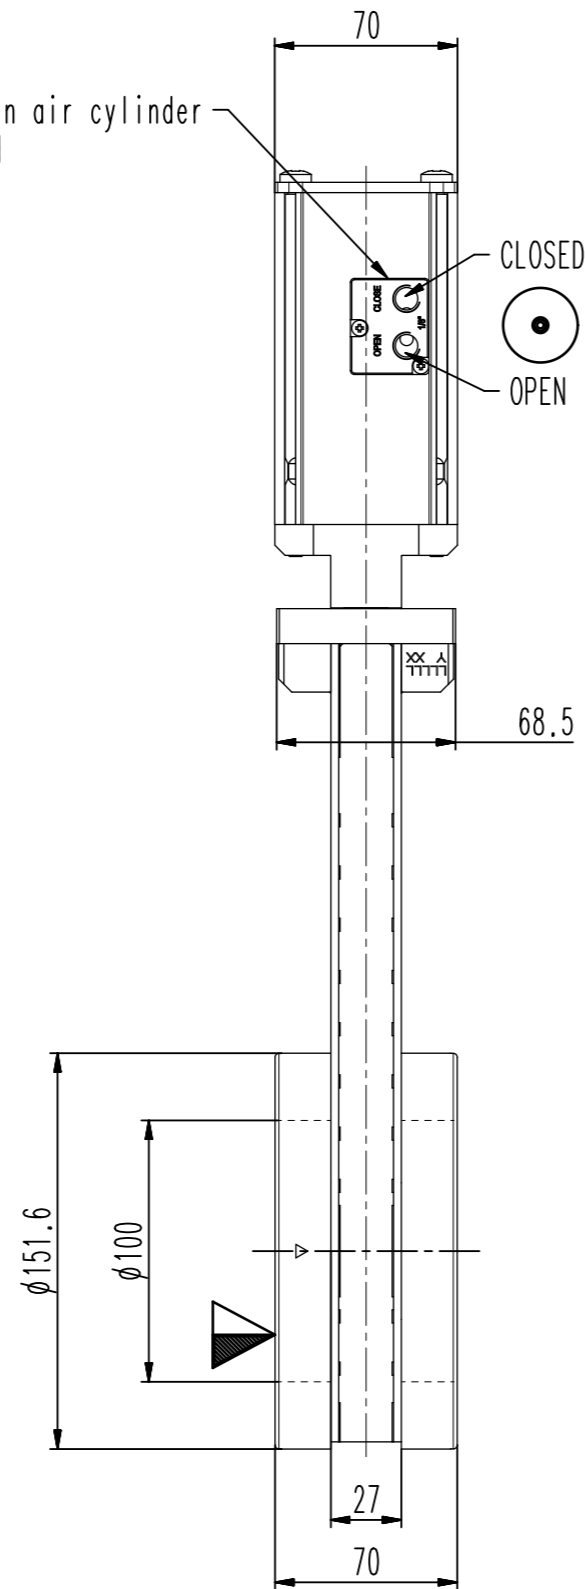

2xM5 (10-32 UNF suitable) in air cylinder if adapter plate is removed

CLOSED
OPEN

1/8" ISO/NPT, 4-7 bar

7pin

16x M8, 13 deep

- ▼ Seat side
- ⊙ Comp. air connection
- ⊙ Electrical connection
- ⊙ Leak detection port
- ⊙ Mech. pos. indication
- ⊙ Position indicator
- ⊙ Required for dismantling
- ⊙ Emergency actuation
- ⊙ For attachment
- ⊙ Bake-out area
- ⊙ Differential pumping port