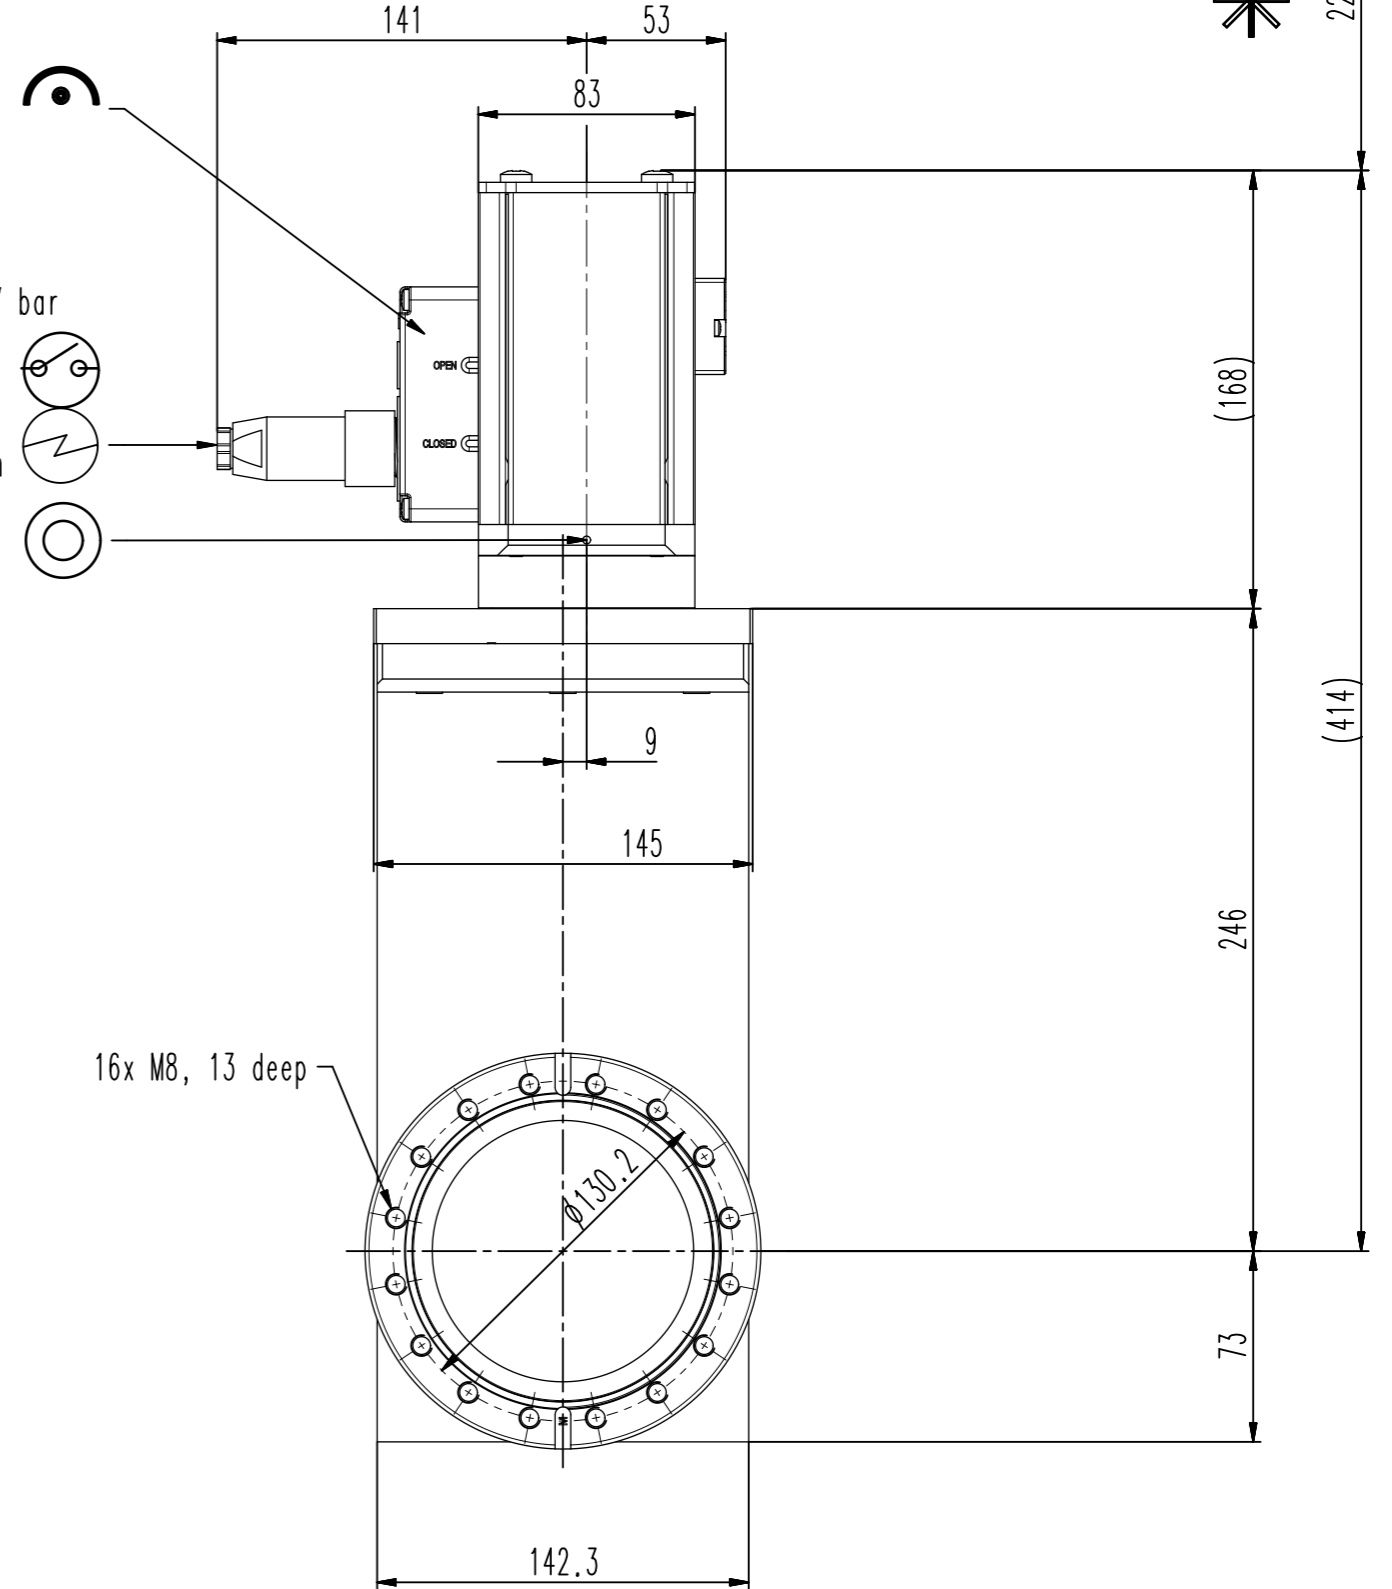

2xM5 (10-32 UNF suitable) in air cylinder if adapter plate is removed

CLOSED
OPEN

1/8" ISO/NPT, 4-7 bar

7pin

16x M8, 13 deep

- ▼ Seat side
- ⊙ Comp. air connection
- ⊙ Electrical connection
- ⊙ Leak detection port
- ⊙ Mech. pos. indication
- ⊙ Position indicator
- ⊙ Required for dismantling
- ⊙ Emergency actuation
- ⊙ For attachment
- ⊙ Bake-out area
- ⊙ Differential pumping port