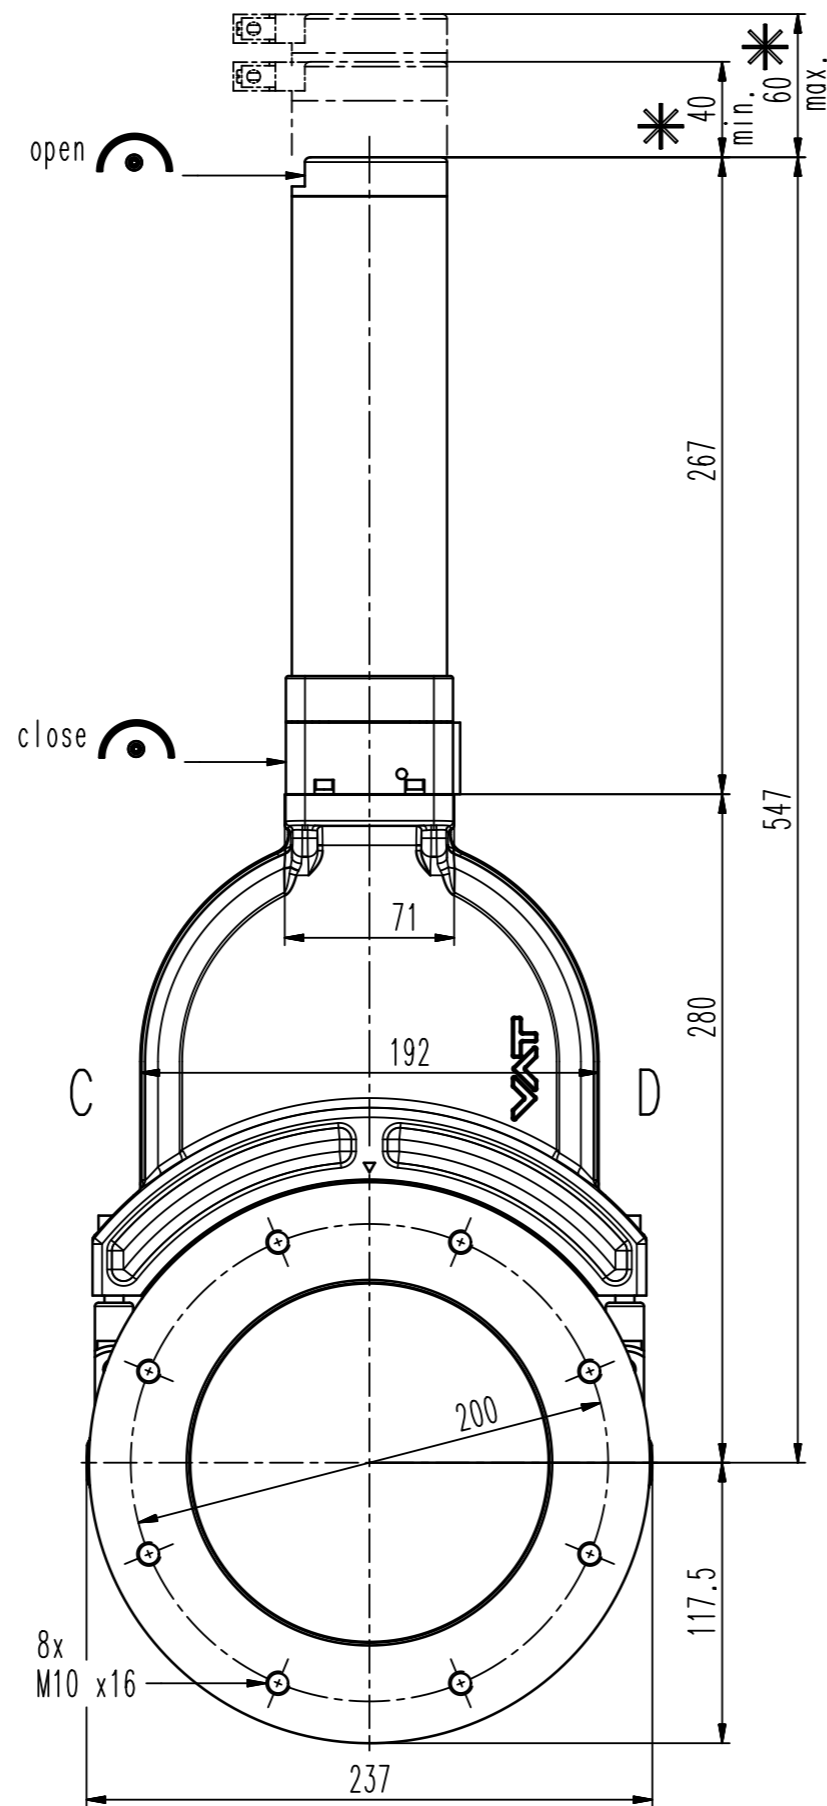

D-side

8x M10 x 16

C

VAT

D

Vacuum gate valve

- ▼ Seat side
- ⊙ Comp. air connection
- ⊙ Electrical connection
- ⊙ Leak detection port
- ⊙ Mech. pos. indication
- ⊙ Position indicator
- ✱ Required for dismantling
- ⊙ Emergency actuation
- ⊙ For attachment
- ⊙ Bake-out area
- ⊙ Differential pumping port

VAT Vakuumentile AG  
CH-9469 Haag, Switzerland  
Tel ++41 81 7716161 Fax ++41 81 7714830

Date: 11.10.02  
Name: BRR

B-side

A(seat)-side

close  
2x M5  
4-7 bar  
open

Series	121	Ordering No.	12144-PA14-0001
Projection E	160	DN	160
		Flange	ISO-F
Dimensional Drawing	233607	Rev.	A