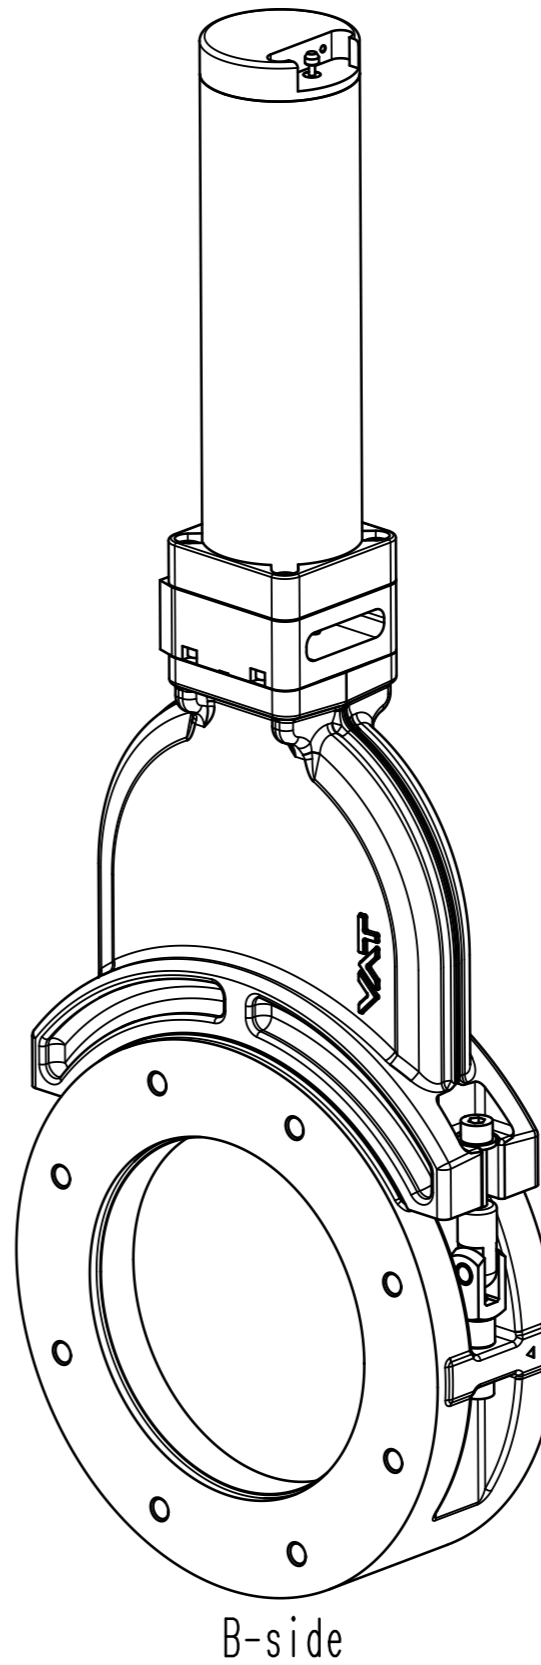

D-side

8x M10 x 16

C

VAT

D

Vacuum gate valve

- ▼ Seat side
- ⊙ Comp. air connection
- ⊙ Electrical connection
- ⊙ Leak detection port
- ⊙ Mech. pos. indication
- ⊙ Position indicator
- ✱ Required for dismantling
- ⊙ Emergency actuation
- ⊙ For attachment
- ⊙ Bake-out area
- ⊙ Differential pumping port

VAT Vakuumentile AG  
CH-9469 Haag, Switzerland  
Tel ++41 81 7716161 Fax ++41 81 7714830

Date: 11.10.02  
Name: BRR

B-side

A(seat)-side

close  
2x M5  
4-7 bar  
open

Series	121	Ordering No.	12144-PA14-0001
Projection E	160	DN	160
		Flange	ISO-F
Dimensional Drawing	233607	Rev.	A