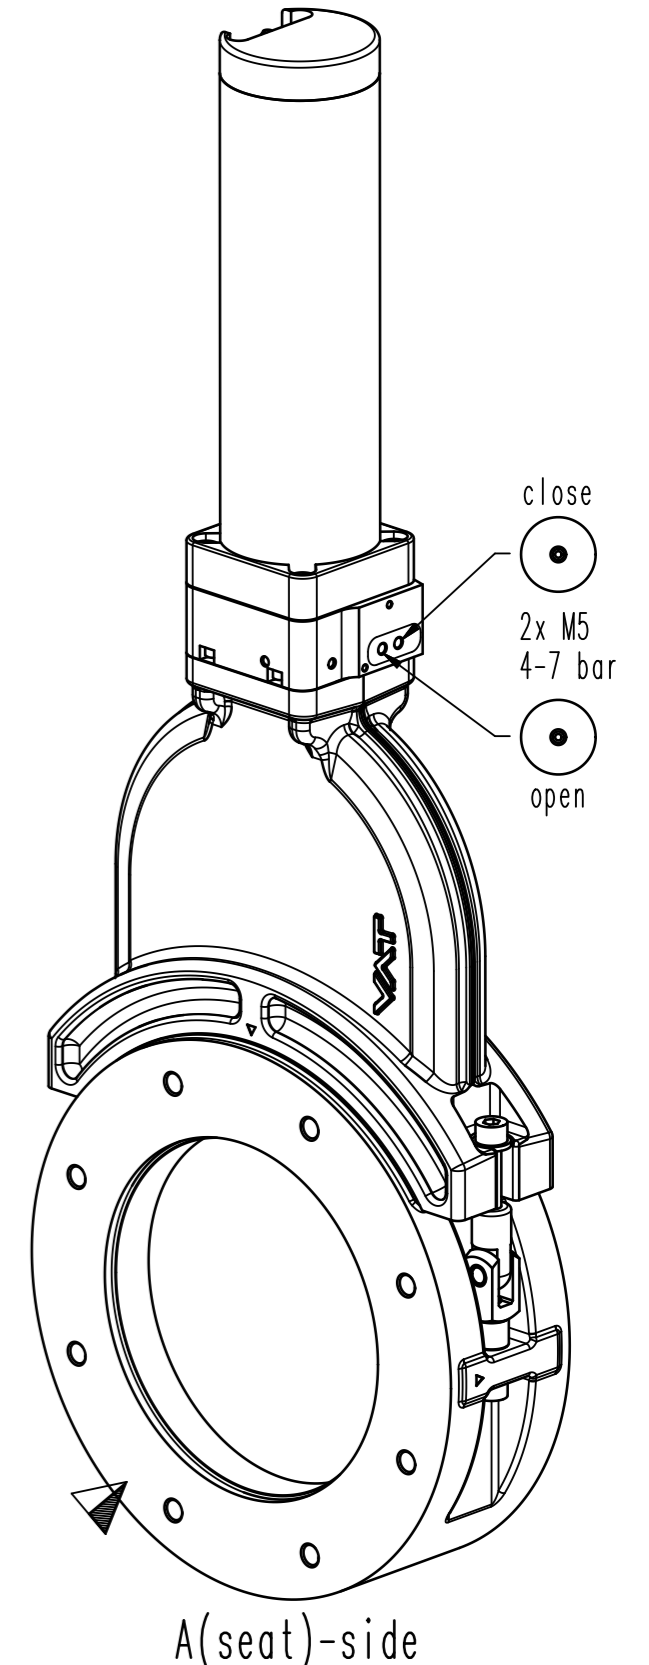

D-side

8x M10 x 16

C

VAT

D

Vacuum gate valve

- ▼ Seat side
- ⊙ Comp. air connection
- ⊙ Electrical connection
- ⊙ Leak detection port
- ⊙ Mech. pos. indication
- ⊙ Position indicator
- ✱ Required for dismantling
- ⊙ Emergency actuation
- ⊙ For attachment
- ⊙ Bake-out area
- ⊙ Differential pumping port

VAT Vakuumentile AG  
CH-9469 Haag, Switzerland  
Tel ++41 81 7716161 Fax ++41 81 7714830

Date: 11.10.02  
Name: BRR

B-side

A(seat)-side

close  
2x M5  
4-7 bar  
open

Series	121	Ordering No.	12144-PA14-0001
Projection E	160	DN	160
		Flange	ISO-F
Dimensional Drawing	233607	Rev.	A