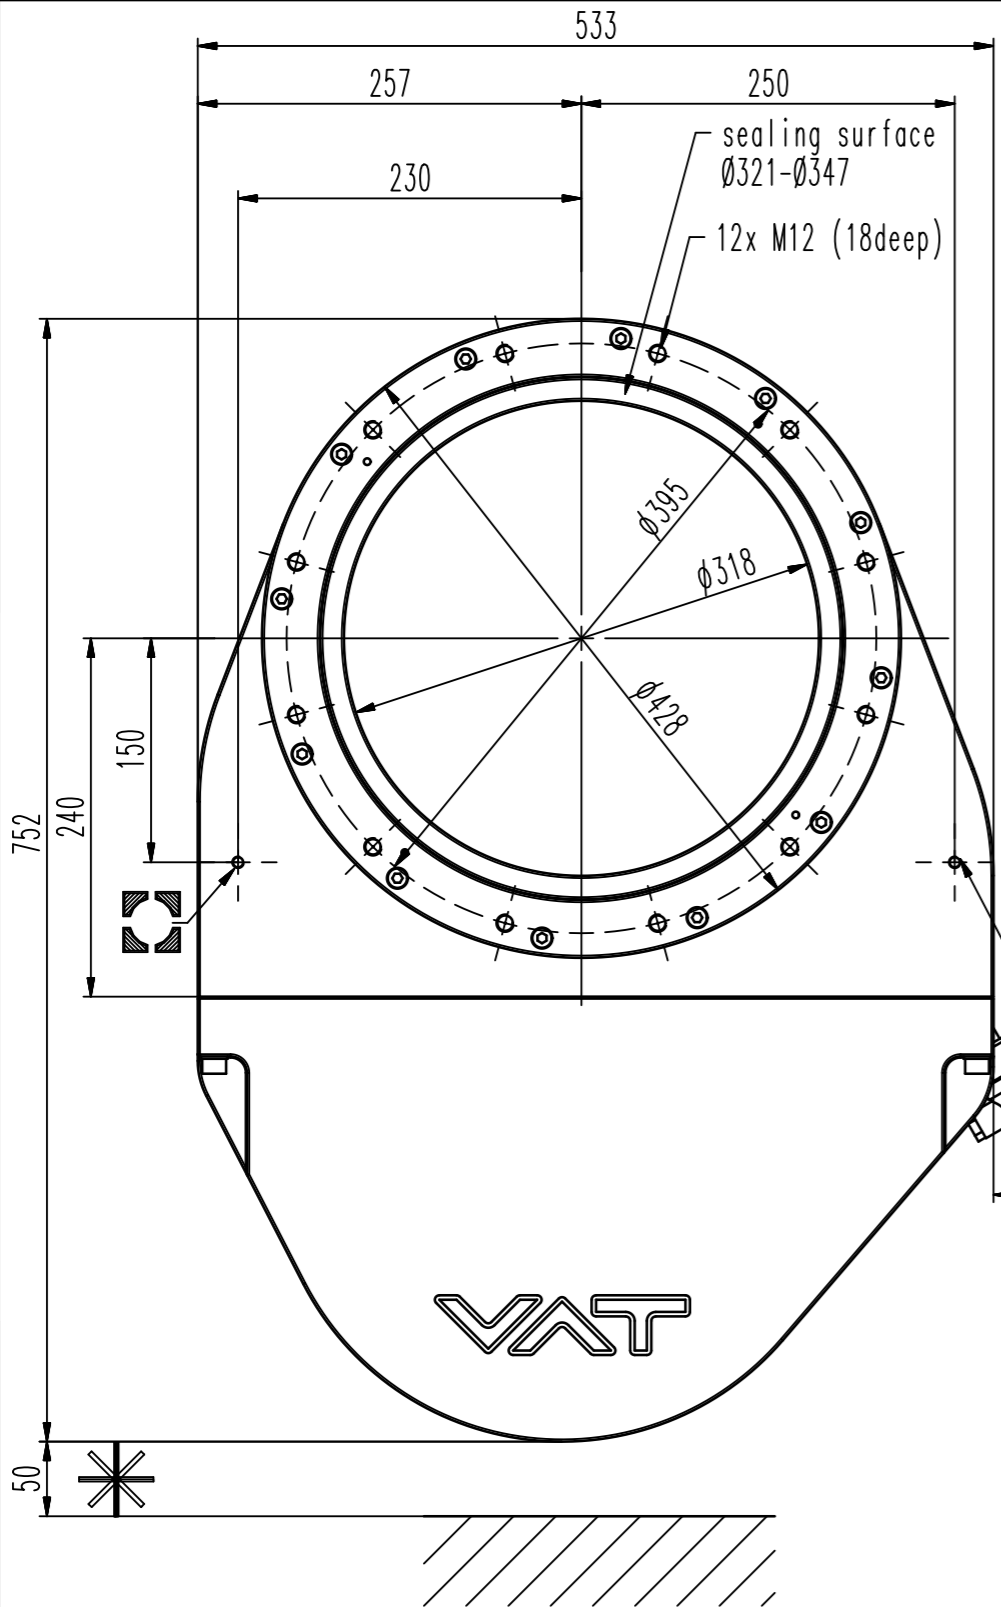

This drawing is the property of VAT.

Revision

Customer number

4x M10 (8deep)

manual service valve (air supply)

- ▼ Seat side
- ⊙ Comp. air connection
- ⊙ Electrical connection
- ⊙ Leak detection port
- ⊙ Mech. pos. indication
- ⊙ Position indicator
- ⊙ Required for dismantling
- ⊙ Emergency actuation
- ⊙ For attachment
- ⊙ Bake-out area
- ⊙ Differential pumping port

Pendulum valve

VAT Vakuumentile AG  
CH-9469 Haag, Switzerland  
Tel ++41 81 7716161 Fax ++41 81 7714830

Date: 26.01.09  
Name: TRM

Series	162	Ordering No.	16250-PA28-0001
Projection E	DN	Flange	
	320	ISO-F	
Dimensional Drawing	394105	Rev.	