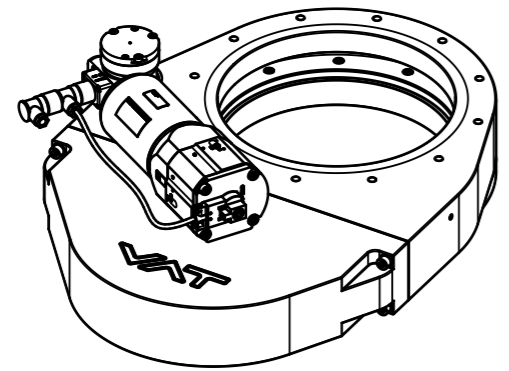

This drawing is the property of VAT.

Revision

Customer number

4x M10 (8deep)

manual service valve (air supply)

- ▼ Seat side
- ⊙ Comp. air connection
- ⊙ Electrical connection
- ⊙ Leak detection port
- ⊙ Mech. pos. indication
- ⊙ Position indicator
- ⊙ Required for dismantling
- ⊙ Emergency actuation
- ⊙ For attachment
- ⊙ Bake-out area
- ⊙ Differential pumping port

Pendulum valve

VAT Vakuumentile AG  
CH-9469 Haag, Switzerland  
Tel ++41 81 7716161 Fax ++41 81 7714830

Date: 26.01.09  
Name: TRM

Series	162	Ordering No.	16250-PA28-0001
Projection E	DN	Flange	
	320	ISO-F	
Dimensional Drawing	394105	Rev.	