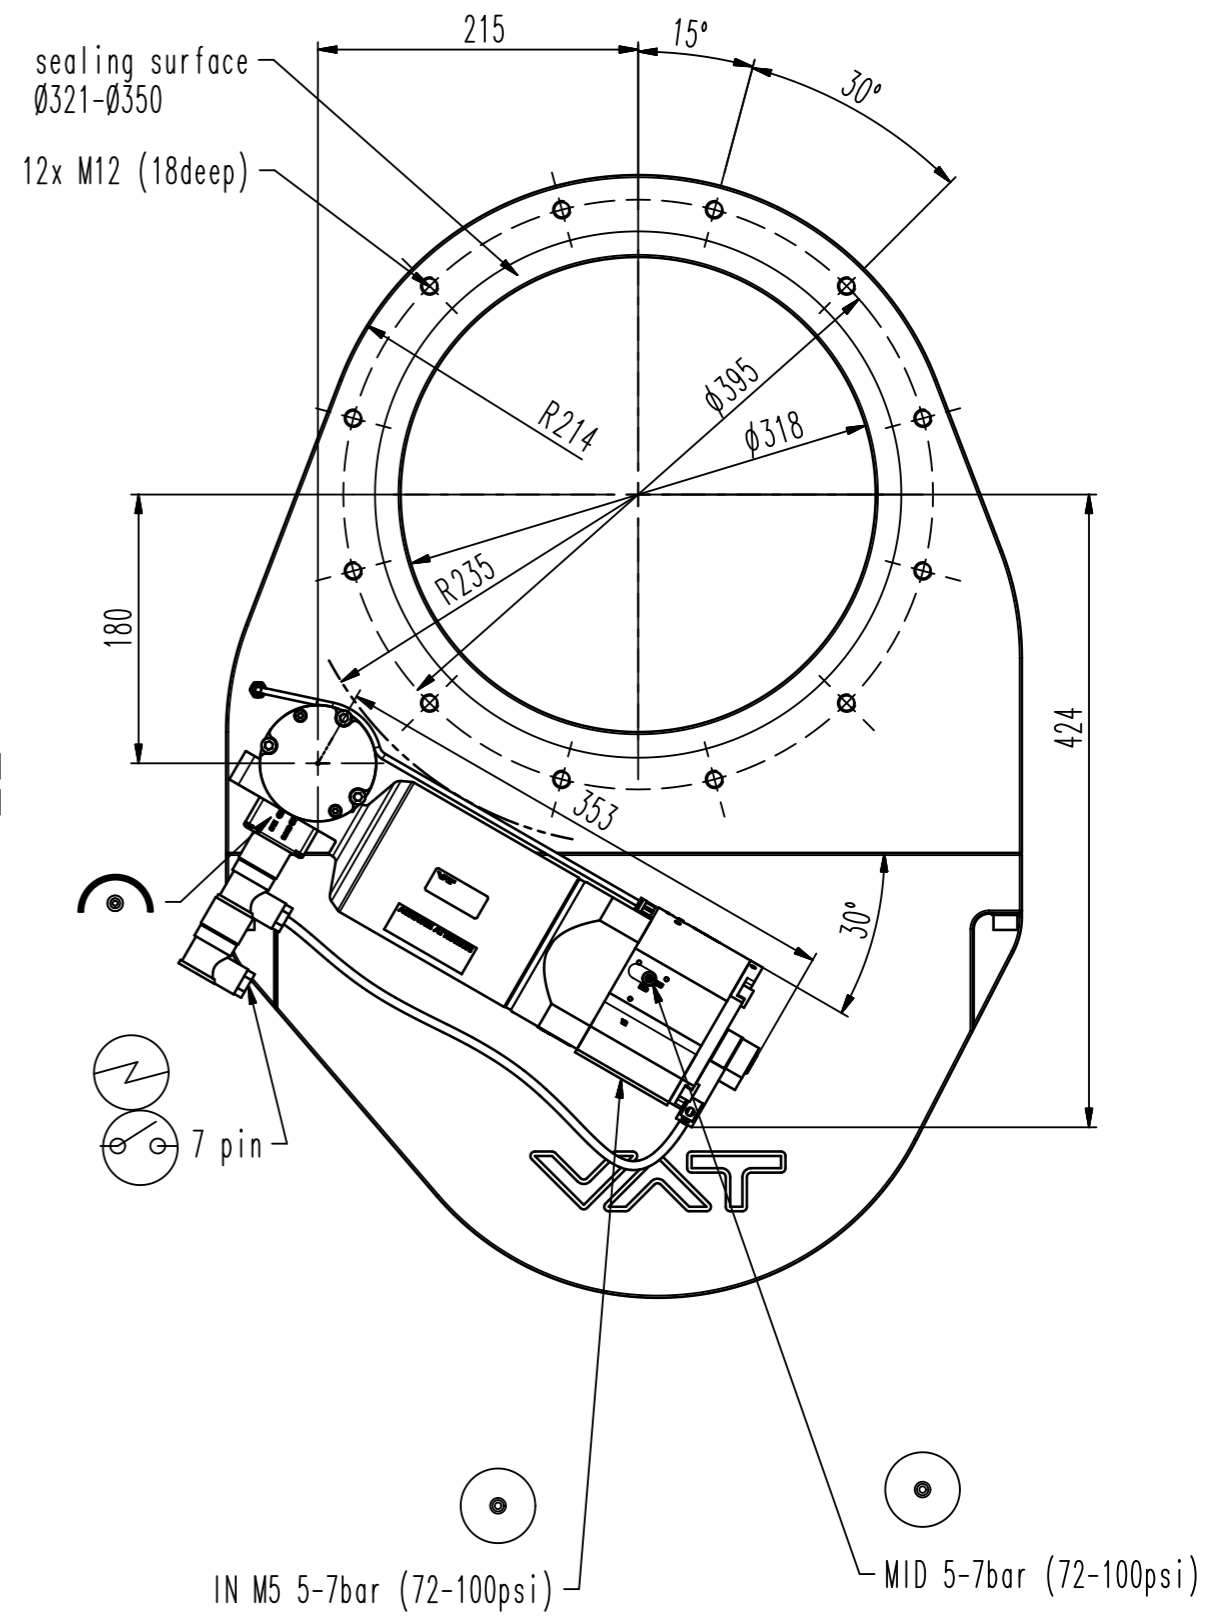

This drawing is the property of VAT.

Revision

Customer number

4x M10 (8deep)

manual service valve (air supply)

- ▼ Seat side
- ⊙ Comp. air connection
- ⊙ Electrical connection
- ⊙ Leak detection port
- ⊙ Mech. pos. indication
- ⊙ Position indicator
- ⊙ Required for dismantling
- ⊙ Emergency actuation
- ⊙ For attachment
- ⊙ Bake-out area
- ⊙ Differential pumping port

Pendulum valve

VAT Vakuumentile AG  
CH-9469 Haag, Switzerland  
Tel ++41 81 7716161 Fax ++41 81 7714830

Date: 26.01.09  
Name: TRM

Series	162	Ordering No.	16250-PA28-0001
Projection E	DN	Flange	
	320	ISO-F	
Dimensional Drawing	394105	Rev.	