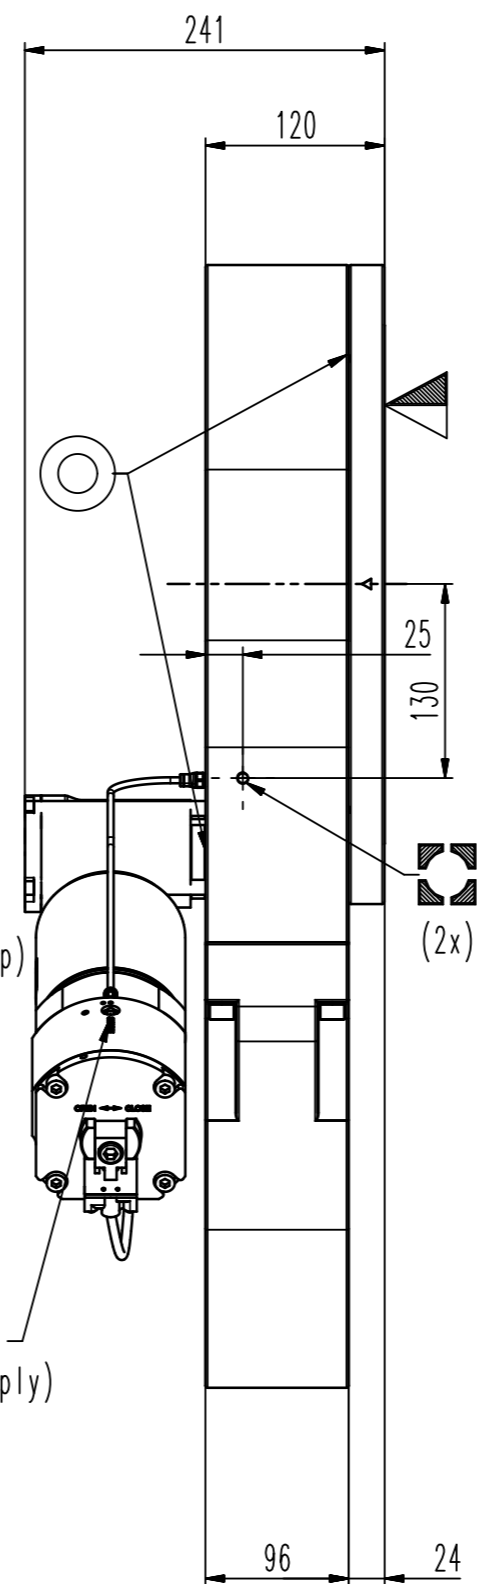

This drawing is the property of VAT.

Revision

Customer number

4x M10 (8deep)

manual service valve (air supply)

- ▼ Seat side
- ⊙ Comp. air connection
- ⊙ Electrical connection
- ⊙ Leak detection port
- ⊙ Mech. pos. indication
- ⊙ Position indicator
- ⊙ Required for dismantling
- ⊙ Emergency actuation
- ⊙ For attachment
- ⊙ Bake-out area
- ⊙ Differential pumping port

Pendulum valve

VAT Vakuumentile AG  
CH-9469 Haag, Switzerland  
Tel ++41 81 7716161 Fax ++41 81 7714830

Date: 26.01.09  
Name: TRM

Series	162	Ordering No.	16250-PA28-0001
Projection E	DN	Flange	
	320	ISO-F	
Dimensional Drawing	394105	Rev.	