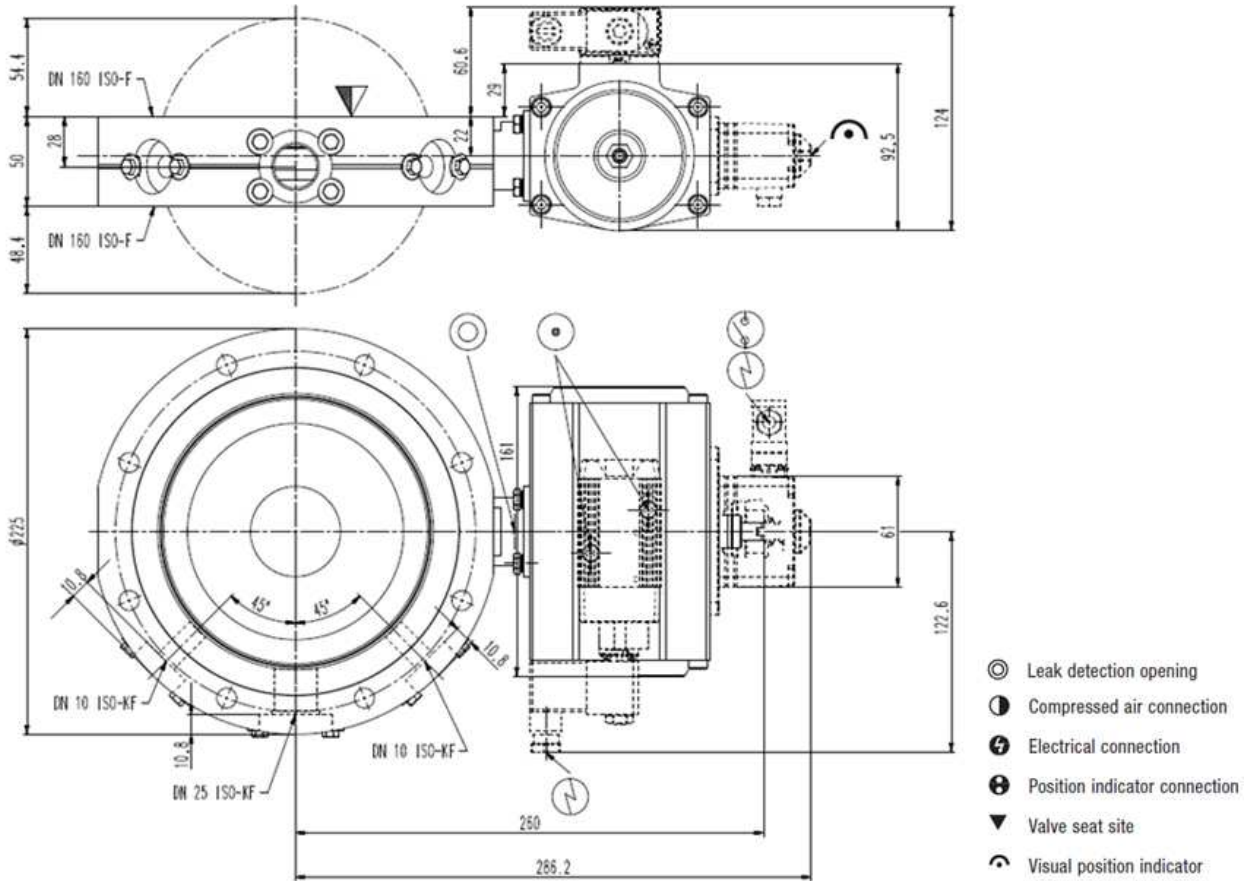

VAT Vakuumventile AG
CH-9469 Haag, Schweiz

Product data sheet

Butterfly valve

Series 210, DN 160 (6")

Ordering No. 21044-PE24-0002

Dimensions

Created by: AMT

Release date: 21.04.2015

3/3

Modified by:

Release date:

795081EA