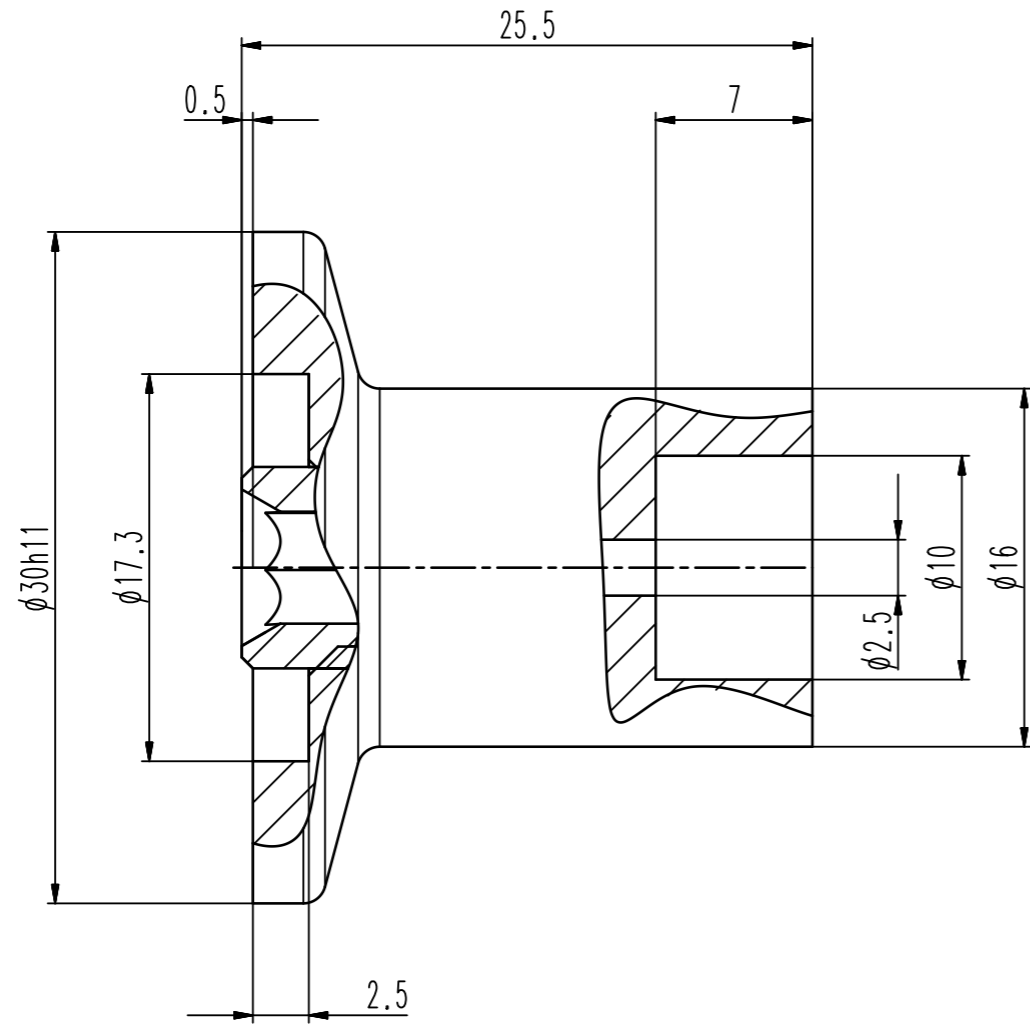

This drawing is the property of VAT.

Revision

Customer number

- ▼ Seat side
- ⊙ Comp. air connection
- ⊙ Electrical connection
- ⊙ Leak detection port
- ⊙ Mech. pos. indication
- ⊙ Position indicator
- ⊙ Required for dismantling
- ⊙ Emergency actuation
- ⊙ For attachment
- ⊙ Bake-out area
- ⊙ Differential pumping port

23024-KEPS-0002

Projection E

DN

16

Flange

ISO-KF

Dimensional Drawing

1017709