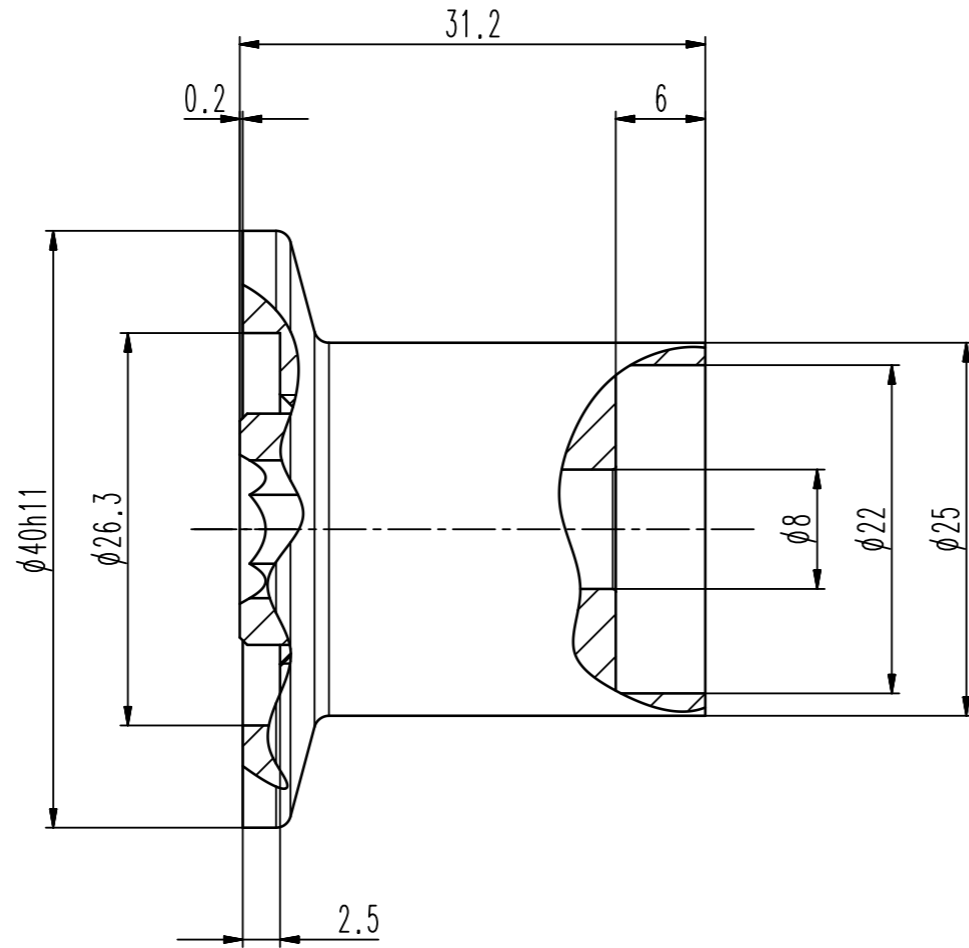

This drawing is the property of VAT.

Revision

Customer number

- ▼ Seat side
- ⊙ Comp. air connection
- ⊙ Electrical connection
- ⊙ Leak detection port
- ⊙ Mech. pos. indication
- ⊙ Position indicator
- ⊙ Required for dismantling
- ⊙ Emergency actuation
- ⊙ For attachment
- ⊙ Bake-out area
- ⊙ Differential pumping port

23028-KEPS-0002

Projection E

DN

25

Flange

ISO-KF

Dimensional Drawing

960747