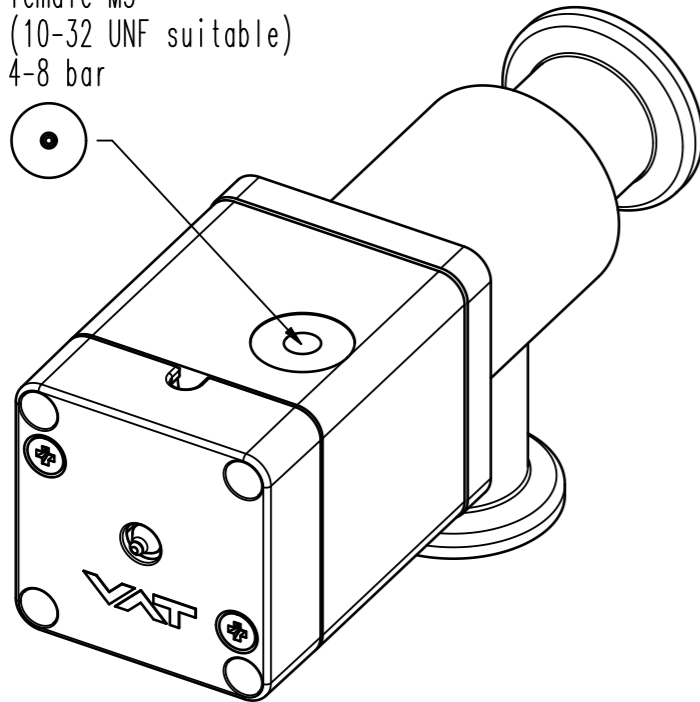

female M5  
(10-32 UNF suitable)  
4-8 bar

- ▼ Seat side
- ⊙ Comp. air connection
- ⊙ Electrical connection
- ⊙ Leak detection port
- ⊙ Mech. pos. indication
- ⊙ Position indicator
- ⊙ Required for dismantling
- ⊙ Emergency actuation
- ⊙ For attachment
- ⊙ Bake-out area
- ⊙ Differential pumping port