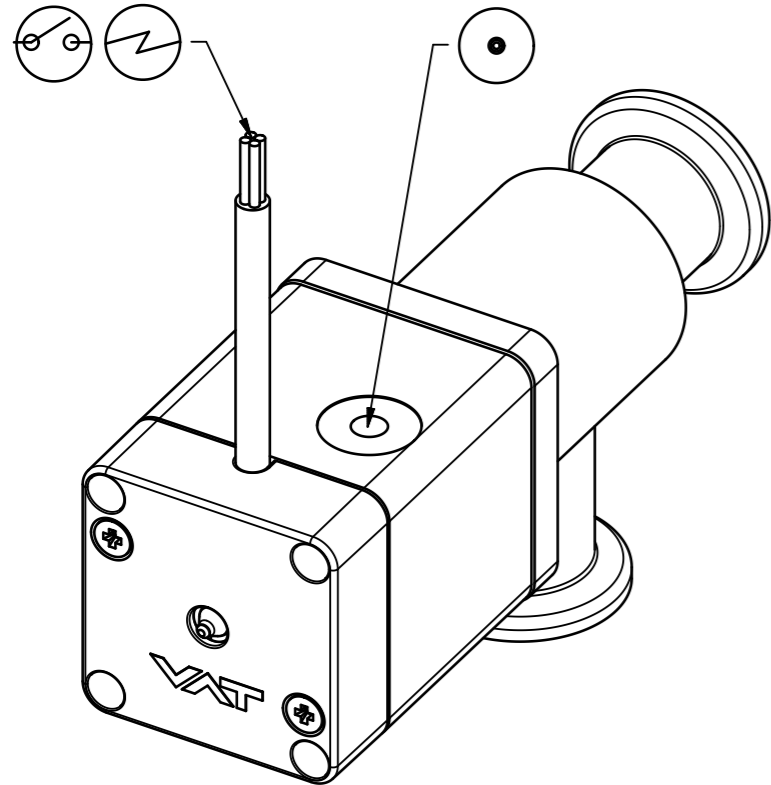

female M5
(10-32 UNF suitable)
4-8 bar

- ▼ Seat side
- ⊙ Comp. air connection
- ⊕ Electrical connection
- ⊙ Leak detection port
- ⊙ Mech. pos. indication
- ⊙ Position indicator
- ⊙ Required for dismantling
- ⊙ Emergency actuation
- ⊙ For attachment
- ⊙ Bake-out area
- ⊙ Differential pumping port