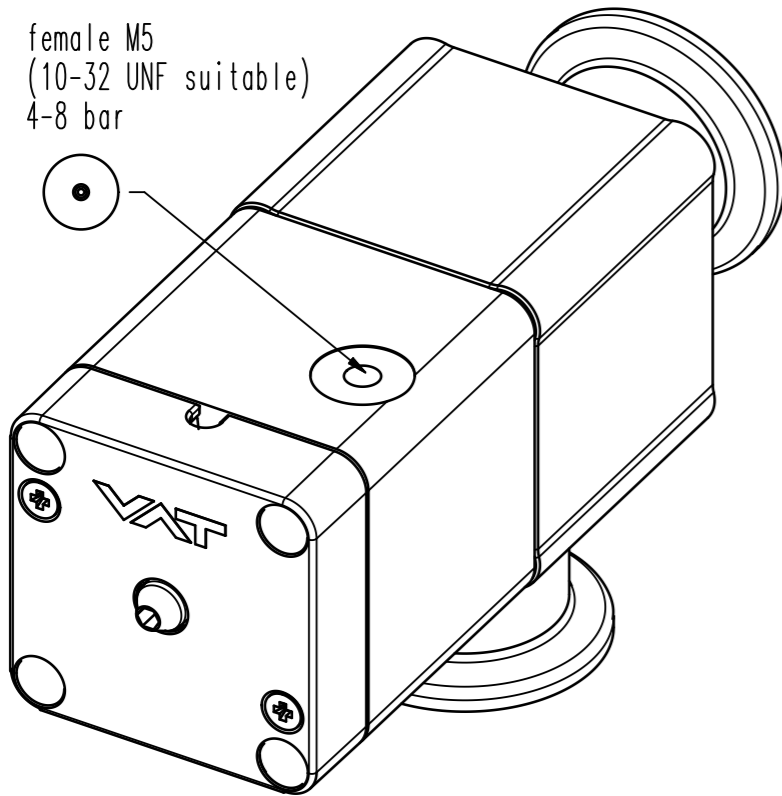

female M5  
(10-32 UNF suitable)  
4-8 bar

- ▼ Seat side
- ⊙ Comp. air connection
- ⊙ Electrical connection
- ⊙ Leak detection port
- ⊙ Mech. pos. indication
- ⊙ Position indicator
- ⊙ Required for dismantling
- ⊙ Emergency actuation
- ⊙ For attachment
- ⊙ Bake-out area
- ⊙ Differential pumping port