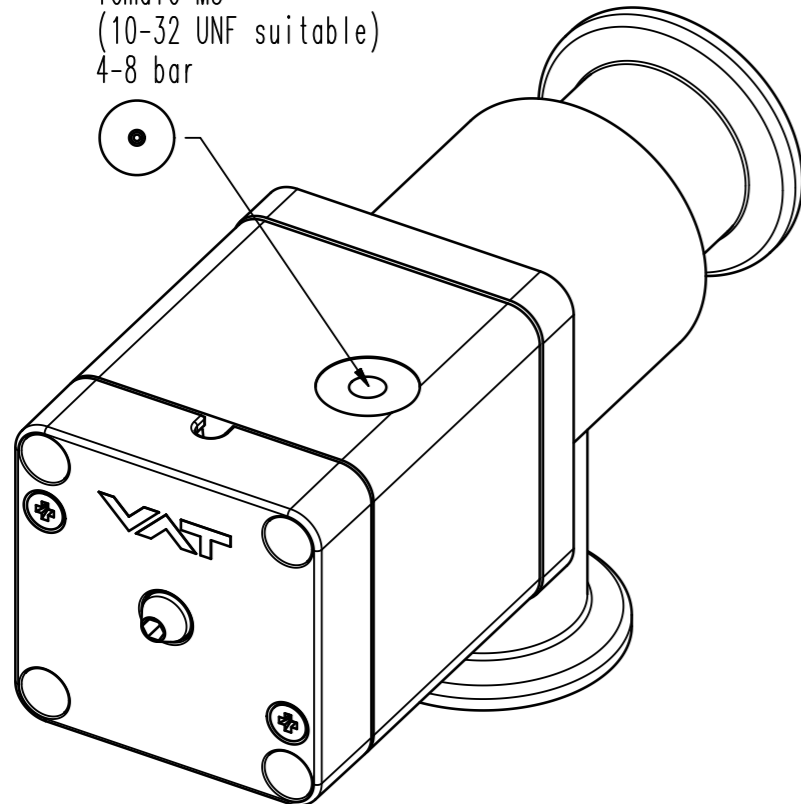

female M5
(10-32 UNF suitable)
4-8 bar

- ▼ Seat side
- ⊙ Comp. air connection
- ⊙ Electrical connection
- ⊙ Leak detection port
- ⊙ Mech. pos. indication
- ⊙ Position indicator
- ⊙ Required for dismantling
- ⊙ Emergency actuation
- ⊙ For attachment
- ⊙ Bake-out area
- ⊙ Differential pumping port

24428-KE12-0001

Projection E

DN

25

Flange

ISO-KF

Dimensional Drawing

701743