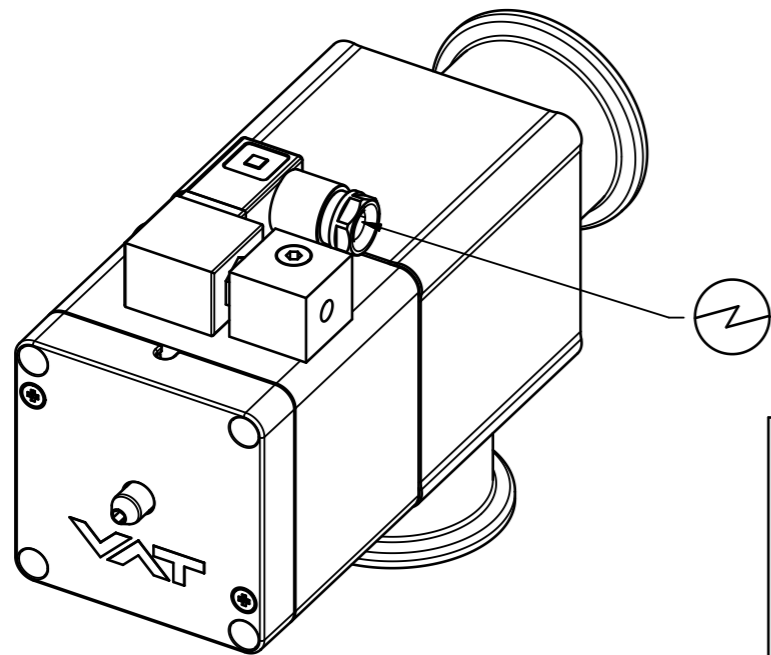

female M5  
(10-32 UNF suitable)  
4-8 bar

- ▼ Seat side
- ⊙ Comp. air connection
- ⊙ Electrical connection
- ⊙ Leak detection port
- ⊙ Mech. pos. indication
- ⊙ Position indicator
- ⊙ Required for dismantling
- ⊙ Emergency actuation
- ⊙ For attachment
- ⊙ Bake-out area
- ⊙ Differential pumping port