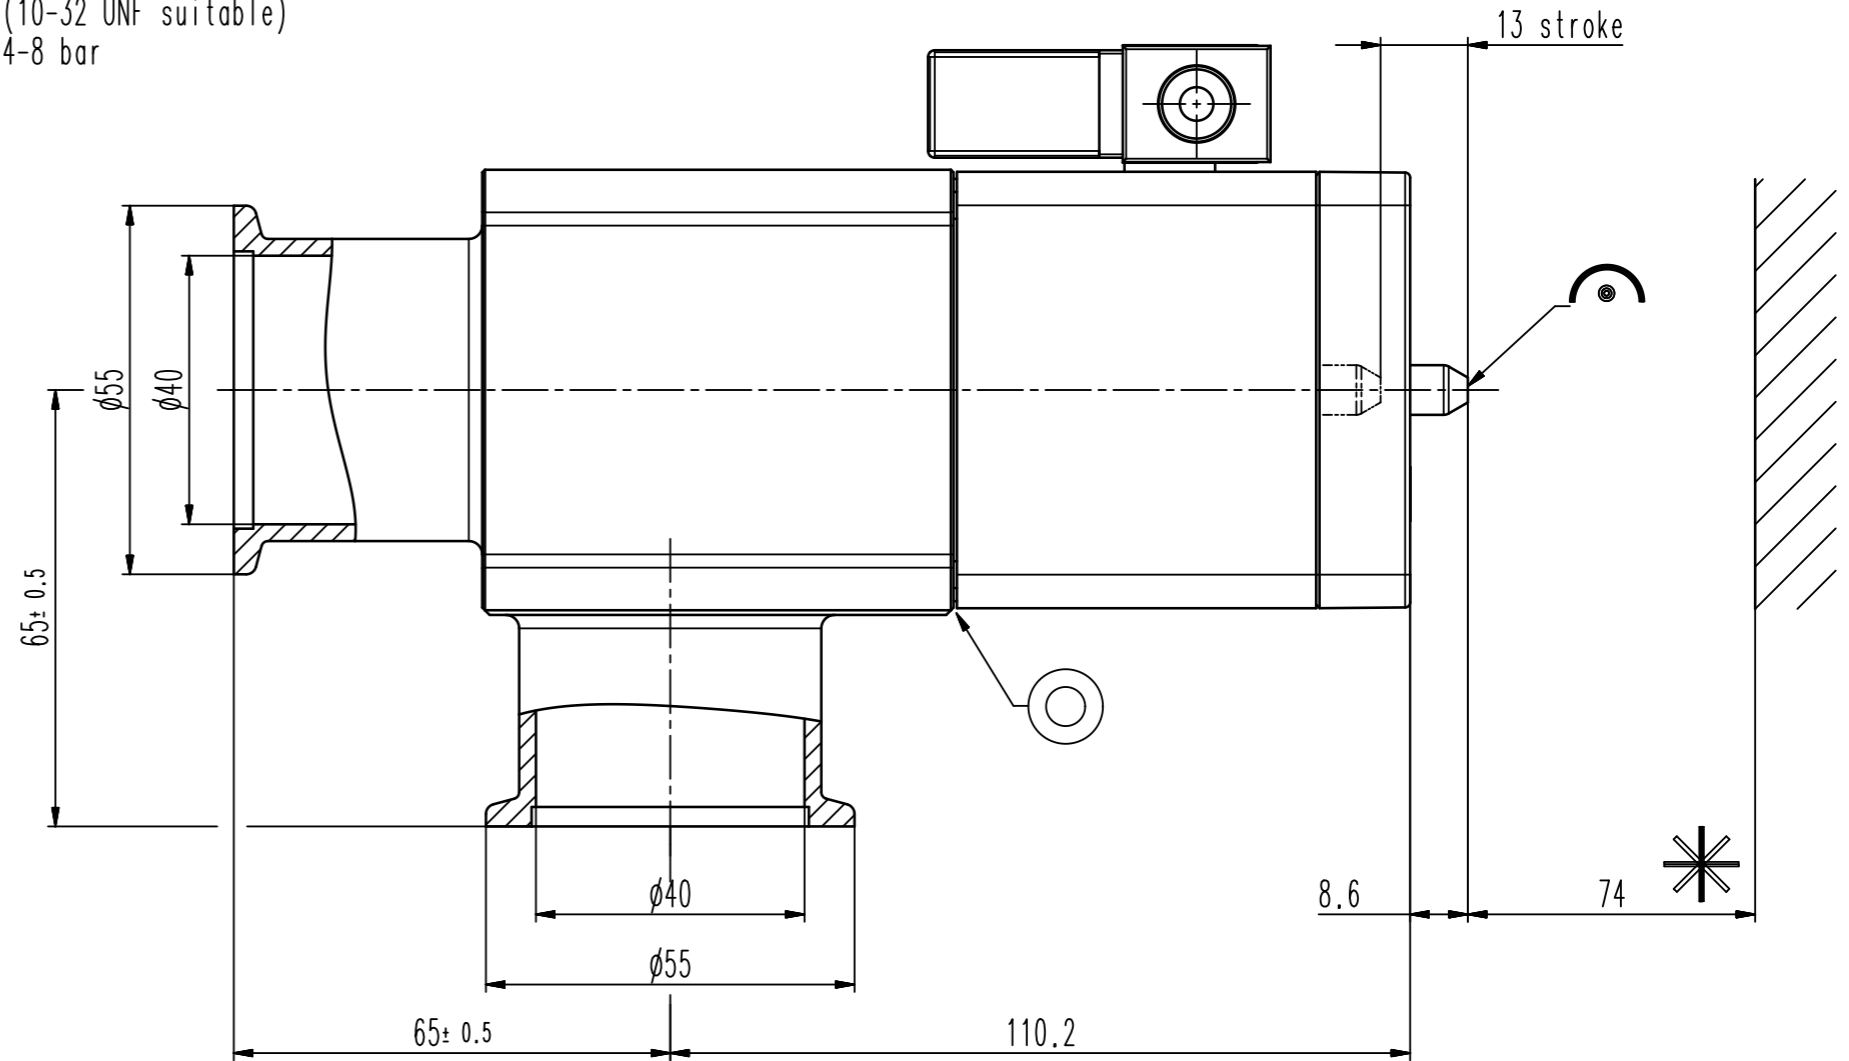

female M5  
(10-32 UNF suitable)  
4-8 bar

- ▼ Seat side
- ⊙ Comp. air connection
- ⊙ Electrical connection
- ⊙ Leak detection port
- ⊙ Mech. pos. indication
- ⊙ Position indicator
- ⊙ Required for dismantling
- ⊙ Emergency actuation
- ⊙ For attachment
- ⊙ Bake-out area
- ⊙ Differential pumping port