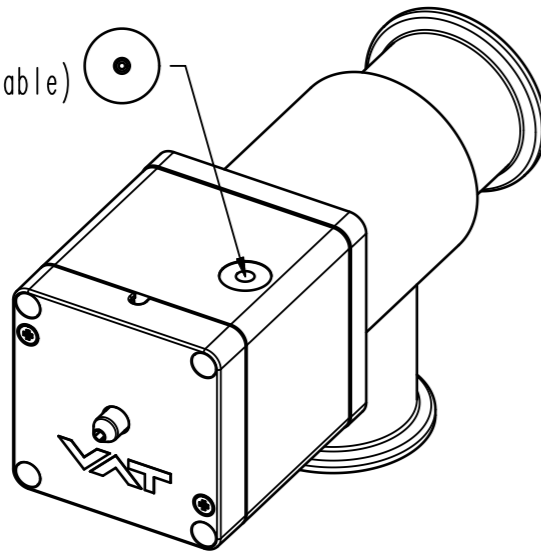

female M5
(10-32 UNF suitable)
4-8 bar

- ▼ Seat side
- Comp. air connection
- Electrical connection
- Leak detection port
- Mech. pos. indication
- Position indicator
- Required for dismantling
- Emergency actuation
- For attachment
- Bake-out area
- Differential pumping port