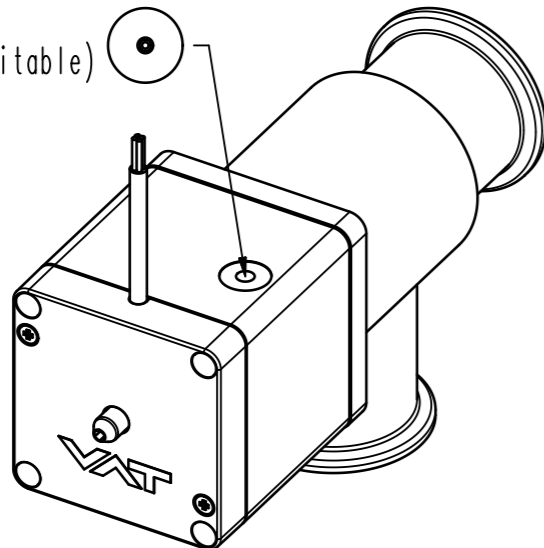

female M5  
(10-32 UNF suitable)  
4-8 bar

- ▼ Seat side
- ⊙ Comp. air connection
- ⊙ Electrical connection
- ⊙ Leak detection port
- ⊙ Mech. pos. indication
- ⊙ Position indicator
- ⊙ Required for dismantling
- ⊙ Emergency actuation
- ⊙ For attachment
- ⊙ Bake-out area
- ⊙ Differential pumping port

24432-KE22-0001

Projection E

DN

40

Flange

ISO-KF

Dimensional  
Drawing

701728