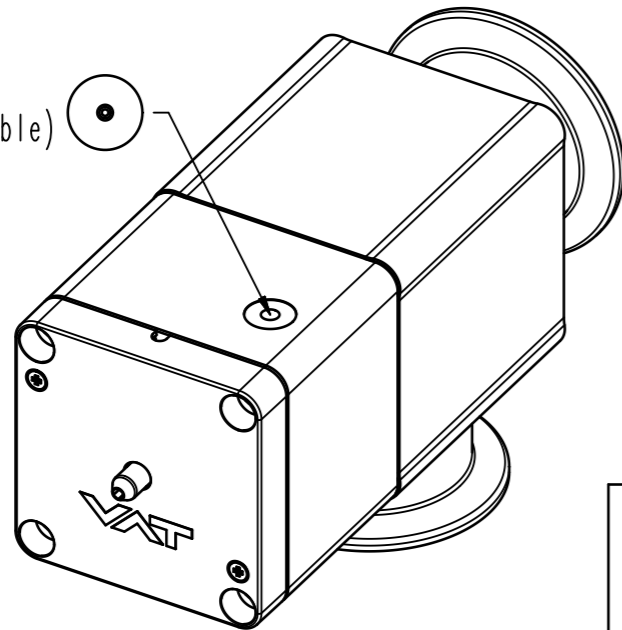

female M5  
(10-32 UNF suitable)  
4-8 bar

- ▼ Seat side
- Comp. air connection
- Electrical connection
- Leak detection port
- Mech. pos. indication
- Position indicator
- Required for dismantling
- Emergency actuation
- For attachment
- Bake-out area
- Differential pumping port