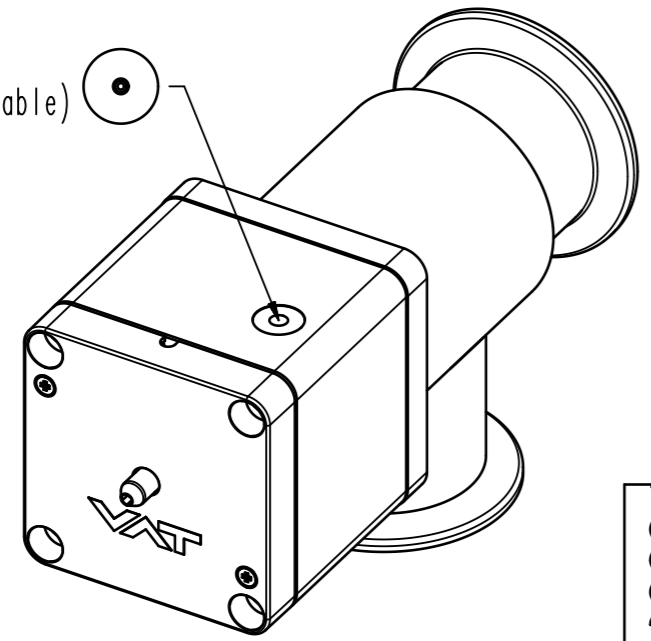

female M5
(10-32 UNF suitable)
4-8 bar

- ▼ Seat side
- Comp. air connection
- Electrical connection
- Leak detection port
- Mech. pos. indication
- Position indicator
- Required for dismantling
- Emergency actuation
- For attachment
- Bake-out area
- Differential pumping port

Vacuum angle valve

VAT Vakuumentile AG
CH-9469 Haag, Switzerland
Tel ++41 81 7716161 Fax ++41 81 7714830

Rev.-Date: 12.07.13
Visa: RIA

Series	244	Ordering No.	24434-KE12-0001
Projection E	DN	Flange	
	50	ISO-KF	
Dimensional Drawing	702550	Rev.	