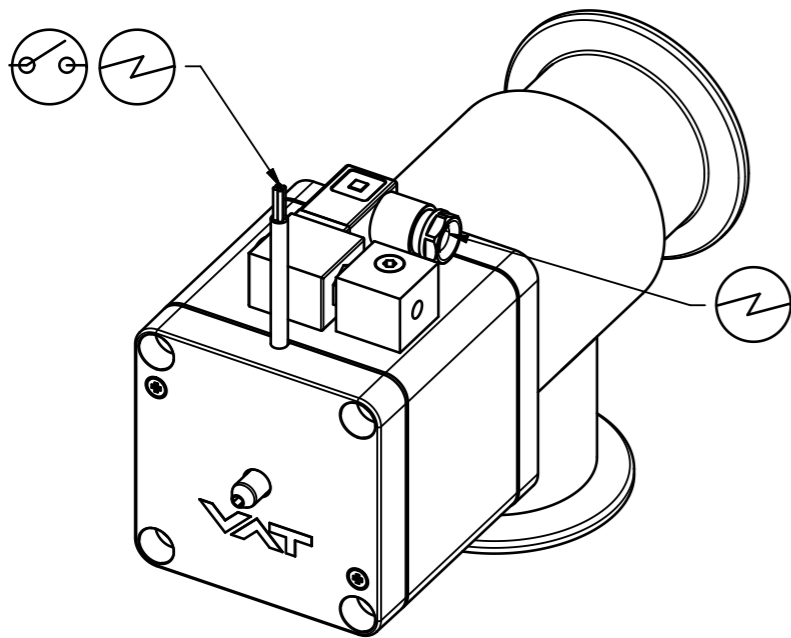

female M5
(10-32 UNF suitable)
4-8 bar

- ▼ Seat side
- ⊙ Comp. air connection
- ⊙ Electrical connection
- ⊙ Leak detection port
- ⊙ Mech. pos. indication
- ⊙ Position indicator
- ⊙ Required for dismantling
- ⊙ Emergency actuation
- ⊙ For attachment
- ⊙ Bake-out area
- ⊙ Differential pumping port