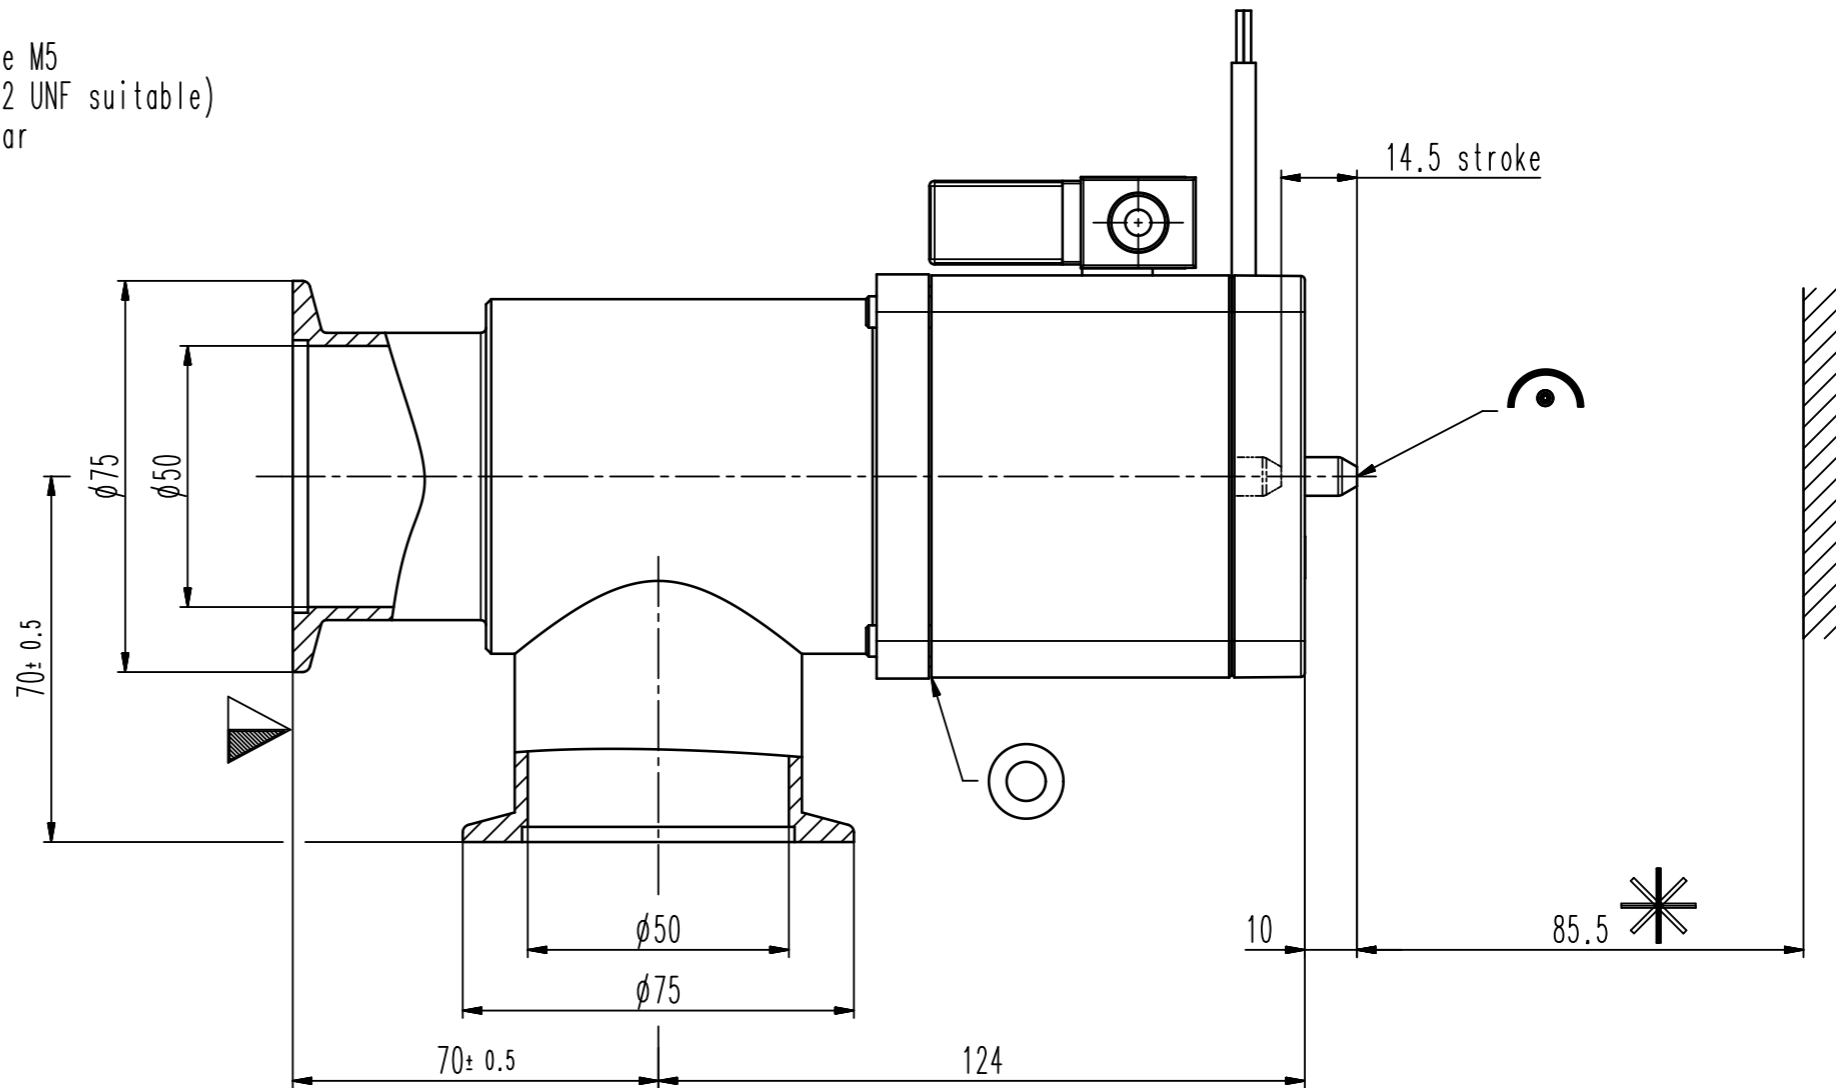

female M5
(10-32 UNF suitable)
4-8 bar

- ▼ Seat side
- ⊙ Comp. air connection
- ⊙ Electrical connection
- ⊙ Leak detection port
- ⊙ Mech. pos. indication
- ⊙ Position indicator
- ⊙ Required for dismantling
- ⊙ Emergency actuation
- ⊙ For attachment
- ⊙ Bake-out area
- ⊙ Differential pumping port