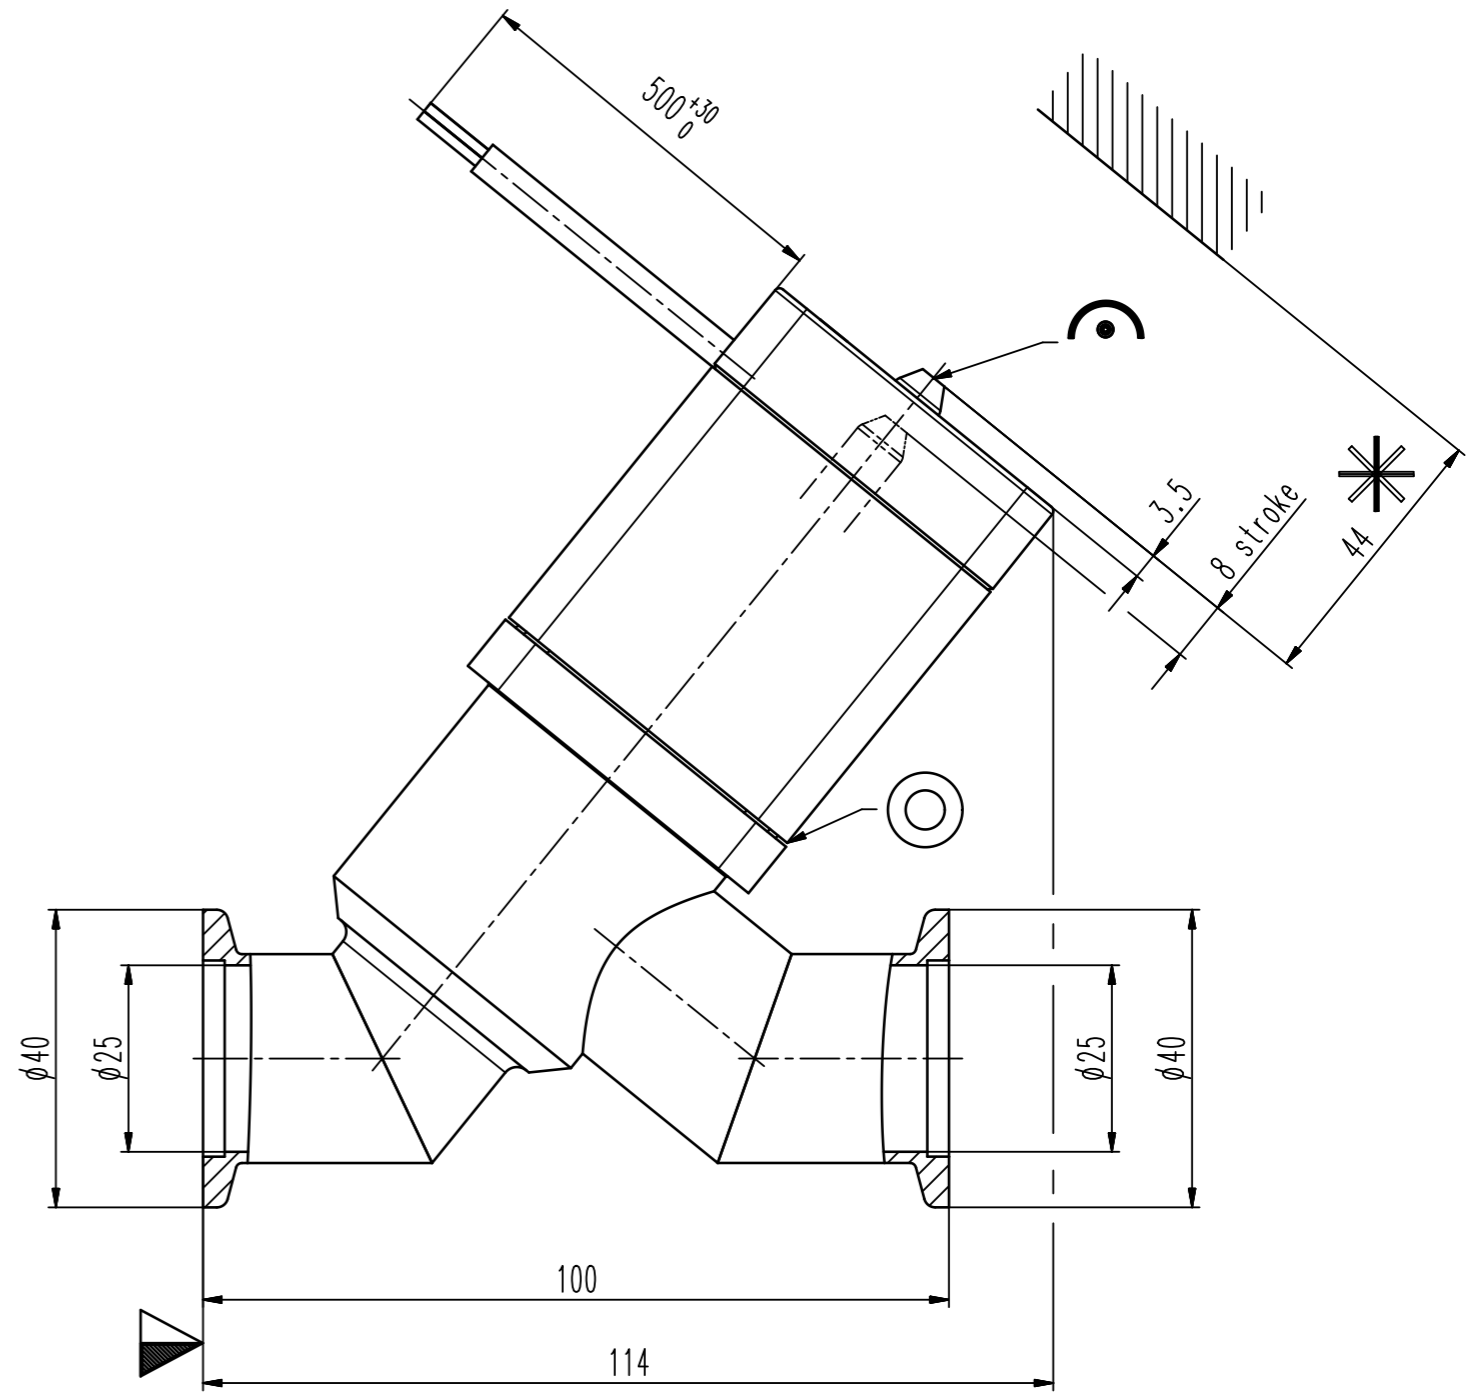

female M5
(10-32 UNF suitable)
4-8bar

- ▼ Seat side
- ⊙ Comp. air connection
- ⊙ Electrical connection
- ⊙ Leak detection port
- ⊙ Mech. pos. indication
- ⊙ Position indicator
- ⊙ Required for dismantling
- ⊙ Emergency actuation
- ⊙ For attachment
- ⊙ Bake-out area
- ⊙ Differential pumping port