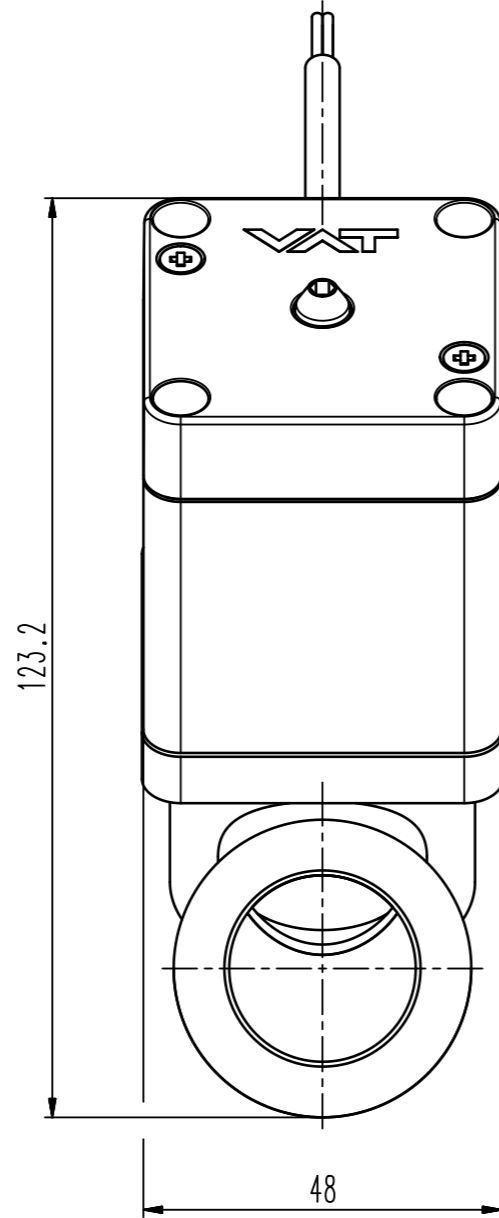

female M5
(10-32 UNF suitable)
4-8bar

- ▼ Seat side
- ⊙ Comp. air connection
- ⊙ Electrical connection
- ⊙ Leak detection port
- ⊙ Mech. pos. indication
- ⊙ Position indicator
- ⊙ Required for dismantling
- ⊙ Emergency actuation
- ⊙ For attachment
- ⊙ Bake-out area
- ⊙ Differential pumping port