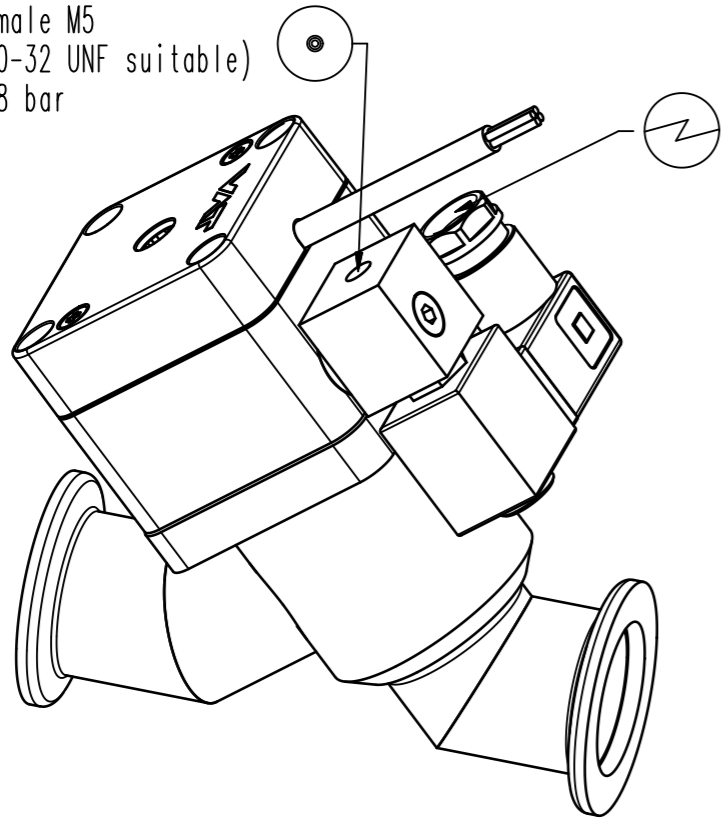

female M5  
(10-32 UNF suitable)  
4-8 bar

- ▼ Seat side
- ⊙ Comp. air connection
- ⊕ Electrical connection
- ⊖ Leak detection port
- ⊙ Mech. pos. indication
- ⊙ Position indicator
- ⊙ Required for dismantling
- ⊙ Emergency actuation
- ⊙ For attachment
- ⊙ Bake-out area
- ⊙ Differential pumping port