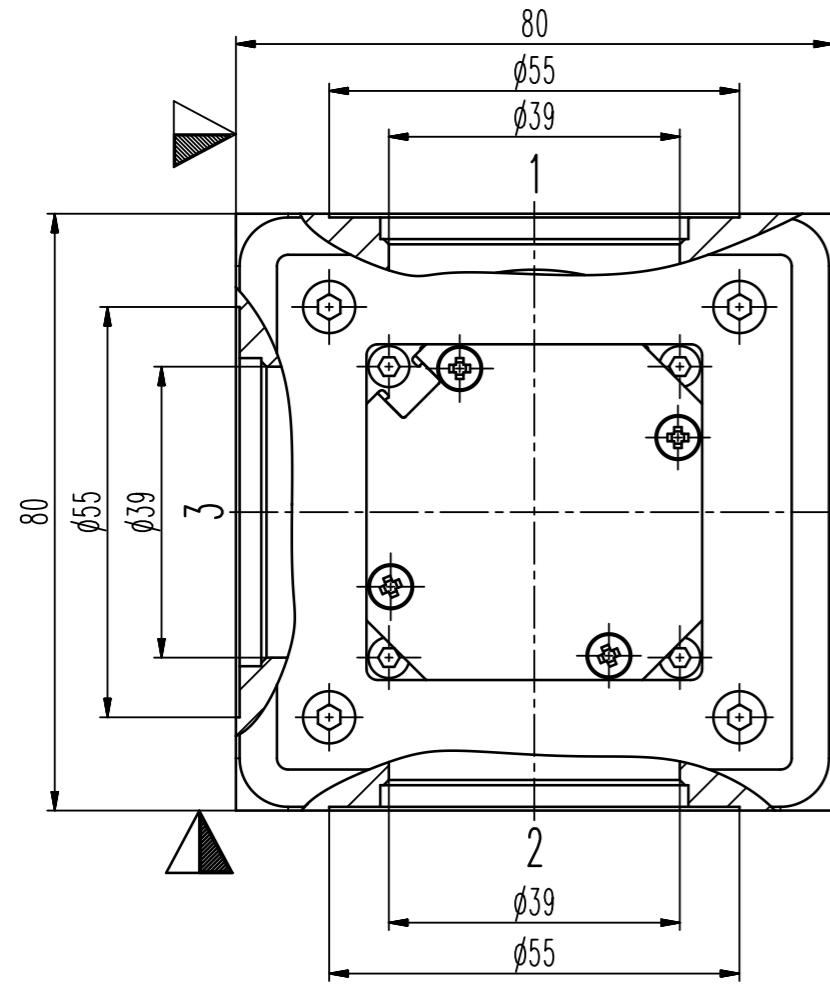

This drawing is the property of VAT.

Revision

Customer number

- ▼ Seat side
- ⊙ Comp. air connection
- ⊙ Electrical connection
- ⊙ Leak detection port
- ⊙ Mech. pos. indication
- ⊙ Position indicator
- ⊙ Required for dismantling
- ⊙ Emergency actuation
- ⊙ For attachment
- ⊙ Bake-out area
- ⊙ Differential pumping port

25232-EA14-0001

Projection E

DN

40

Flange

ISO-KF c

Dimensional  
 Drawing

511902