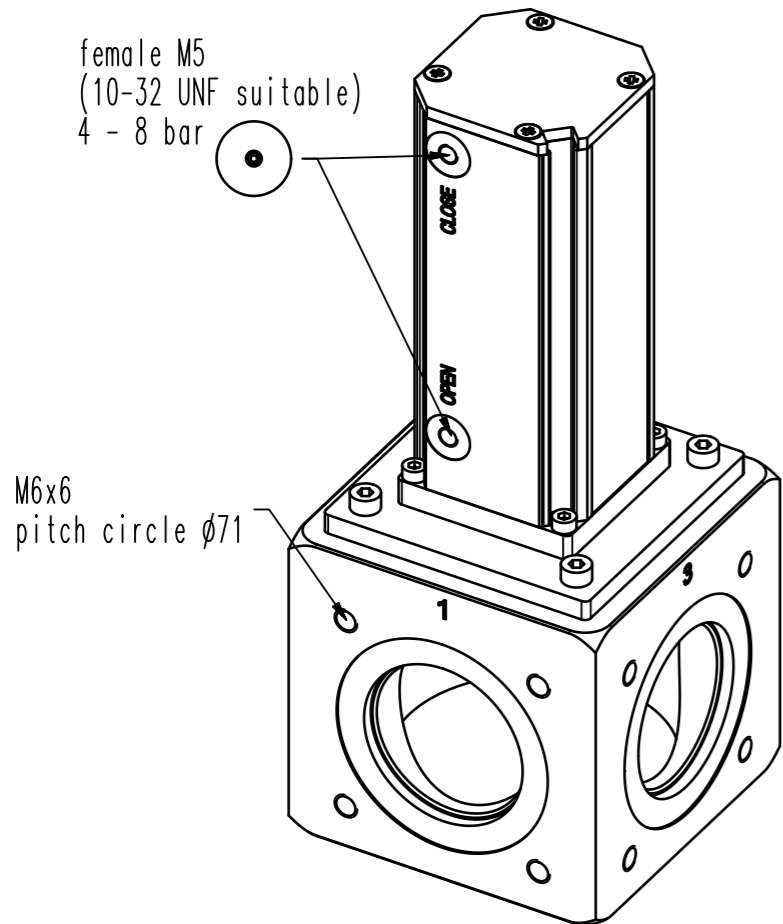

This drawing is the property of VAT.

Revision

Customer number

- ▼ Seat side
- ⊙ Comp. air connection
- ⊙ Electrical connection
- ⊙ Leak detection port
- ⊙ Mech. pos. indication
- ⊙ Position indicator
- ⊙ Required for dismantling
- ⊙ Emergency actuation
- ⊙ For attachment
- ⊙ Bake-out area
- ⊙ Differential pumping port

25232-EA14-0001

Projection E

DN

40

Flange

ISO-KF c

Dimensional  
 Drawing

511902