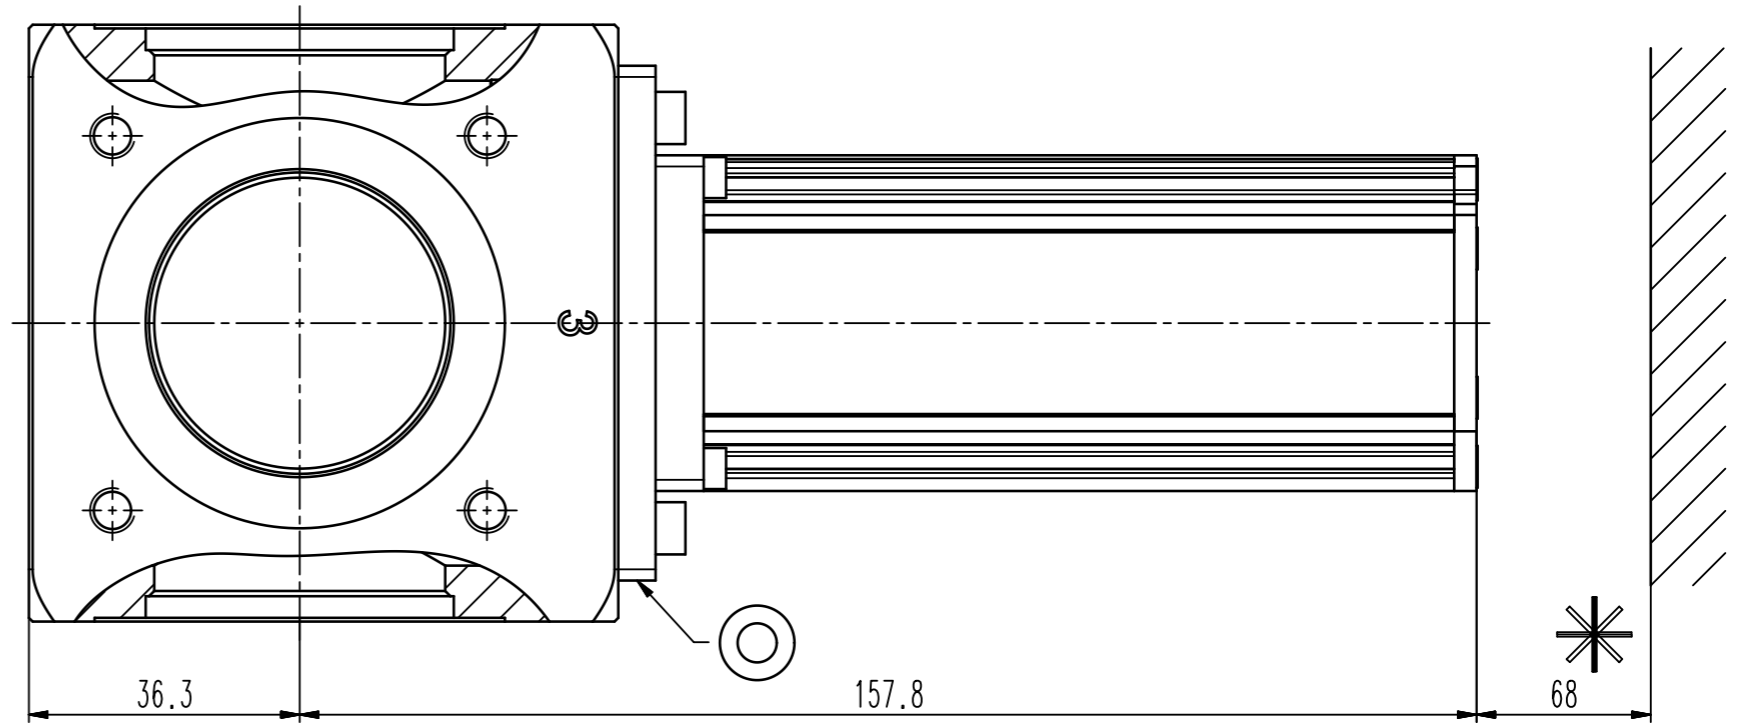

This drawing is the property of VAT.

Revision

Customer number

- ▼ Seat side
- ⊙ Comp. air connection
- ⊙ Electrical connection
- ⊙ Leak detection port
- ⊙ Mech. pos. indication
- ⊙ Position indicator
- ⊙ Required for dismantling
- ⊙ Emergency actuation
- ⊙ For attachment
- ⊙ Bake-out area
- ⊙ Differential pumping port

25232-EA14-0001

Projection E

DN

40

Flange

ISO-KF c

Dimensional  
 Drawing

511902