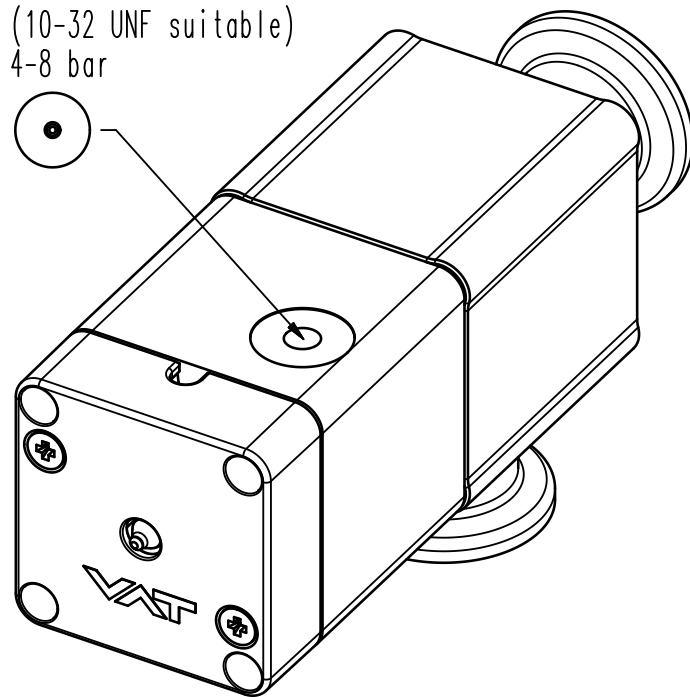

female M5
(10-32 UNF suitable)
4-8 bar

- ▼ Seat side
- Comp. air connection
- Electrical connection
- Leak detection port
- Mech. pos. indication
- Position indicator
- * Required for dismantling
- Emergency actuation
- For attachment
- Bake-out area
- Differential pumping port