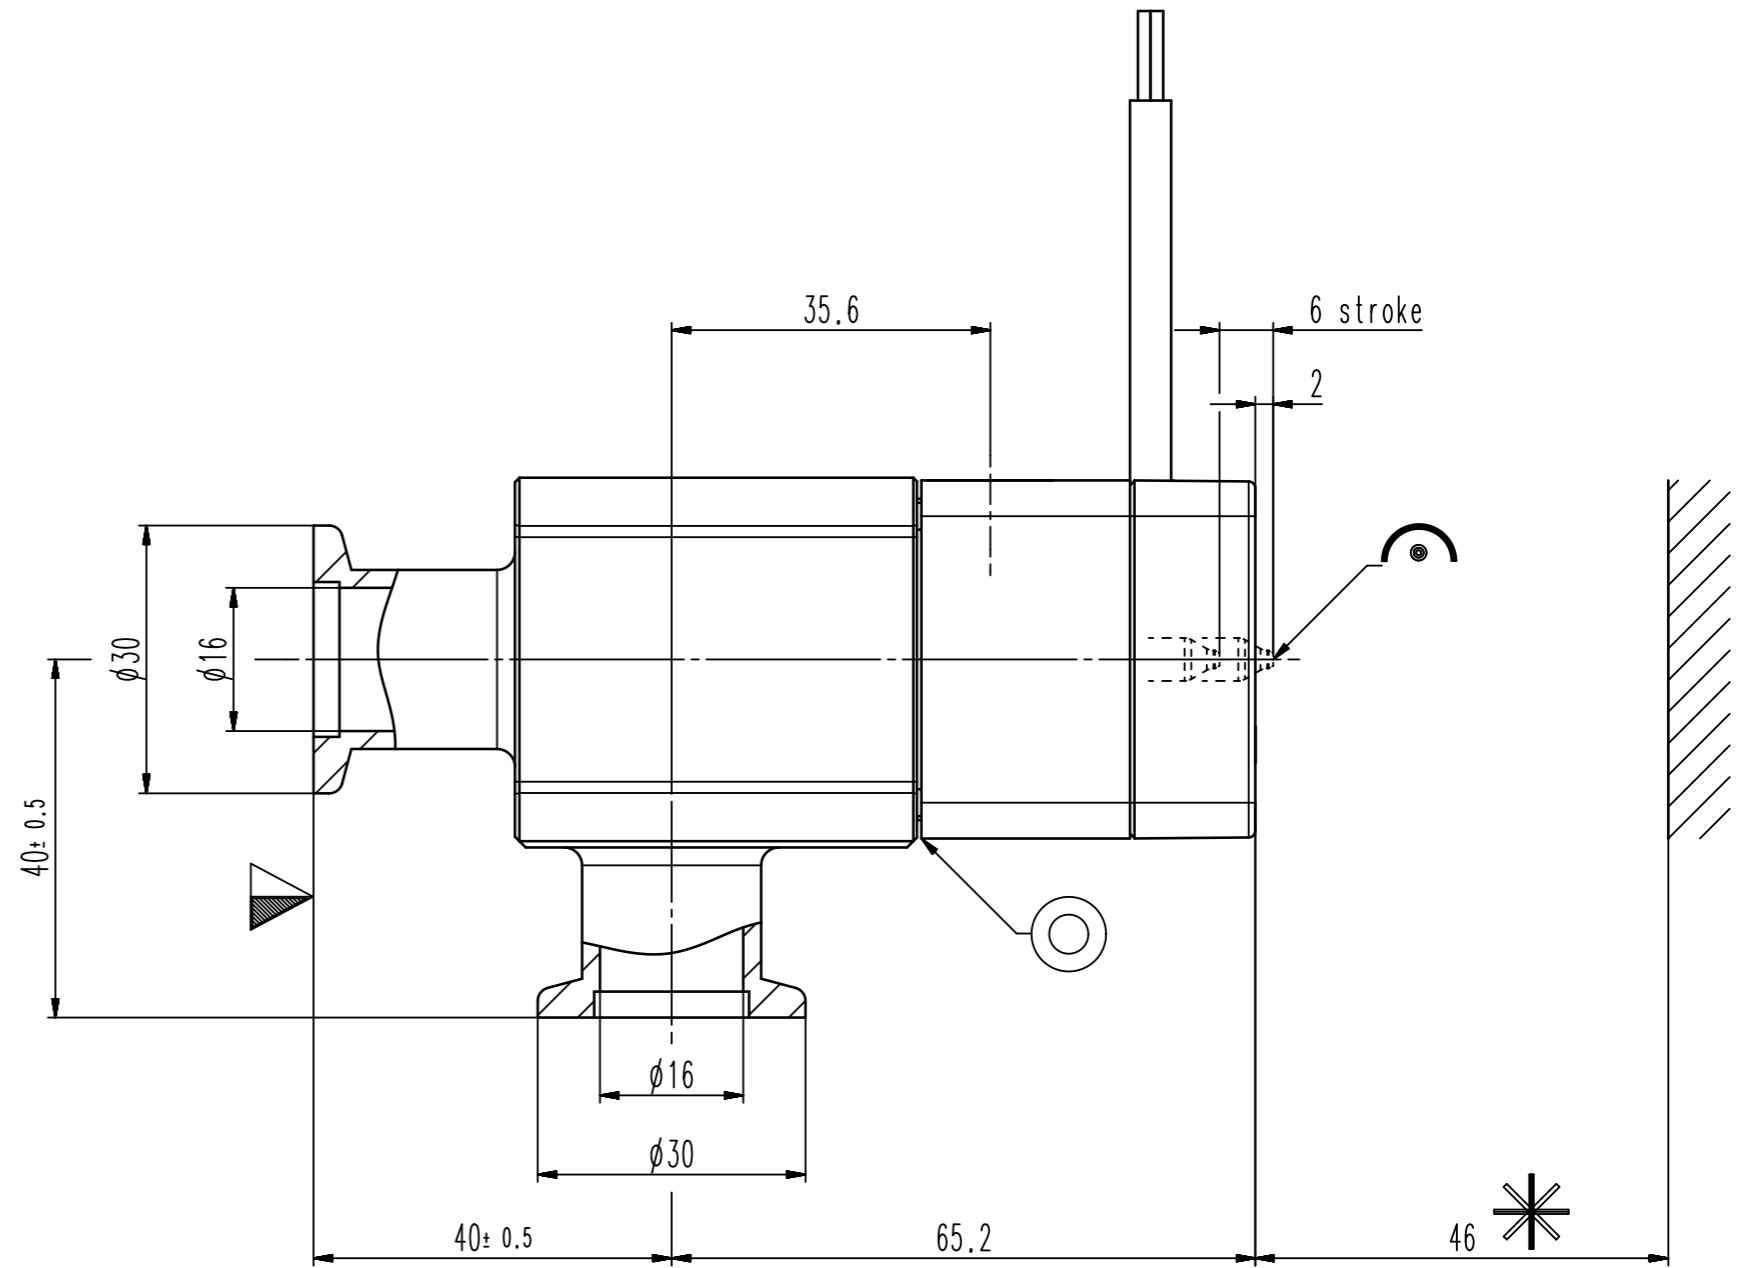

This drawing is the property of VAT.

Revision

Customer number

- ▼ Seat side
- ⊕ Comp. air connection
- ⊖ Electrical connection
- ⊙ Leak detection port
- ⊚ Mech. pos. indication
- ⊛ Position indicator
- ⊜ Required for dismantling
- ⊝ Emergency actuation
- ⊞ For attachment
- ⊟ Bake-out area
- ⊠ Differential pumping port

HV angle valve

VAT Vakuumventile AG
CH-9469 Haag, Switzerland
Tel ++41 81 7716161 Fax ++41 81 7714830

Date: 04.04.03
Name: ZVP

Series	264	Ordering No.	26424-KA21-0002
Projection E	DN	Flange	
	16	ISO-KF	
Dimensional Drawing	238344	Rev.	A