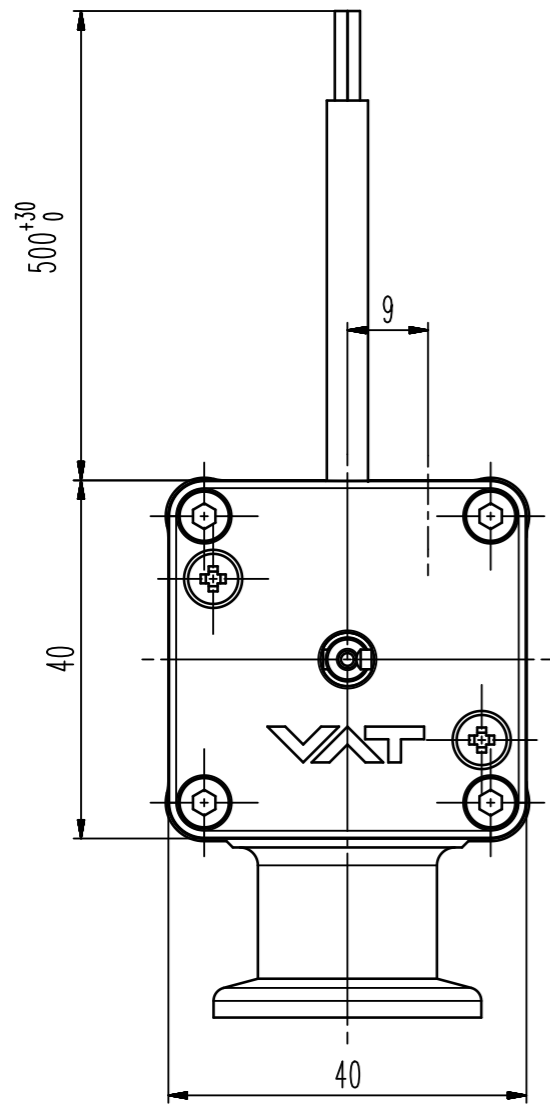

This drawing is the property of VAT.

Revision

Customer number

- ▼ Seat side
- ⊕ Comp. air connection
- ⊖ Electrical connection
- ⊙ Leak detection port
- ⊚ Mech. pos. indication
- ⊛ Position indicator
- ⊜ Required for dismantling
- ⊝ Emergency actuation
- ⊞ For attachment
- ⊟ Bake-out area
- ⊠ Differential pumping port

HV angle valve

VAT Vakuumventile AG
CH-9469 Haag, Switzerland
Tel ++41 81 7716161 Fax ++41 81 7714830

Date: 04.04.03
Name: ZVP

Series	264	Ordering No.	26424-KA21-0002
Projection E	DN	Flange	
	16	ISO-KF	
Dimensional Drawing	238344	Rev.	A