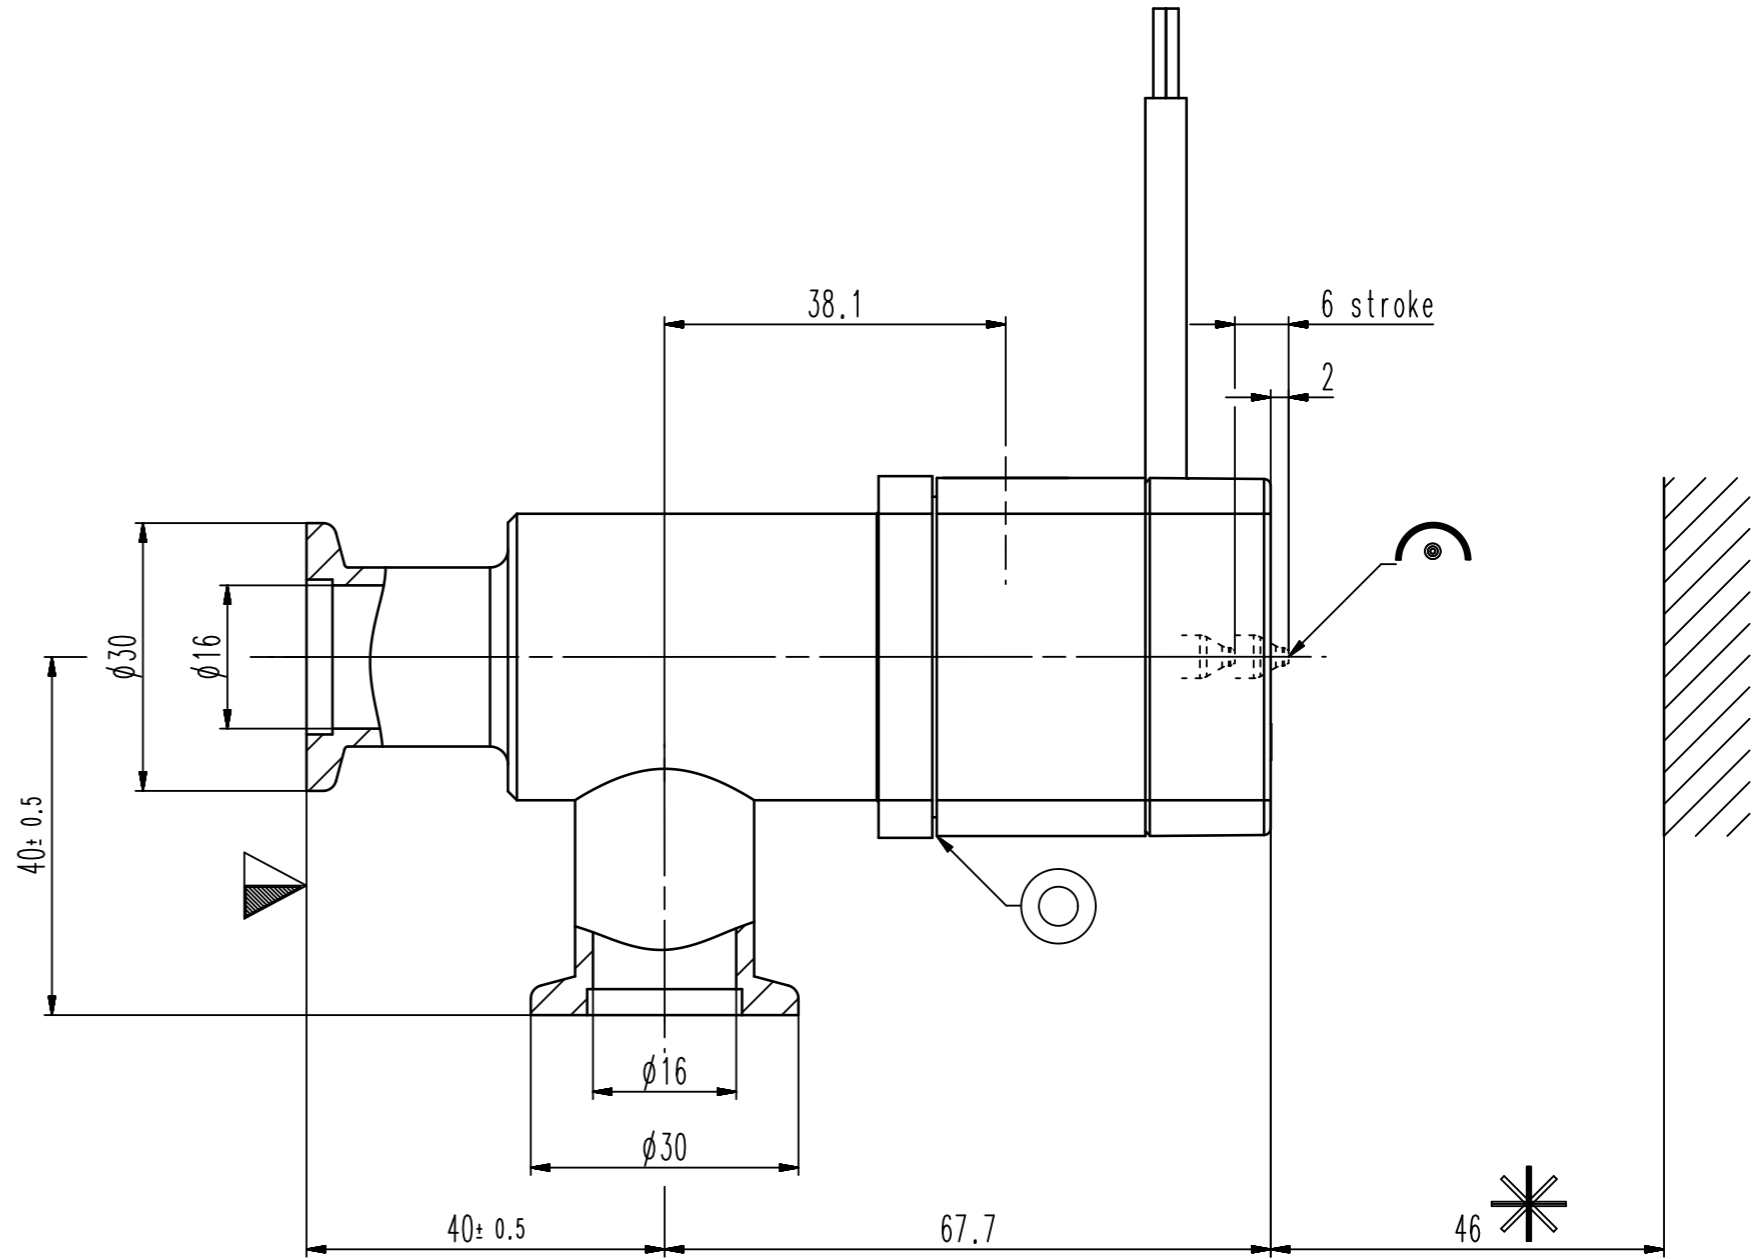

This drawing is the property of VAT.

Revision

Customer number

- ▼ Seat side
- ⊕ Comp. air connection
- ⊖ Electrical connection
- ⊙ Leak detection port
- ⊗ Mech. pos. indication
- ⊘ Position indicator
- ⊛ Required for dismantling
- ⊚ Emergency actuation
- ⊞ For attachment
- ⊞ Bake-out area
- ⊞ Differential pumping port

HV angle valve

VAT Vakuumentile AG
CH-9469 Haag, Switzerland
Tel ++41 81 7716161 Fax ++41 81 7714830

Date: 15.03.04
Name: BCH

Series	264	Ordering No.	26424-KE21-0001
Projection E		DN	16
		Flange	ISO-KF
Dimensional Drawing			247978
		Rev.	A