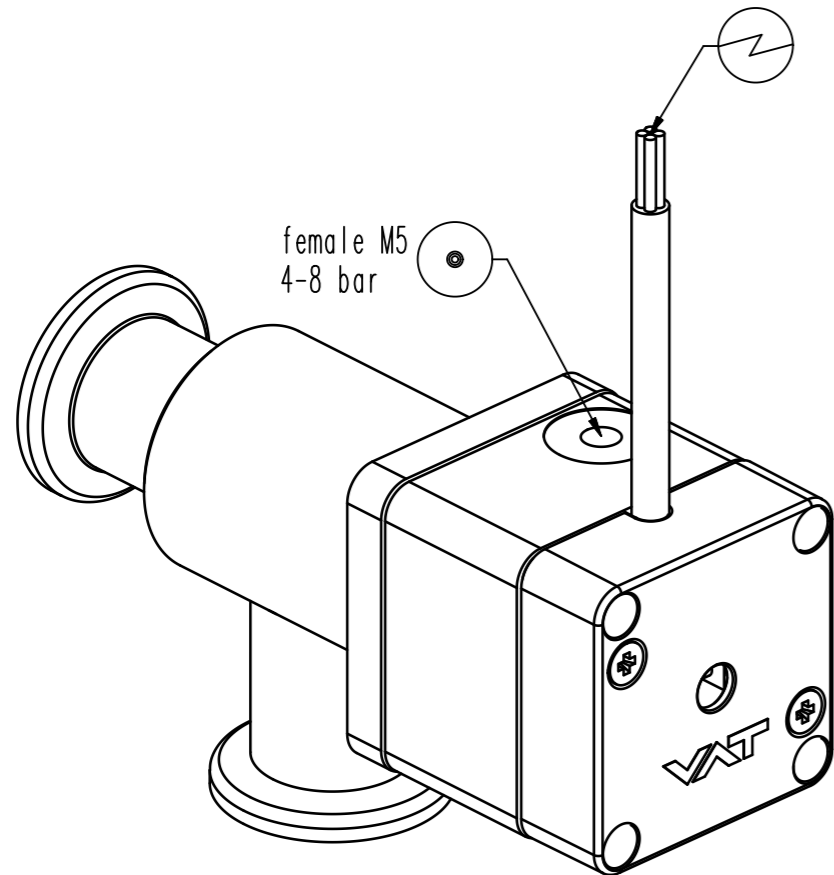

This drawing is the property of VAT.

Revision

Customer number

- ▼ Seat side
- ⊕ Comp. air connection
- ⊖ Electrical connection
- ⊙ Leak detection port
- ⊗ Mech. pos. indication
- ⊘ Position indicator
- ⊛ Required for dismantling
- ⊚ Emergency actuation
- ⊞ For attachment
- ⊞ Bake-out area
- ⊞ Differential pumping port

HV angle valve

VAT Vakuumentile AG
CH-9469 Haag, Switzerland
Tel ++41 81 7716161 Fax ++41 81 7714830

Date: 15.03.04
Name: BCH

Series	264	Ordering No.	26424-KE21-0001
Projection E		DN	16
		Flange	ISO-KF
Dimensional Drawing			247978
		Rev.	A