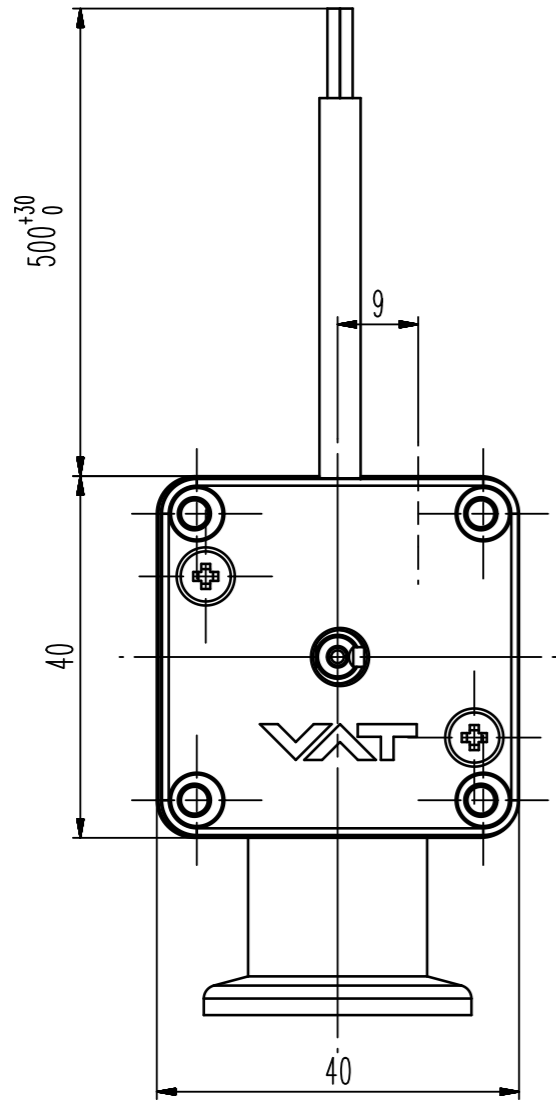

This drawing is the property of VAT.

Revision

Customer number

- ▼ Seat side
- ⊕ Comp. air connection
- ⊖ Electrical connection
- ⊙ Leak detection port
- ⊗ Mech. pos. indication
- ⊘ Position indicator
- ⊛ Required for dismantling
- ⊚ Emergency actuation
- ⊞ For attachment
- ⊞ Bake-out area
- ⊞ Differential pumping port

HV angle valve

VAT Vakuumentile AG
CH-9469 Haag, Switzerland
Tel ++41 81 7716161 Fax ++41 81 7714830

Date: 15.03.04
Name: BCH

Series	264	Ordering No.	26424-KE21-0001
Projection E		DN	16
		Flange	ISO-KF
Dimensional Drawing			247978
		Rev.	A