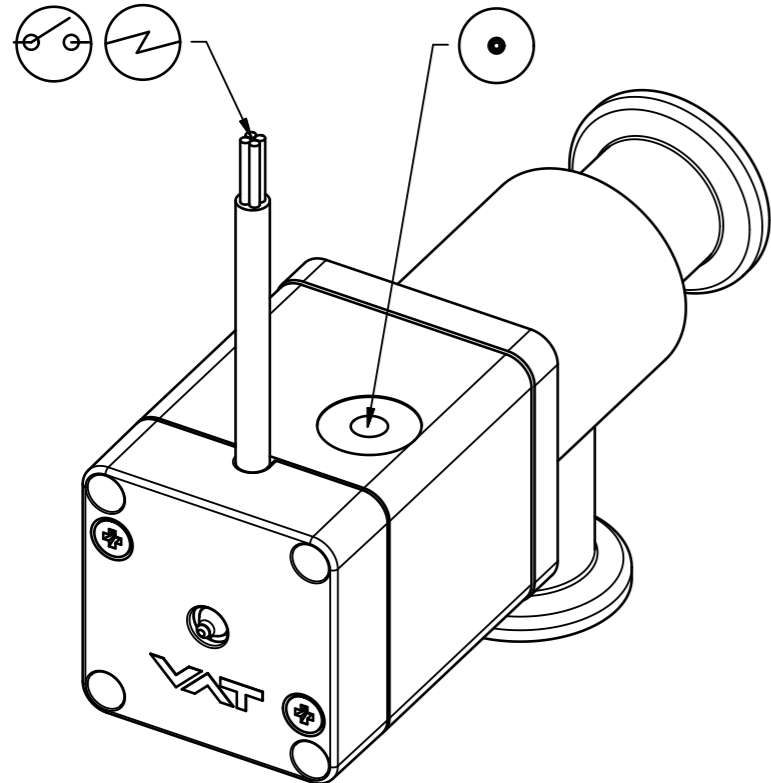

female M5  
(10-32 UNF suitable)  
4-8 bar

- ▼ Seat side
- ⊙ Comp. air connection
- ⊕ Electrical connection
- ⊙ Leak detection port
- ⊙ Mech. pos. indication
- ⊙ Position indicator
- ⊙ Required for dismantling
- ⊙ Emergency actuation
- ⊙ For attachment
- ⊙ Bake-out area
- ⊙ Differential pumping port