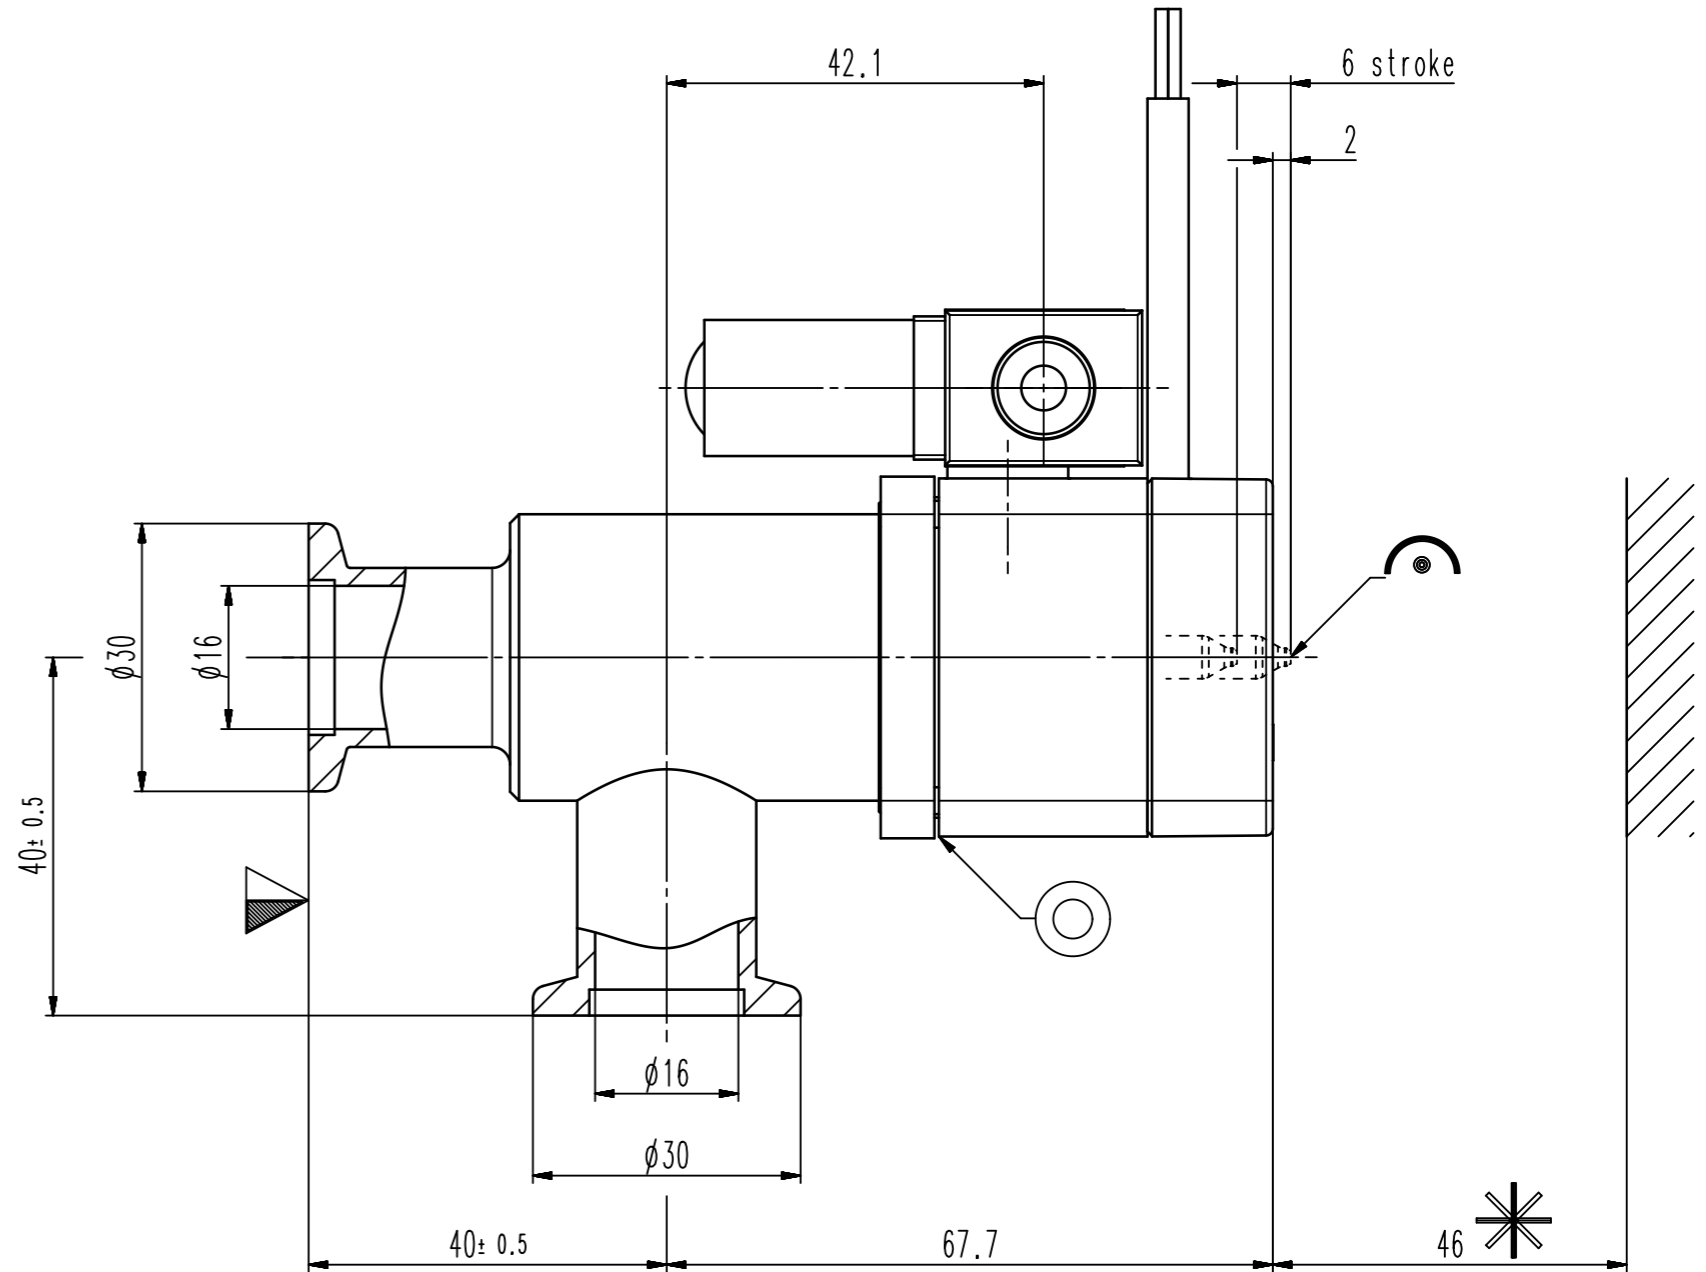

This drawing is the property of VAT.

Revision

Customer number

- ▼ Seat side
- ⊙ Comp. air connection
- ⊕ Electrical connection
- ⊖ Leak detection port
- ⊙ Mech. pos. indication
- ⊙ Position indicator
- ⊙ Required for dismantling
- ⊙ Emergency actuation
- ⊙ For attachment
- ⊙ Bake-out area
- ⊙ Differential pumping port

HV angle valve

VAT Vakuumventile AG
 CH-9469 Haag, Switzerland
 Tel ++41 81 7716161 Fax ++41 81 7714830

Date: 09.03.04
 Name: ZVP

Series	264	Ordering No.	26424-KE41-0001
Projection E	DN	Flange	
	16	ISO-KF	
Dimensional Drawing	247817	Rev.	C