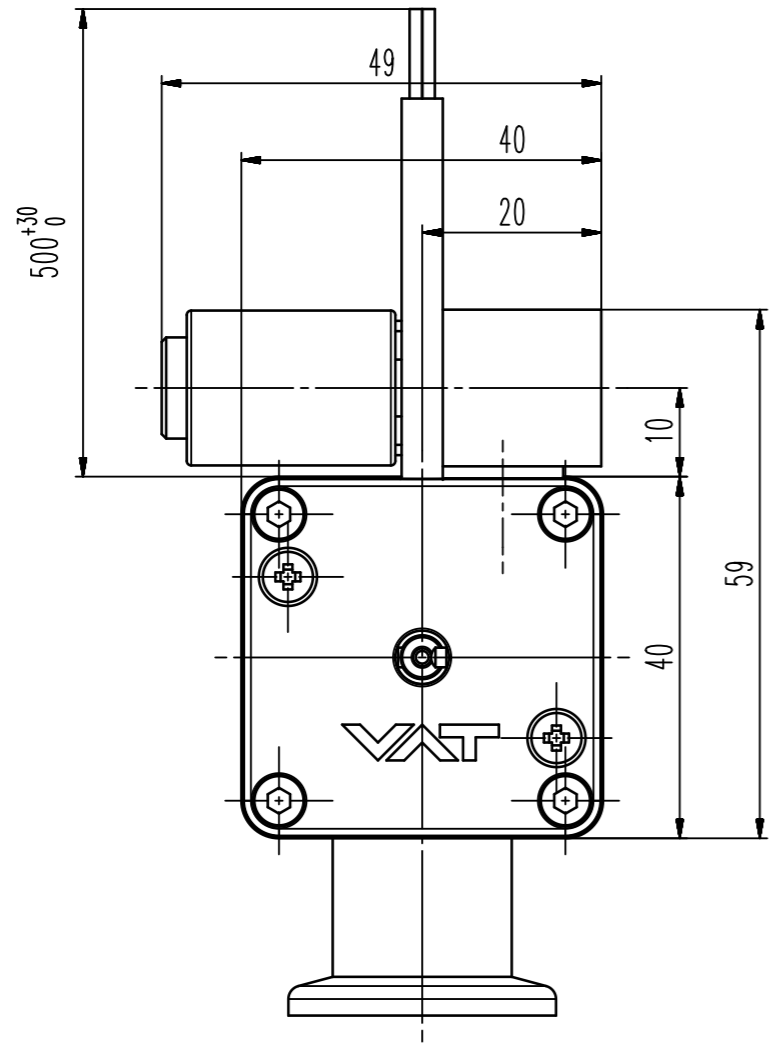

This drawing is the property of VAT.

Revision

Customer number

- ▼ Seat side
- ⊙ Comp. air connection
- ⊕ Electrical connection
- ⊖ Leak detection port
- ⊙ Mech. pos. indication
- ⊙ Position indicator
- ⊙ Required for dismantling
- ⊙ Emergency actuation
- ⊙ For attachment
- ⊙ Bake-out area
- ⊙ Differential pumping port

HV angle valve

VAT Vakuumventile AG
 CH-9469 Haag, Switzerland
 Tel ++41 81 7716161 Fax ++41 81 7714830

Date: 09.03.04
 Name: ZVP

Series	264	Ordering No.	26424-KE41-0001
Projection E	DN	Flange	
	16	ISO-KF	
Dimensional Drawing	247817	Rev.	C