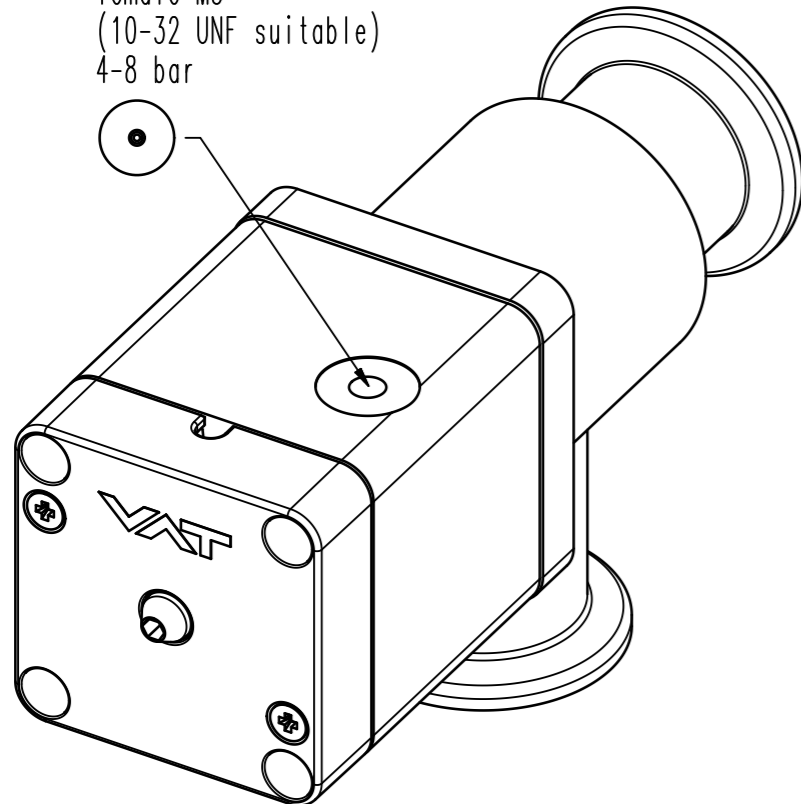

female M5
(10-32 UNF suitable)
4-8 bar

- ▼ Seat side
- Comp. air connection
- Electrical connection
- Leak detection port
- Mech. pos. indication
- Position indicator
- * Required for dismantling
- Emergency actuation
- For attachment
- Bake-out area
- Differential pumping port