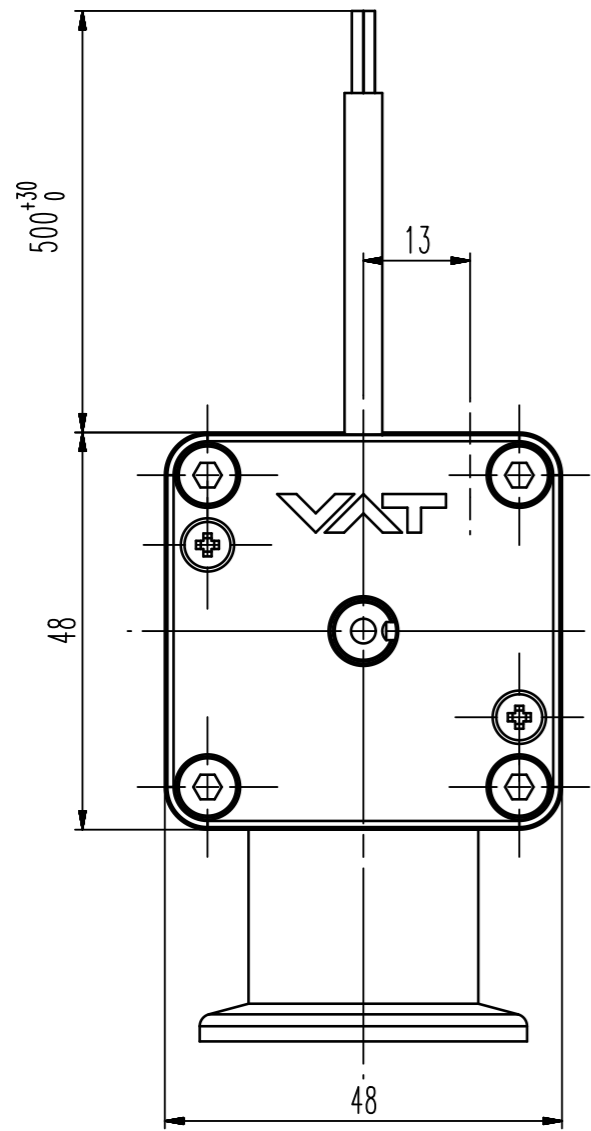

This drawing is the property of VAT.

Revision

Customer number

- ▼ Seat side
- ⊕ Comp. air connection
- ⊖ Electrical connection
- ⊙ Leak detection port
- ⊚ Mech. pos. indication
- ⊛ Position indicator
- ⊜ Required for dismantling
- ⊝ Emergency actuation
- ⊞ For attachment
- ⊟ Bake-out area
- ⊠ Differential pumping port

HV angle valve

**VAT** VAT Vakuumventile AG  
 CH-9469 Haag, Switzerland  
 Tel ++41 81 7716161 Fax ++41 81 7714830

Date: 15.03.04  
 Name: BCH

Series	264	Ordering No.	26428-KE21-0001
Projection E	DN	Flange	
	25	ISO-KF	
Dimensional Drawing	247974	Rev.	A