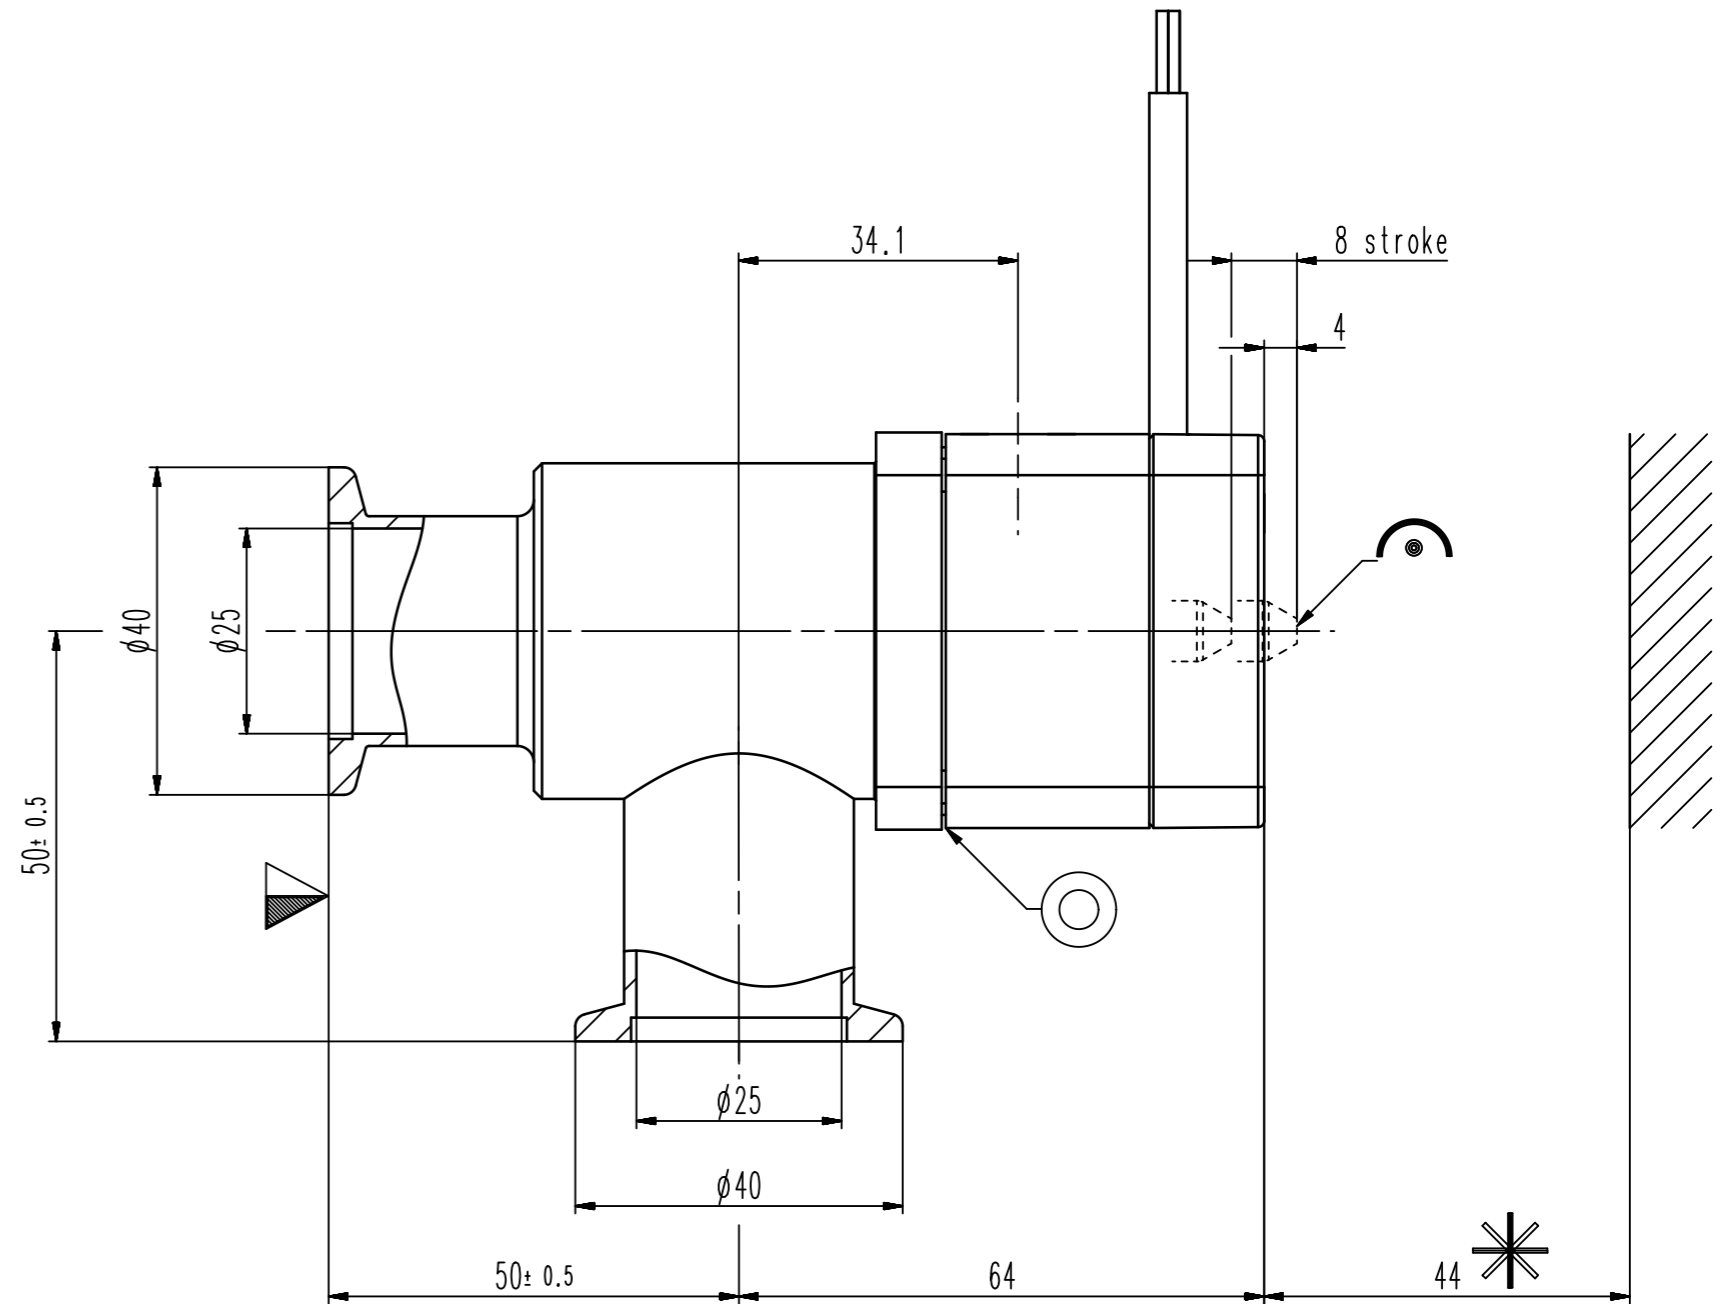

This drawing is the property of VAT.

Revision

Customer number

- ▼ Seat side
- ⊕ Comp. air connection
- ⊖ Electrical connection
- ⊙ Leak detection port
- ⊚ Mech. pos. indication
- ⊛ Position indicator
- ⊜ Required for dismantling
- ⊝ Emergency actuation
- ⊞ For attachment
- ⊟ Bake-out area
- ⊠ Differential pumping port

HV angle valve

**VAT** VAT Vakuumventile AG  
 CH-9469 Haag, Switzerland  
 Tel ++41 81 7716161 Fax ++41 81 7714830

Date: 15.03.04  
 Name: BCH

Series	264	Ordering No.	26428-KE21-0001
Projection E	DN	Flange	
	25	ISO-KF	
Dimensional Drawing	247974	Rev.	A