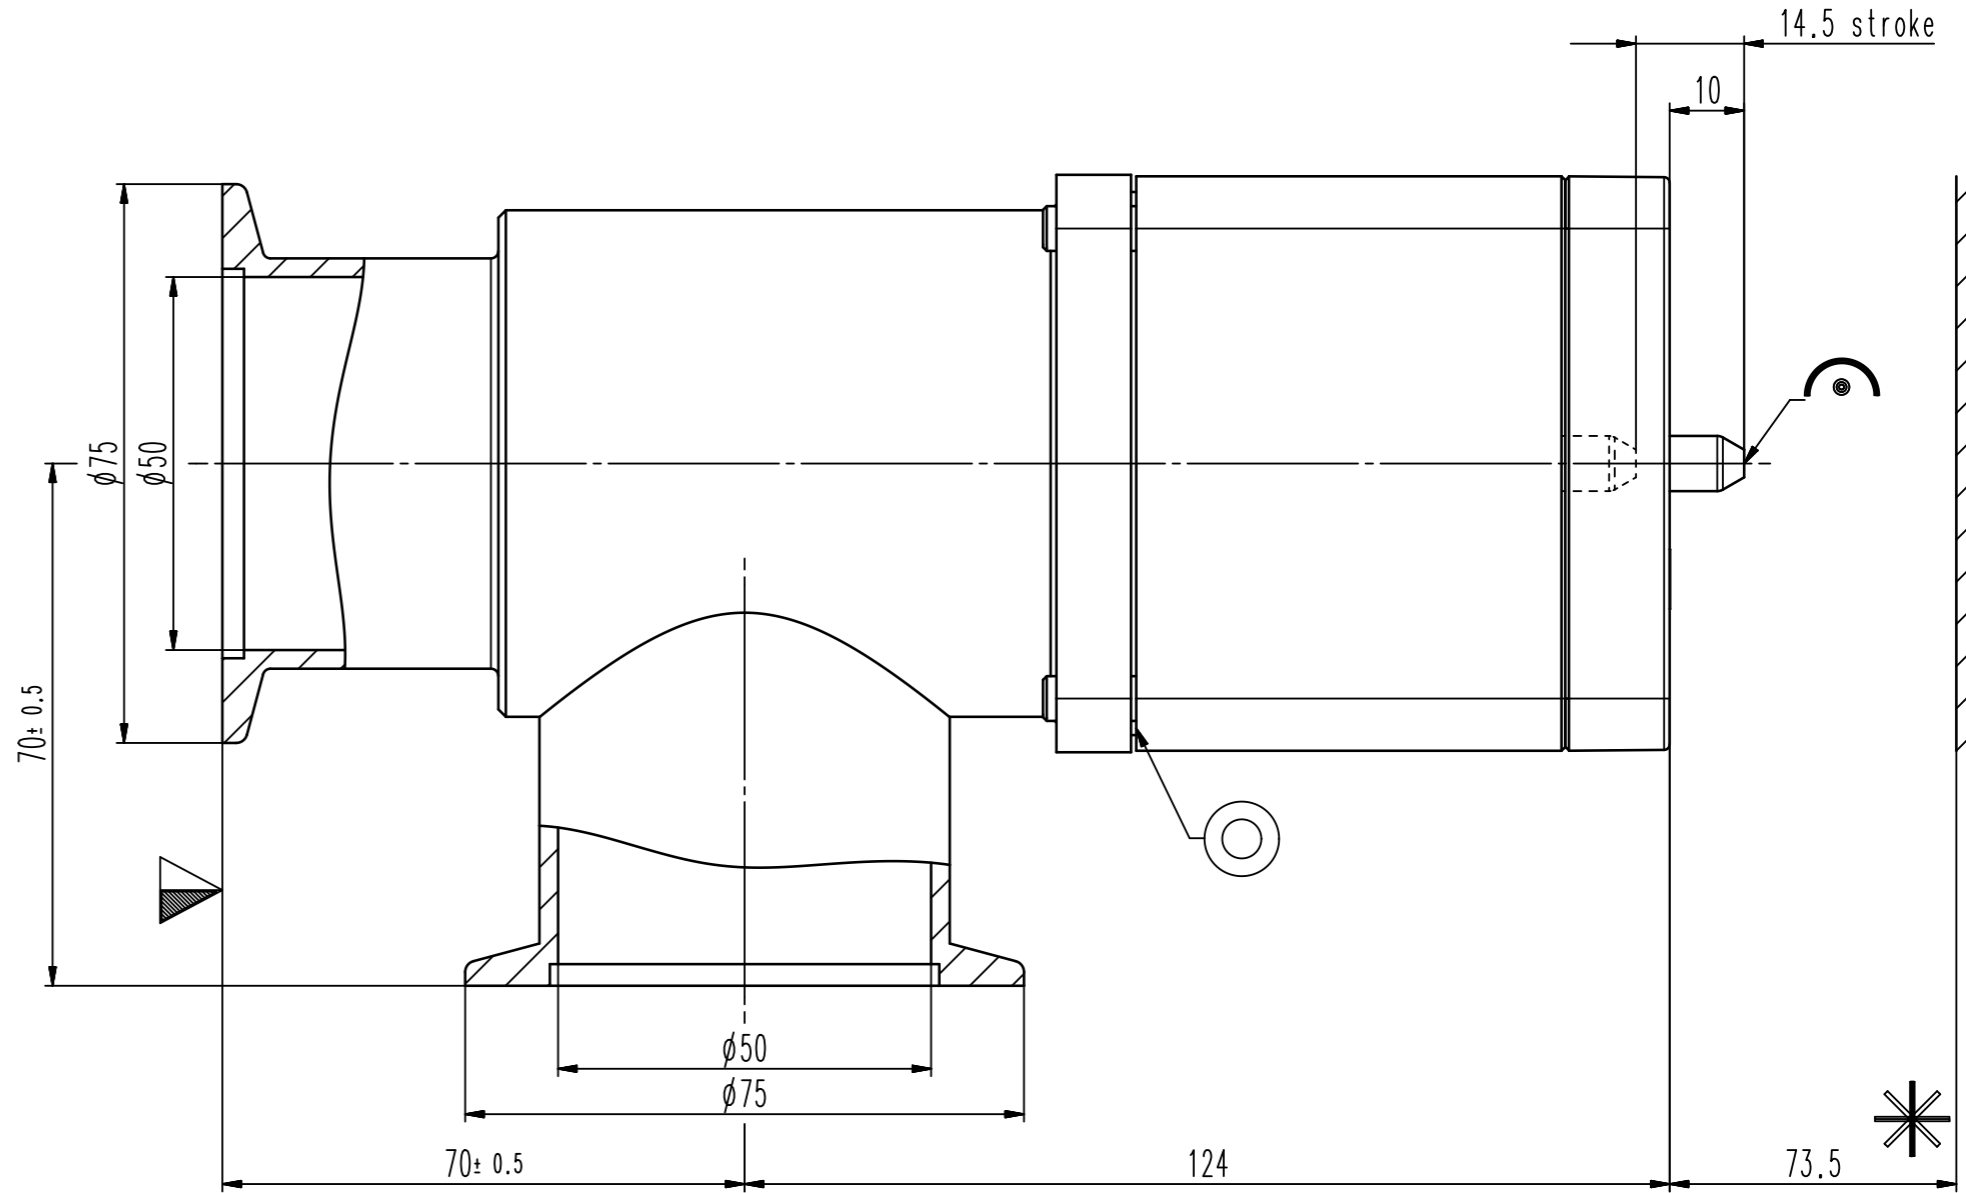

female M5  
4-8 bar

- ▼ Seat side
- ⊙ Comp. air connection
- ⊙ Electrical connection
- ⊙ Leak detection port
- ⊙ Mech. pos. indication
- ⊙ Position indicator
- ⊙ \* Required for dismantling
- ⊙ Emergency actuation
- ⊙ For attachment
- ⊙ Bake-out area
- ⊙ Differential pumping port