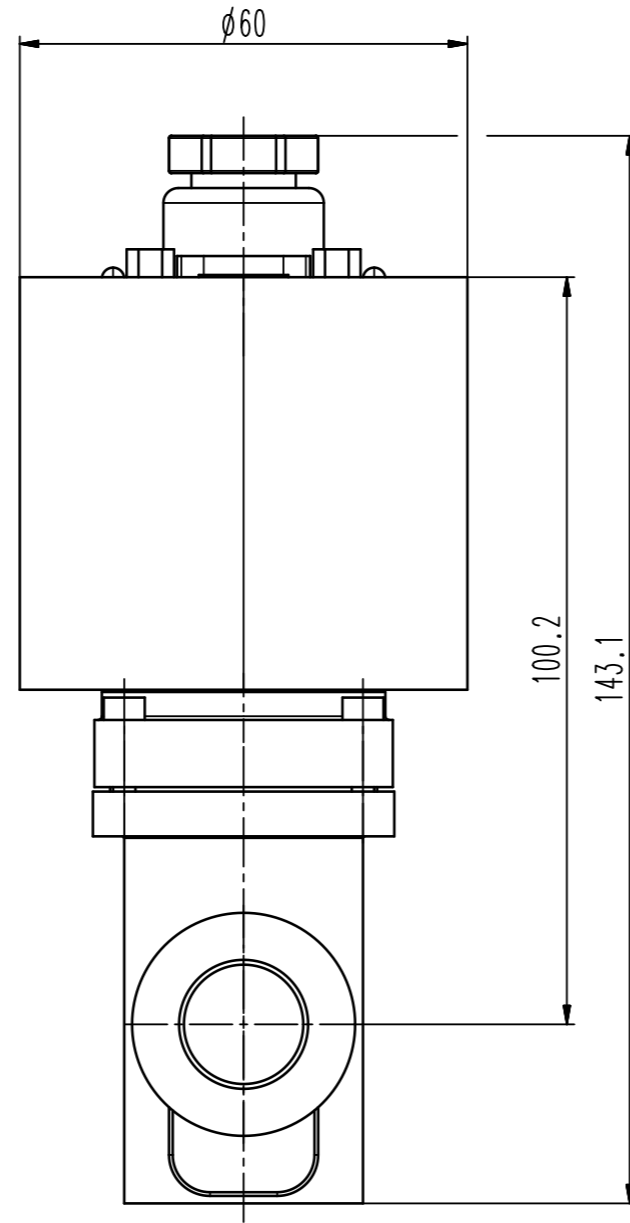

D-SUB 9-pin

optical pos. indicator
(open = green)
(closed = yellow)

- ▼ Seat side
- ⊙ Comp. air connection
- ⊙ Electrical connection
- ⊙ Leak detection port
- ⊙ Mech. pos. indication
- ⊙ Position indicator
- ⊙ Required for dismantling
- ⊙ Emergency actuation
- ⊙ For attachment
- ⊙ Bake-out area
- ⊙ Differential pumping port

HV inline valve

VAT Vakuumentile AG
CH-9469 Haag, Switzerland
Tel ++41 81 7716161 Fax ++41 81 7714830

Rev.-Date: 05.07.12
Visa: WARO

Series	265	Ordering No.	26524-KE61-0002
Projection E	DN	Flange	
	16	ISO-KF	
Dimensional Drawing	526425	Rev.	A