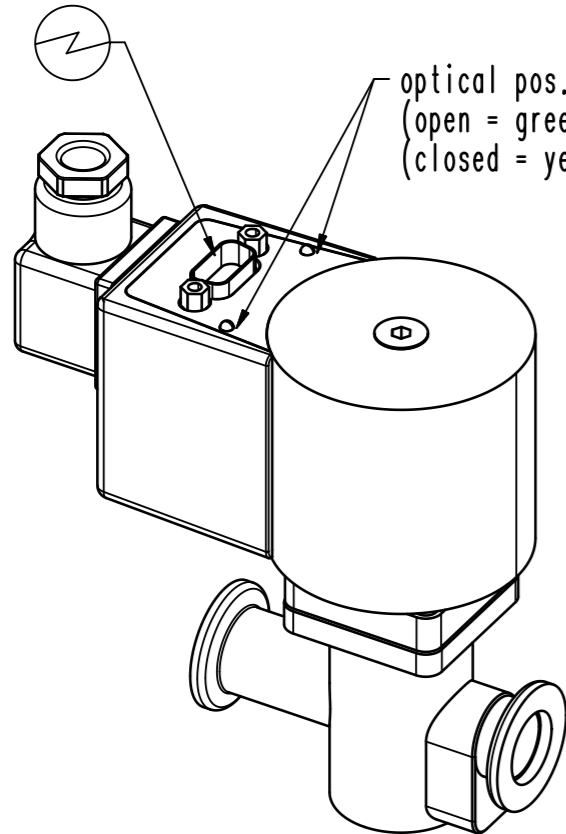

D-SUB 9-pin

optical pos. indicator
(open = green)
(closed = yellow)

- ▼ Seat side
- ⊙ Comp. air connection
- ⊙ Electrical connection
- ⊙ Leak detection port
- ⊙ Mech. pos. indication
- ⊙ Position indicator
- ⊙ Required for dismantling
- ⊙ Emergency actuation
- ⊙ For attachment
- ⊙ Bake-out area
- ⊙ Differential pumping port