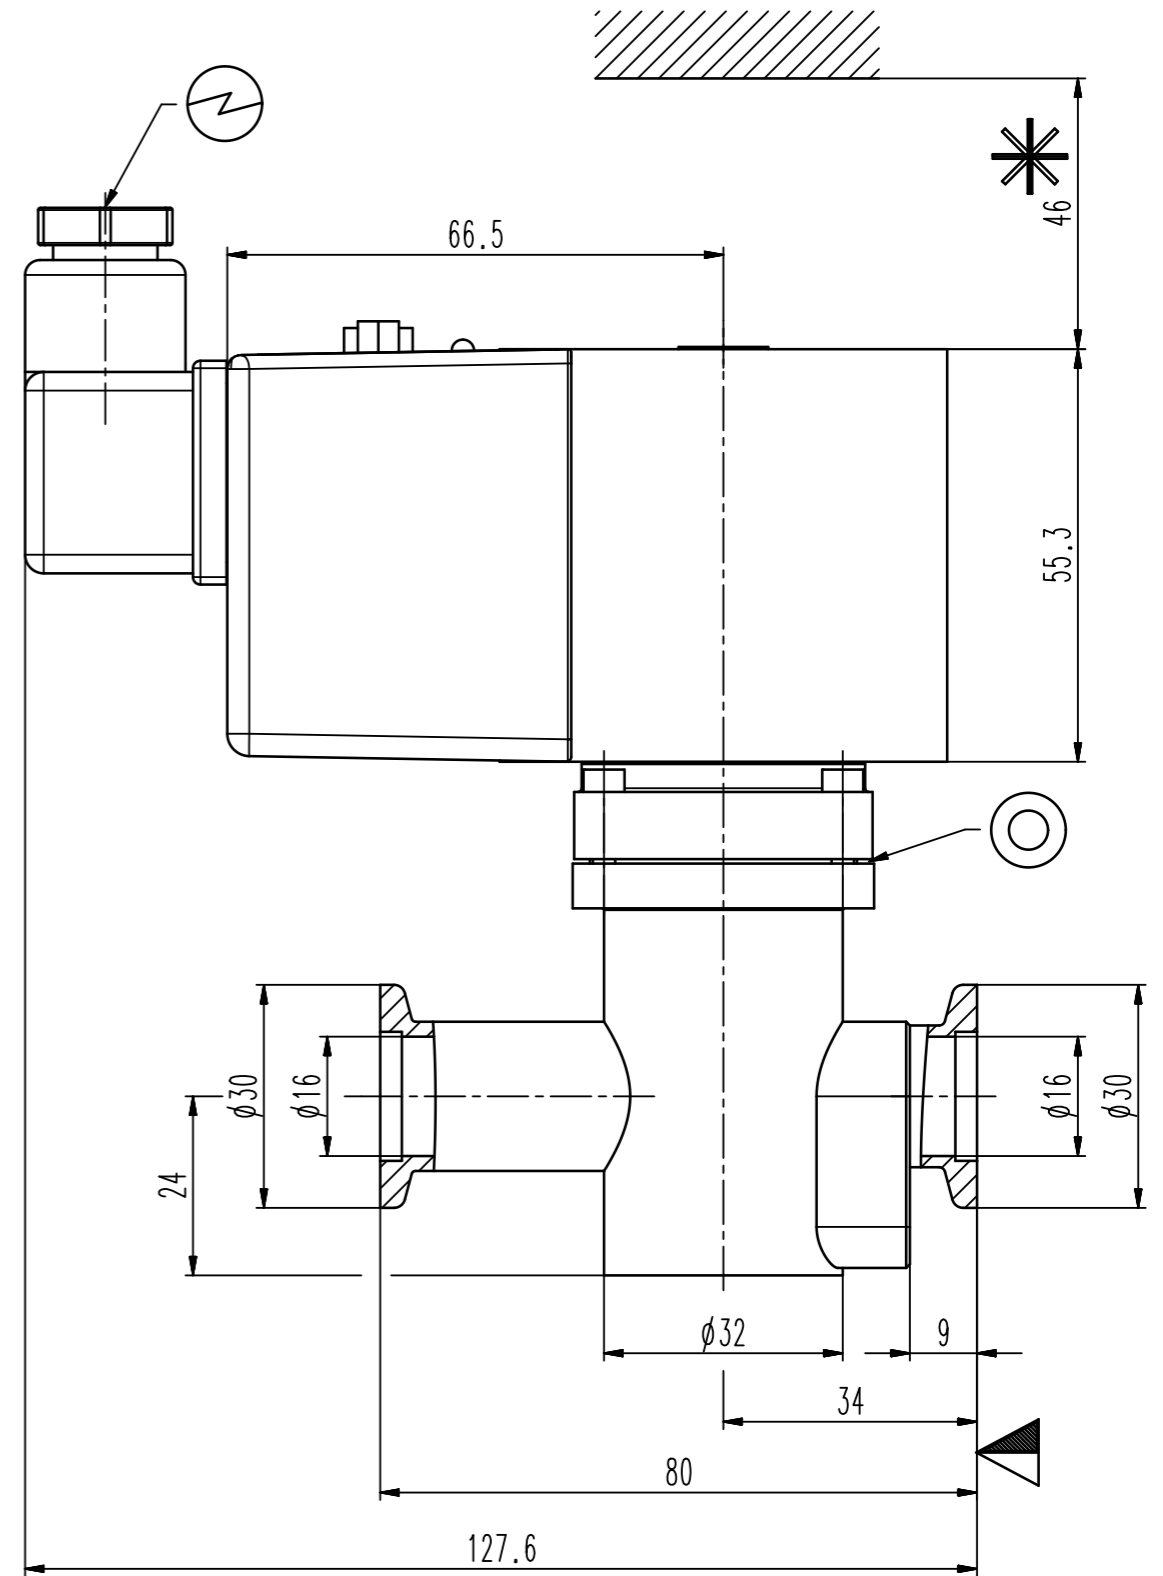

D-SUB 9-pin

optical pos. indicator
(open = green)
(closed = yellow)

- ▼ Seat side
- ⊙ Comp. air connection
- ⊙ Electrical connection
- ⊙ Leak detection port
- ⊙ Mech. pos. indication
- ⊙ Position indicator
- ⊙ Required for dismantling
- ⊙ Emergency actuation
- ⊙ For attachment
- ⊙ Bake-out area
- ⊙ Differential pumping port

HV inline valve

VAT Vakuumentile AG
CH-9469 Haag, Switzerland
Tel ++41 81 7716161 Fax ++41 81 7714830

Rev.-Date: 05.07.12
Visa: WARO

Series	265	Ordering No.	26524-KE61-0002
Projection E	DN	Flange	
	16	ISO-KF	
Dimensional Drawing	526425	Rev.	A