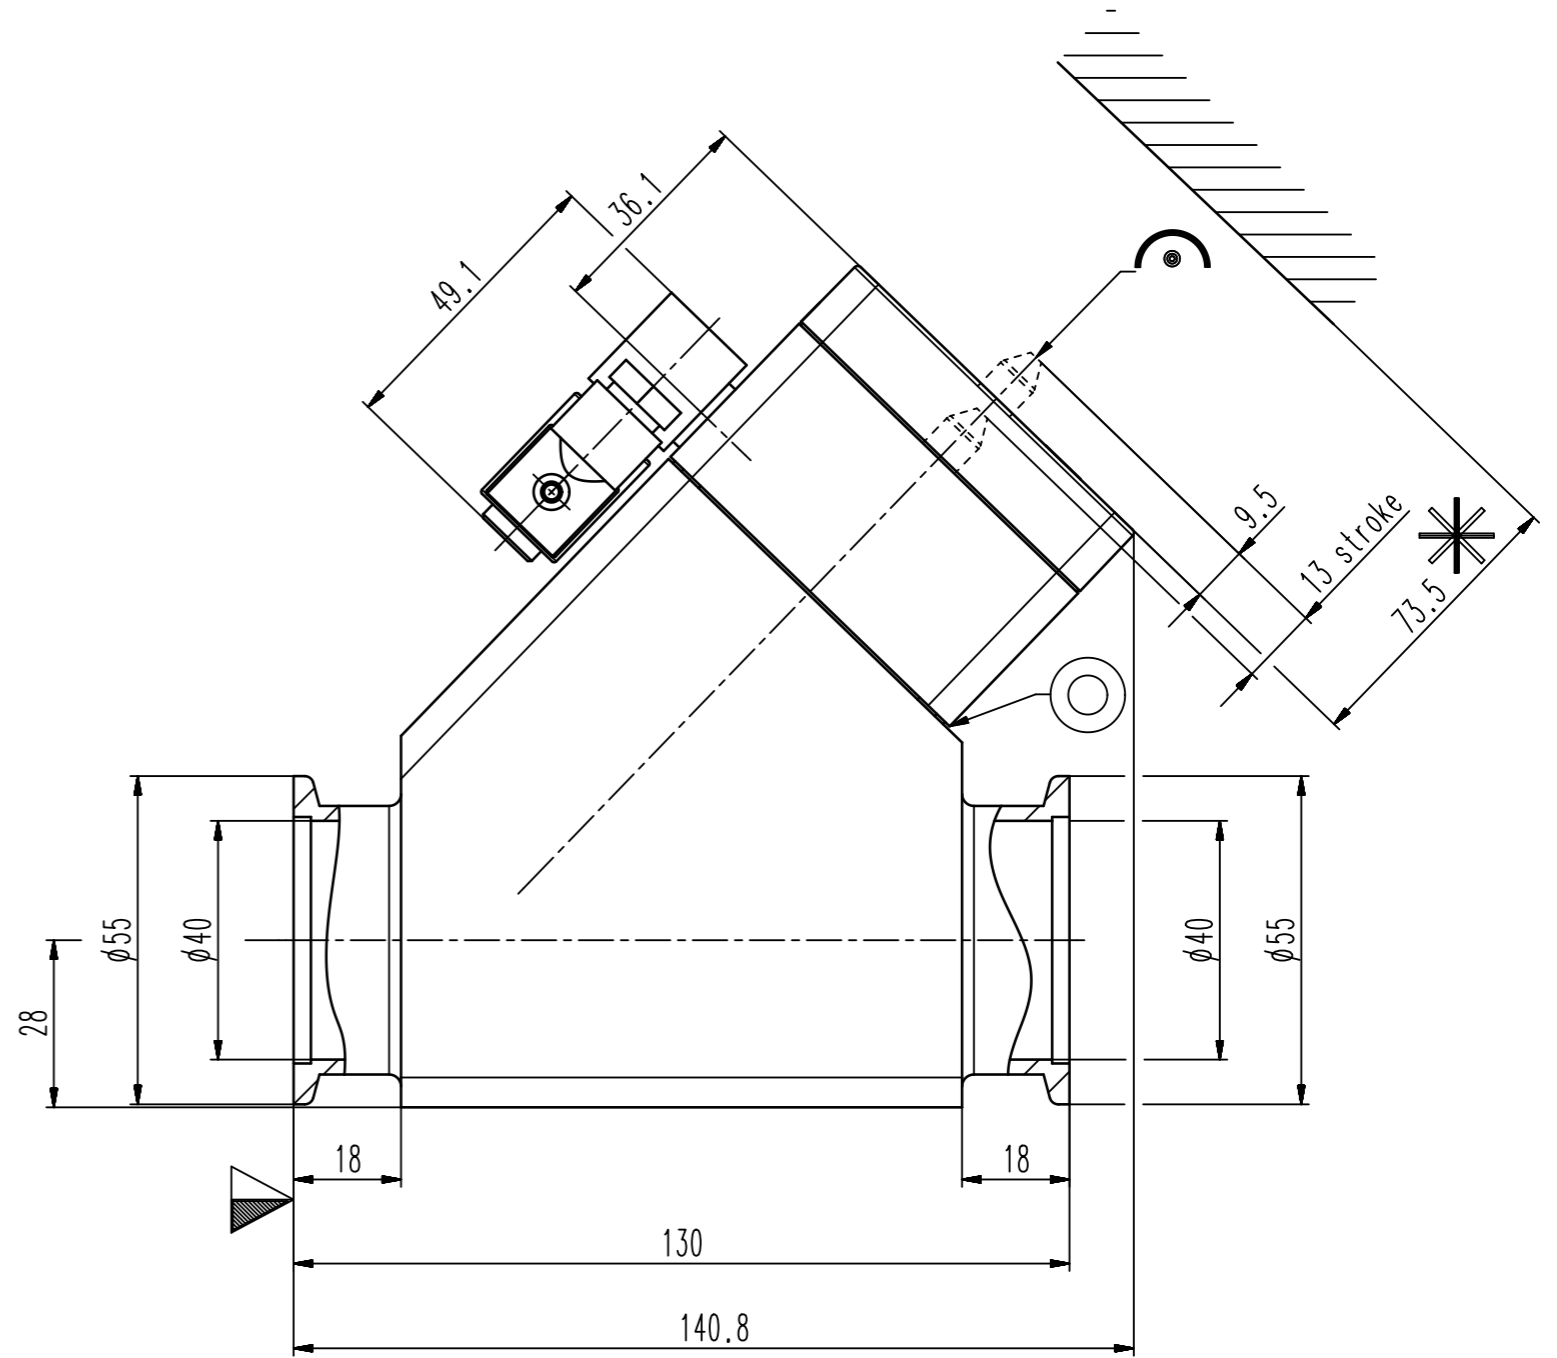

This drawing is the property of VAT.

Revision

Customer number

- ▼ Seat side
- ⊙ Comp. air connection
- ⊕ Electrical connection
- ⊙ Leak detection port
- ⊙ Mech. pos. indication
- ⊙ Position indicator
- ⊙ Required for dismantling
- ⊙ Emergency actuation
- ⊙ For attachment
- ⊙ Bake-out area
- ⊙ Differential pumping port

HV inline valve

VAT Vakuumentile AG
 CH-9469 Haag, Switzerland
 Tel ++41 81 7716161 Fax ++41 81 7714830

Date: 17.11.04
 Name: VEA

Series	265	Ordering No.	26532-KA31-0001
Projection E	DN	Flange	
	40	ISO-KF	
Dimensional Drawing	256624	Rev.	C