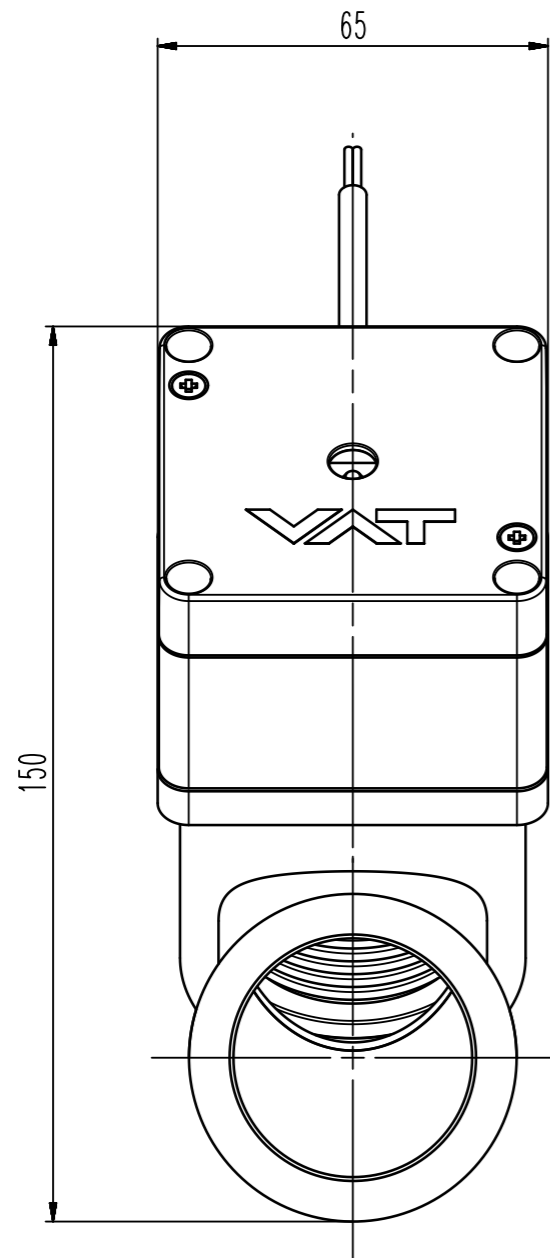

This drawing is the property of VAT.

Revision

Customer number

- ▼ Seat side
- ⊙ Comp. air connection
- ⊕ Electrical connection
- ⊙ Leak detection port
- ⊙ Mech. pos. indication
- ⊙ Position indicator
- ⊙ Required for dismantling
- ⊙ Emergency actuation
- ⊙ For attachment
- ⊙ Bake-out area
- ⊙ Differential pumping port

HV inline valve

VAT Vakuumentile AG
 CH-9469 Haag, Switzerland
 Tel ++41 81 7716161 Fax ++41 81 7714830

Date: 01.06.06
 Name: BCH

Series	265	Ordering No.	26532-KE41-0001
Projection E	DN	Flange	
	40	ISO-KF	
Dimensional Drawing	318604	Rev.	A