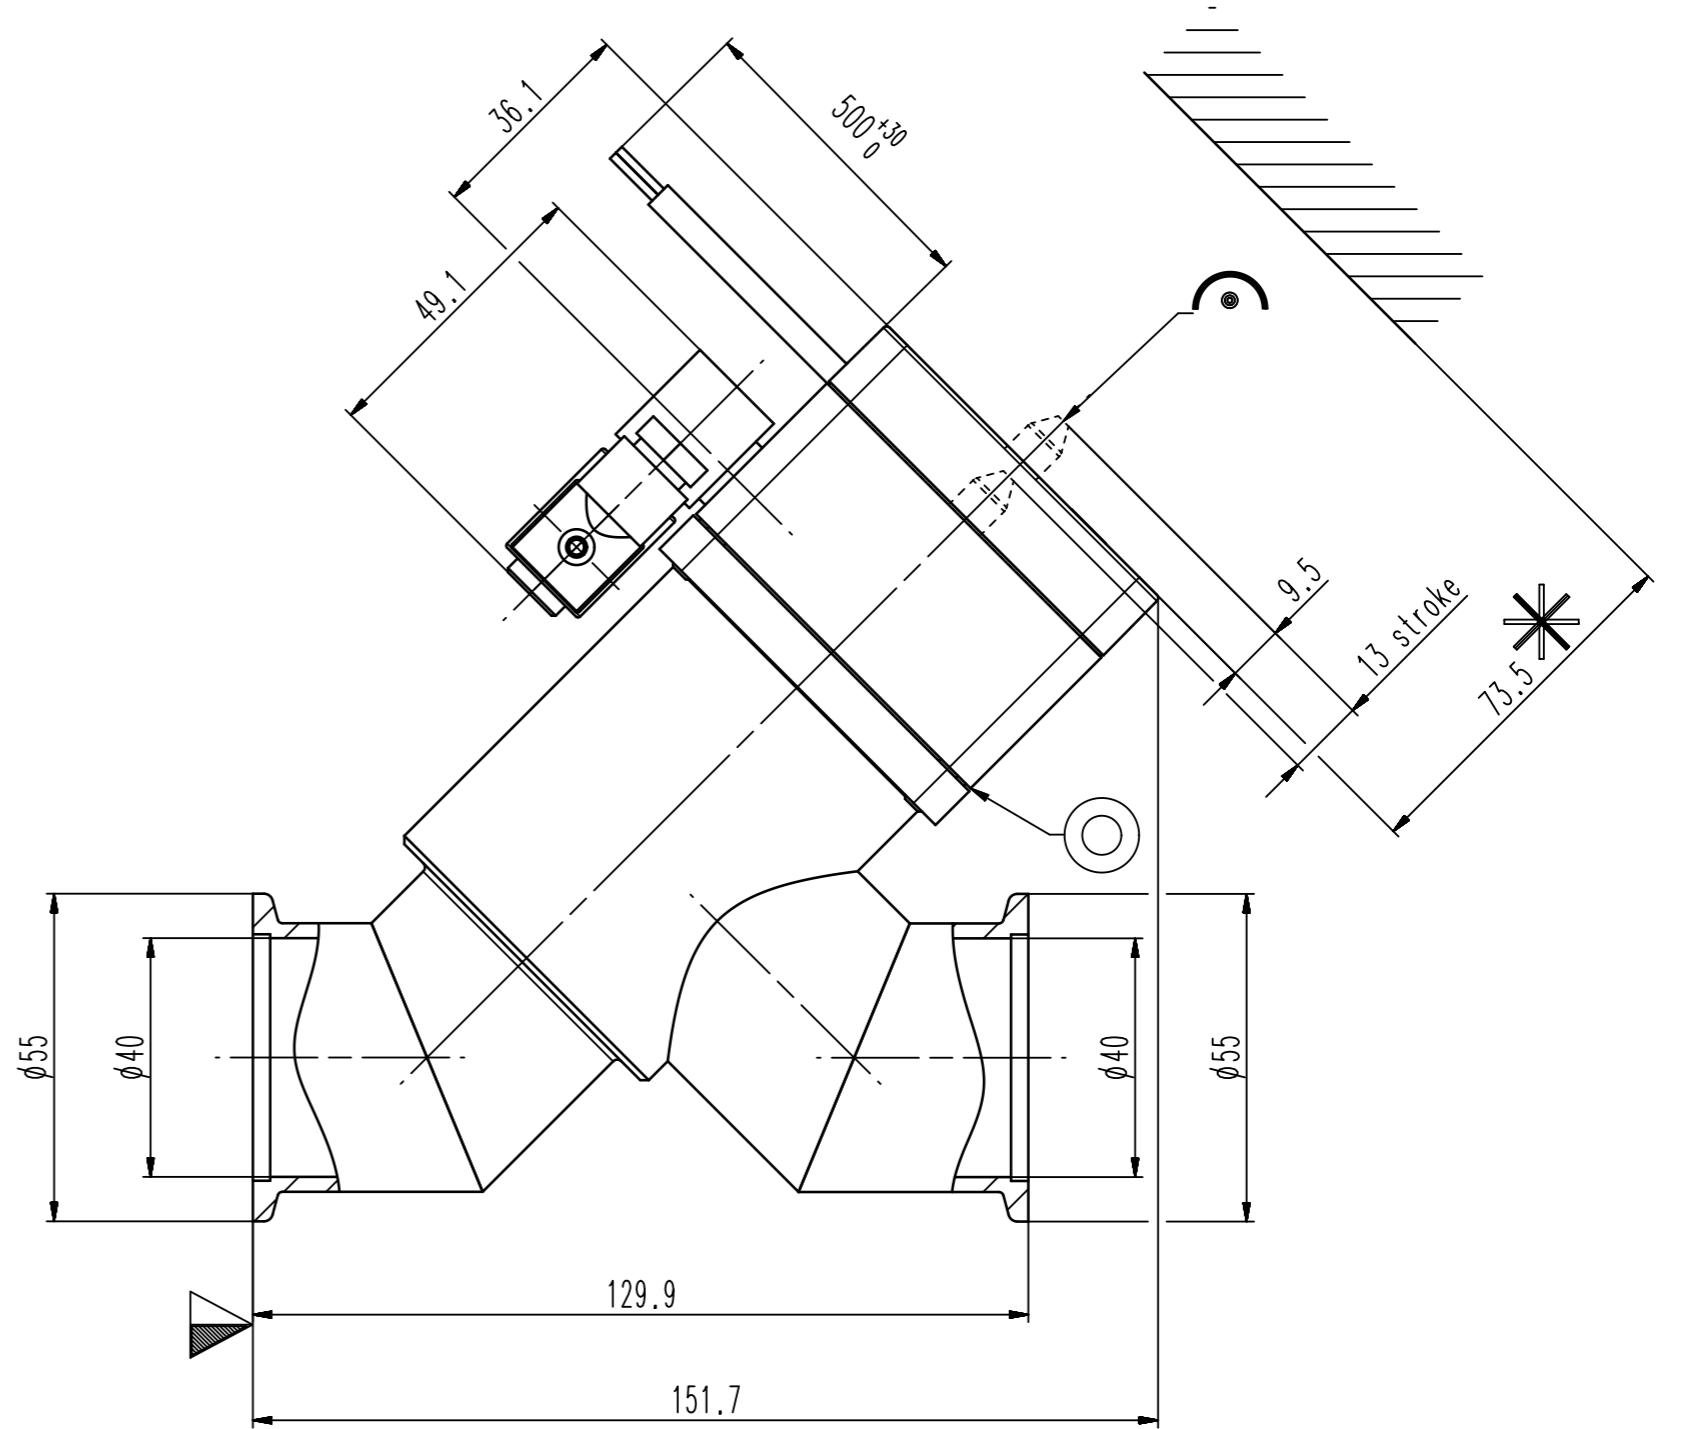

This drawing is the property of VAT.

Revision

Customer number

- ▼ Seat side
- ⊙ Comp. air connection
- ⊕ Electrical connection
- ⊙ Leak detection port
- ⊙ Mech. pos. indication
- ⊙ Position indicator
- ⊙ Required for dismantling
- ⊙ Emergency actuation
- ⊙ For attachment
- ⊙ Bake-out area
- ⊙ Differential pumping port

HV inline valve

VAT Vakuumentile AG
 CH-9469 Haag, Switzerland
 Tel ++41 81 7716161 Fax ++41 81 7714830

Date: 01.06.06
 Name: BCH

Series	265	Ordering No.	26532-KE41-0001
Projection E	DN	Flange	
	40	ISO-KF	
Dimensional Drawing	318604	Rev.	A