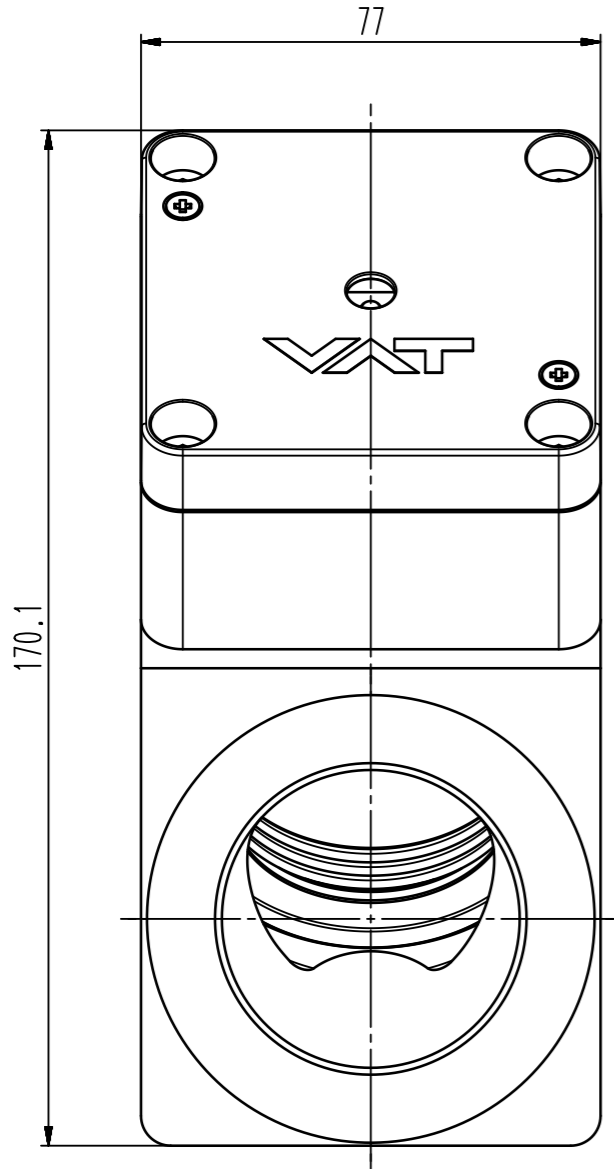

This drawing is the property of VAT.

Revision

Customer number

- ▼ Seat side
- ⊙ Comp. air connection
- ⊙ Electrical connection
- ⊙ Leak detection port
- ⊙ Mech. pos. indication
- ⊙ Position indicator
- ⊙ Required for dismantling
- ⊙ Emergency actuation
- ⊙ For attachment
- ⊙ Bake-out area
- ⊙ Differential pumping port