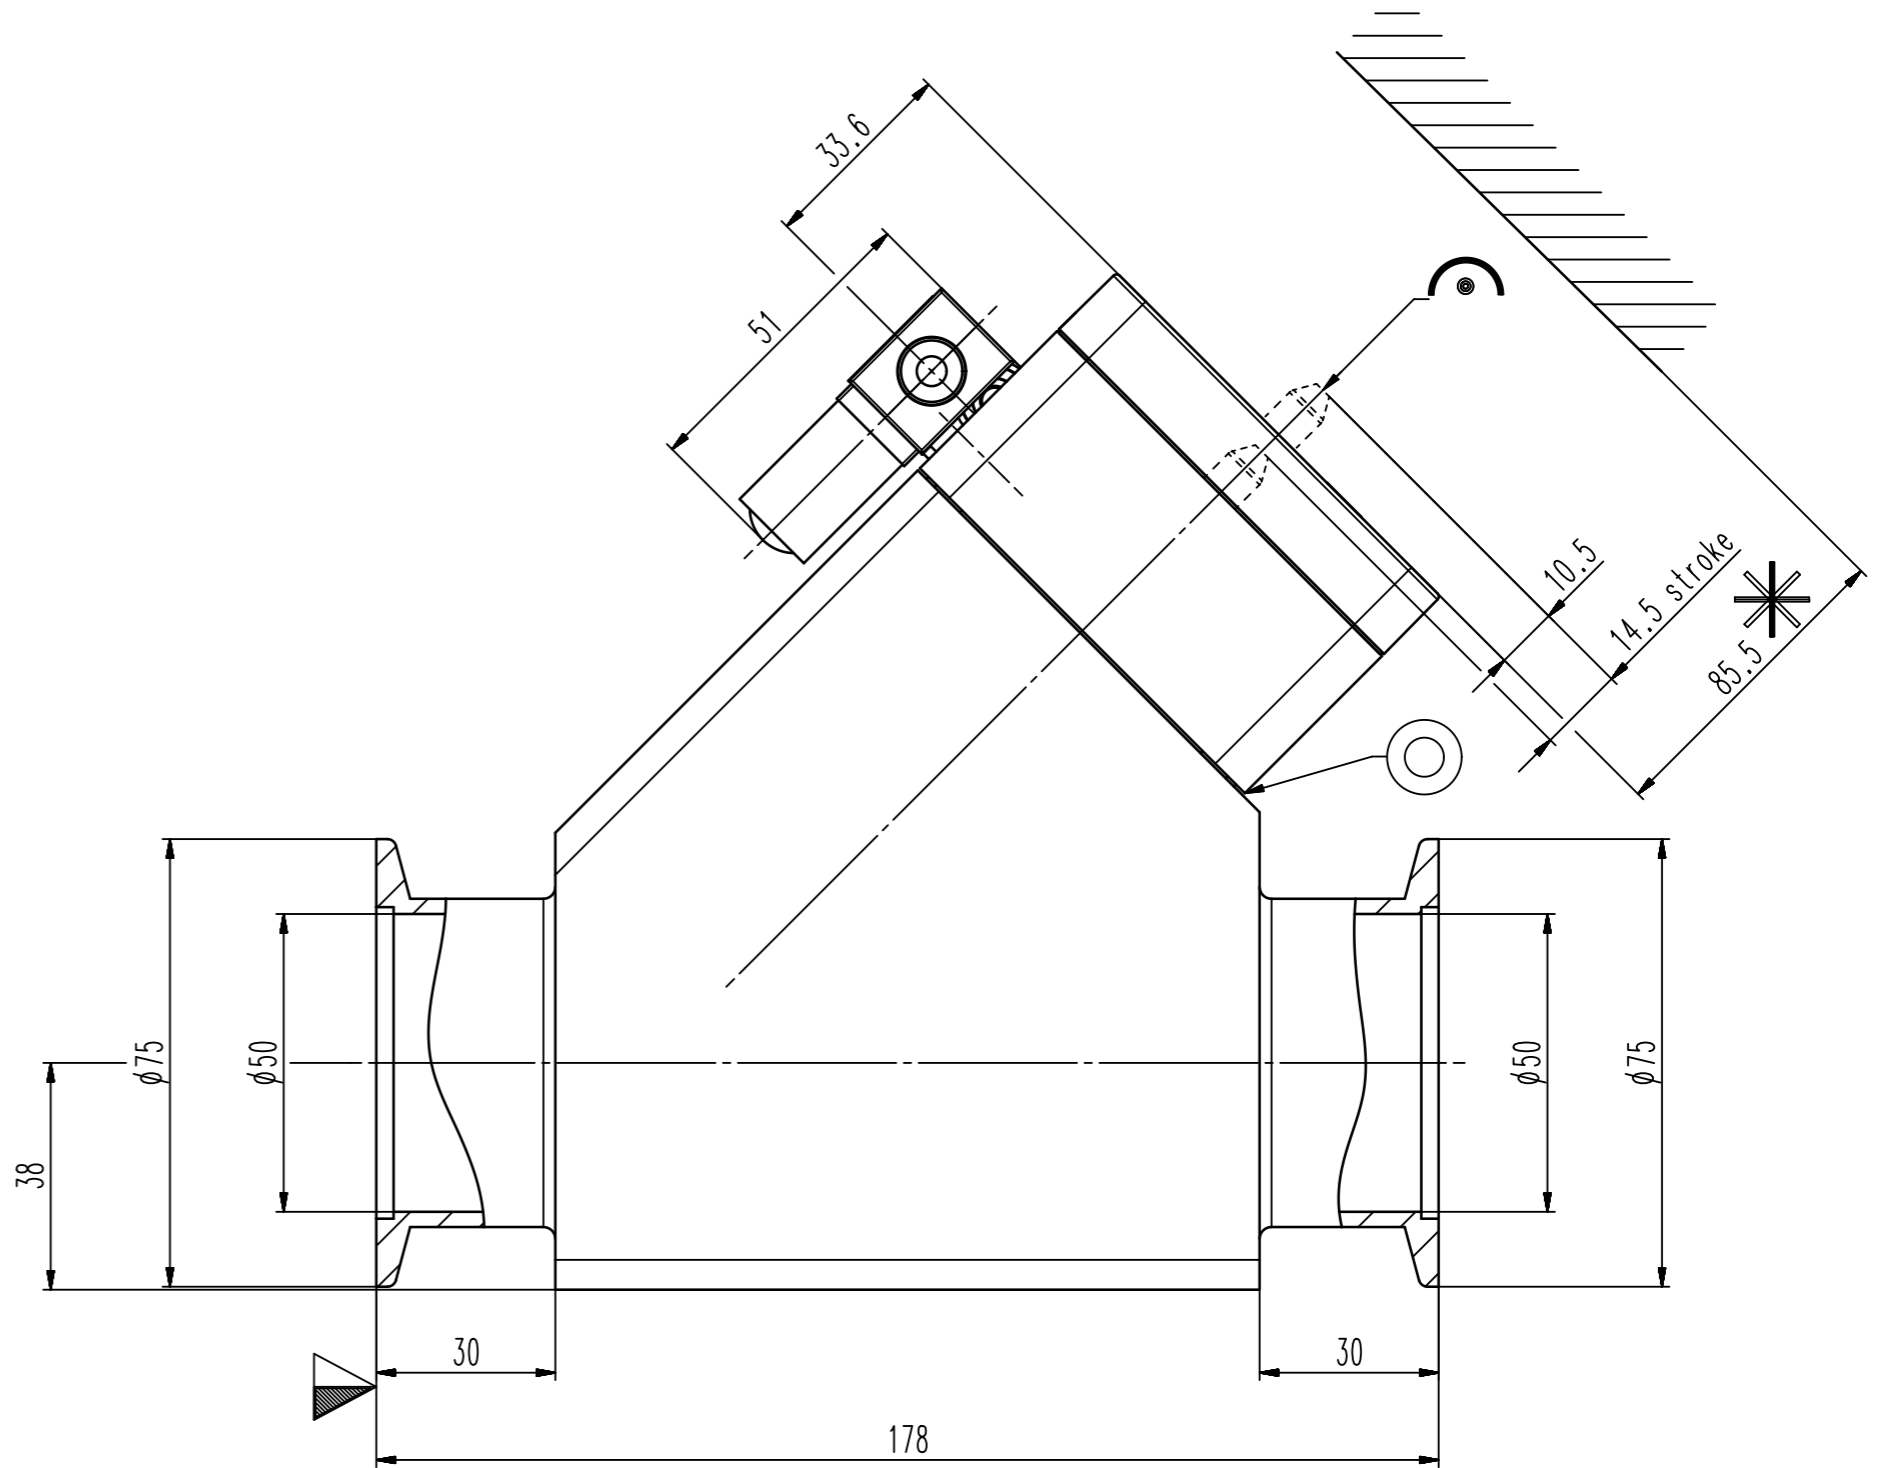

This drawing is the property of VAT.

Revision

Customer number

- ▼ Seat side
- ⊙ Comp. air connection
- ⊙ Electrical connection
- ⊙ Leak detection port
- ⊙ Mech. pos. indication
- ⊙ Position indicator
- ⊙ Required for dismantling
- ⊙ Emergency actuation
- ⊙ For attachment
- ⊙ Bake-out area
- ⊙ Differential pumping port

**HV inline valve**

**VAT** VAT Vakuumventile AG  
 CH-9469 Haag, Switzerland  
 Tel ++41 81 7716161 Fax ++41 81 7714830

Date: 11.02.05  
 Name: BCH

Series	265	Ordering No.	26534-KA31-0001
Projection E	⊙	DN	50
	⊙	Flange	ISO-KF
Dimensional Drawing		258908	Rev. A