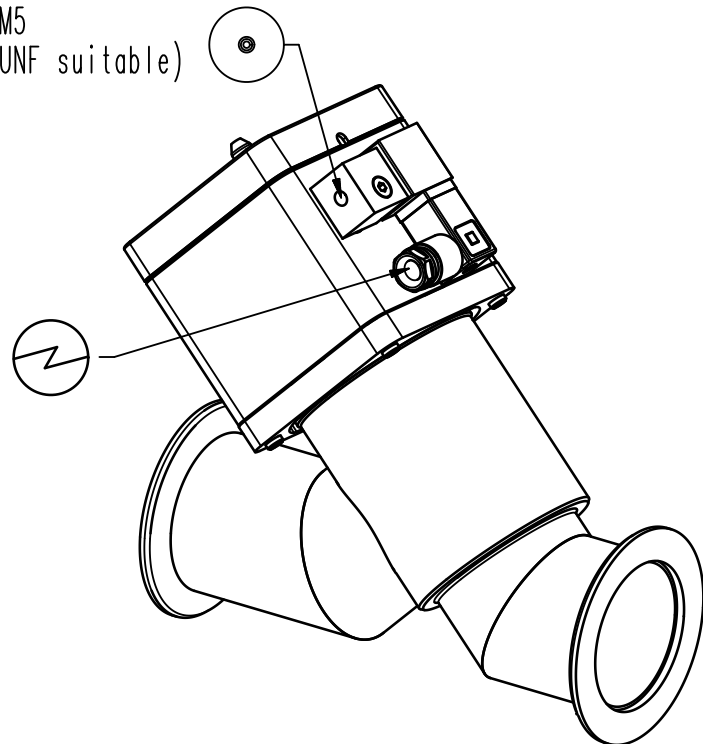

female M5  
(10-32 UNF suitable)  
4-8 bar

- ▼ Seat side
- ⊙ Comp. air connection
- ⊙ Electrical connection
- ⊙ Leak detection port
- ⊙ Mech. pos. indication
- ⊙ Position indicator
- ⊙ Required for dismantling
- ⊙ Emergency actuation
- ⊙ For attachment
- ⊙ Bake-out area
- ⊙ Differential pumping port