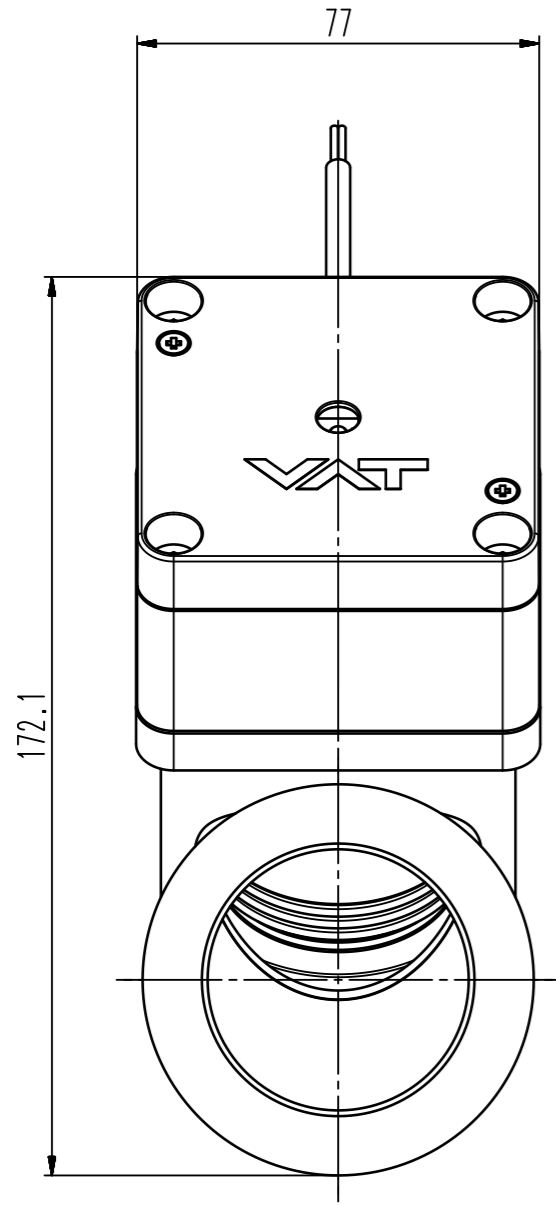

This drawing is the property of VAT.

Revision

Customer number

- ▼ Seat side
- ⊙ Comp. air connection
- ⊕ Electrical connection
- ⊙ Leak detection port
- ⊙ Mech. pos. indication
- ⊙ Position indicator
- ⊙ Required for dismantling
- ⊙ Emergency actuation
- ⊙ For attachment
- ⊙ Bake-out area
- ⊙ Differential pumping port

HV inline valve

VAT Vakuumentile AG
 CH-9469 Haag, Switzerland
 Tel ++41 81 7716161 Fax ++41 81 7714830

Date: 08.12.08
 Name: EMI

Series	265	Ordering No.	26534-KE41-0001
Projection E	⊙	DN	50
		Flange	ISO-KF
Dimensional Drawing		390654	Rev. A