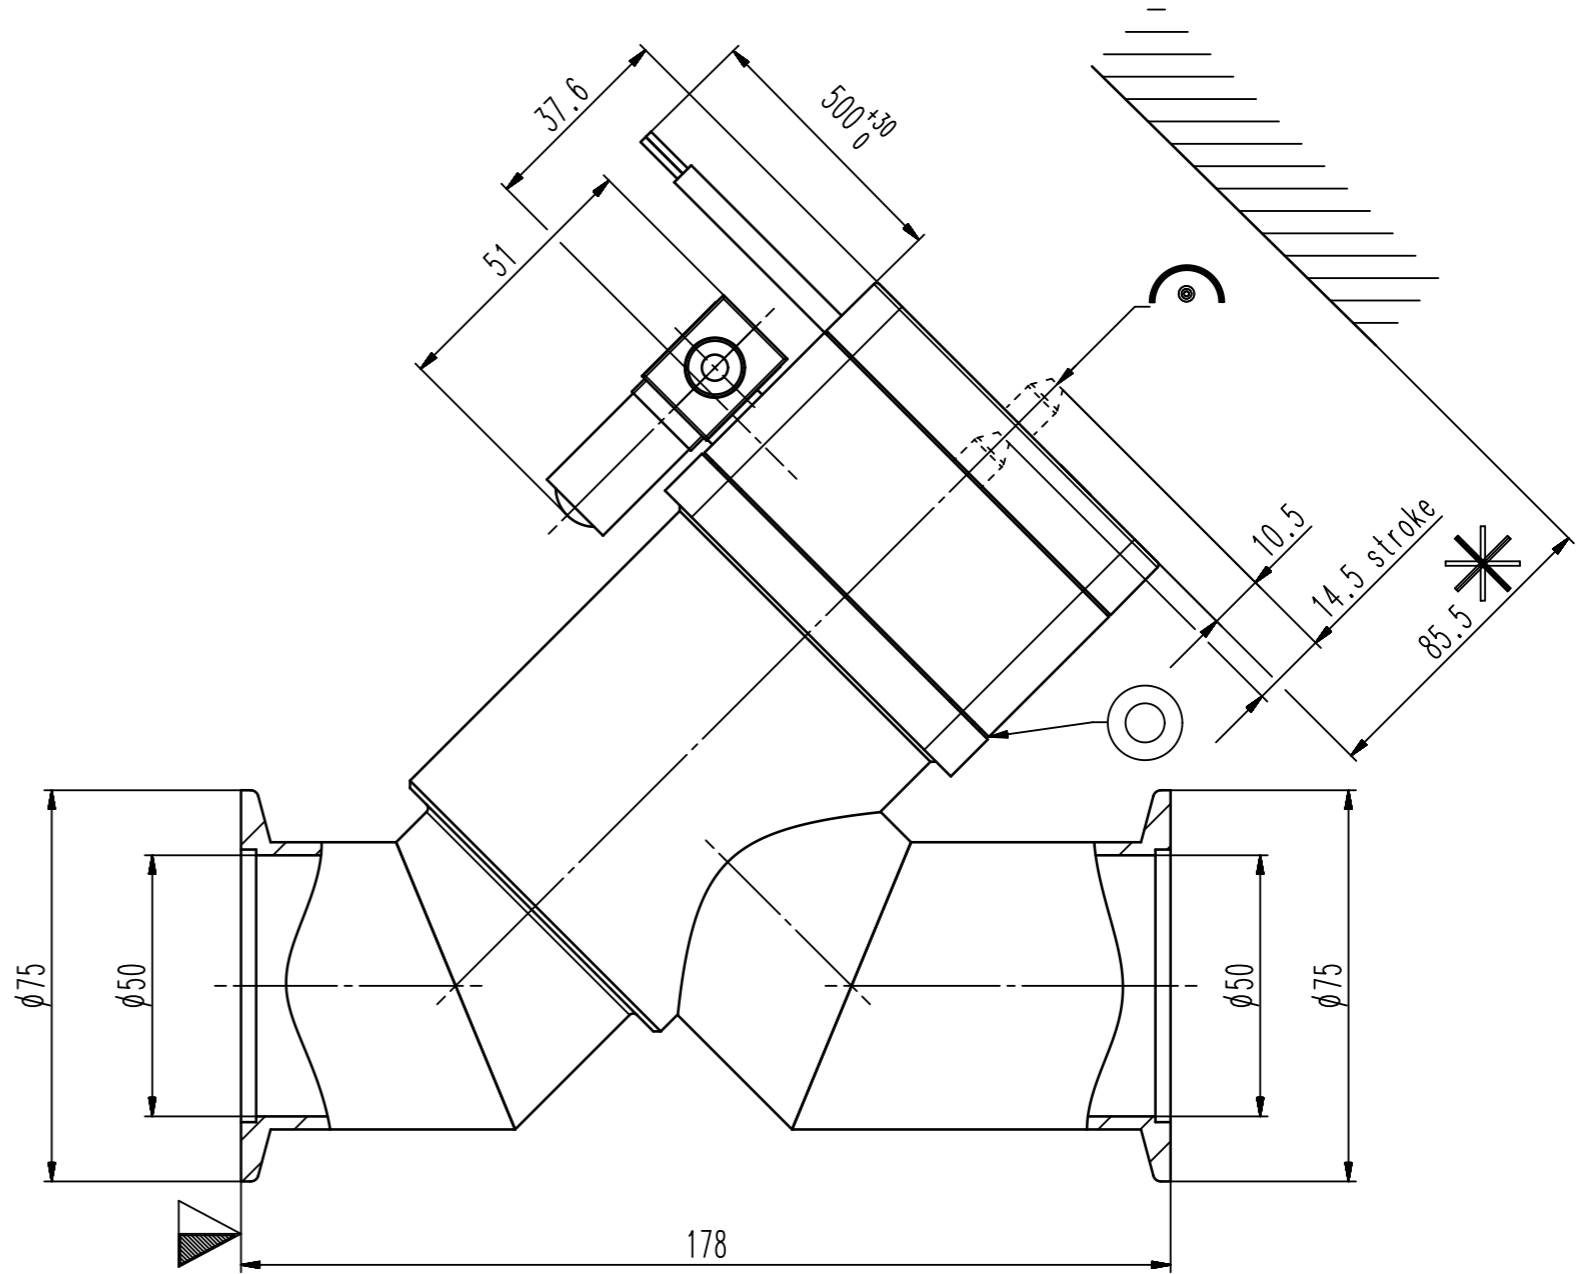

This drawing is the property of VAT.

Revision

Customer number

- ▼ Seat side
- ⊙ Comp. air connection
- ⊕ Electrical connection
- ⊙ Leak detection port
- ⊙ Mech. pos. indication
- ⊙ Position indicator
- ⊙ Required for dismantling
- ⊙ Emergency actuation
- ⊙ For attachment
- ⊙ Bake-out area
- ⊙ Differential pumping port

HV inline valve

VAT Vakuumentile AG
 CH-9469 Haag, Switzerland
 Tel ++41 81 7716161 Fax ++41 81 7714830

Date: 08.12.08
 Name: EMI

Series	265	Ordering No.	26534-KE41-0001
Projection E	⊙	DN	50
		Flange	ISO-KF
Dimensional Drawing		390654	Rev. A