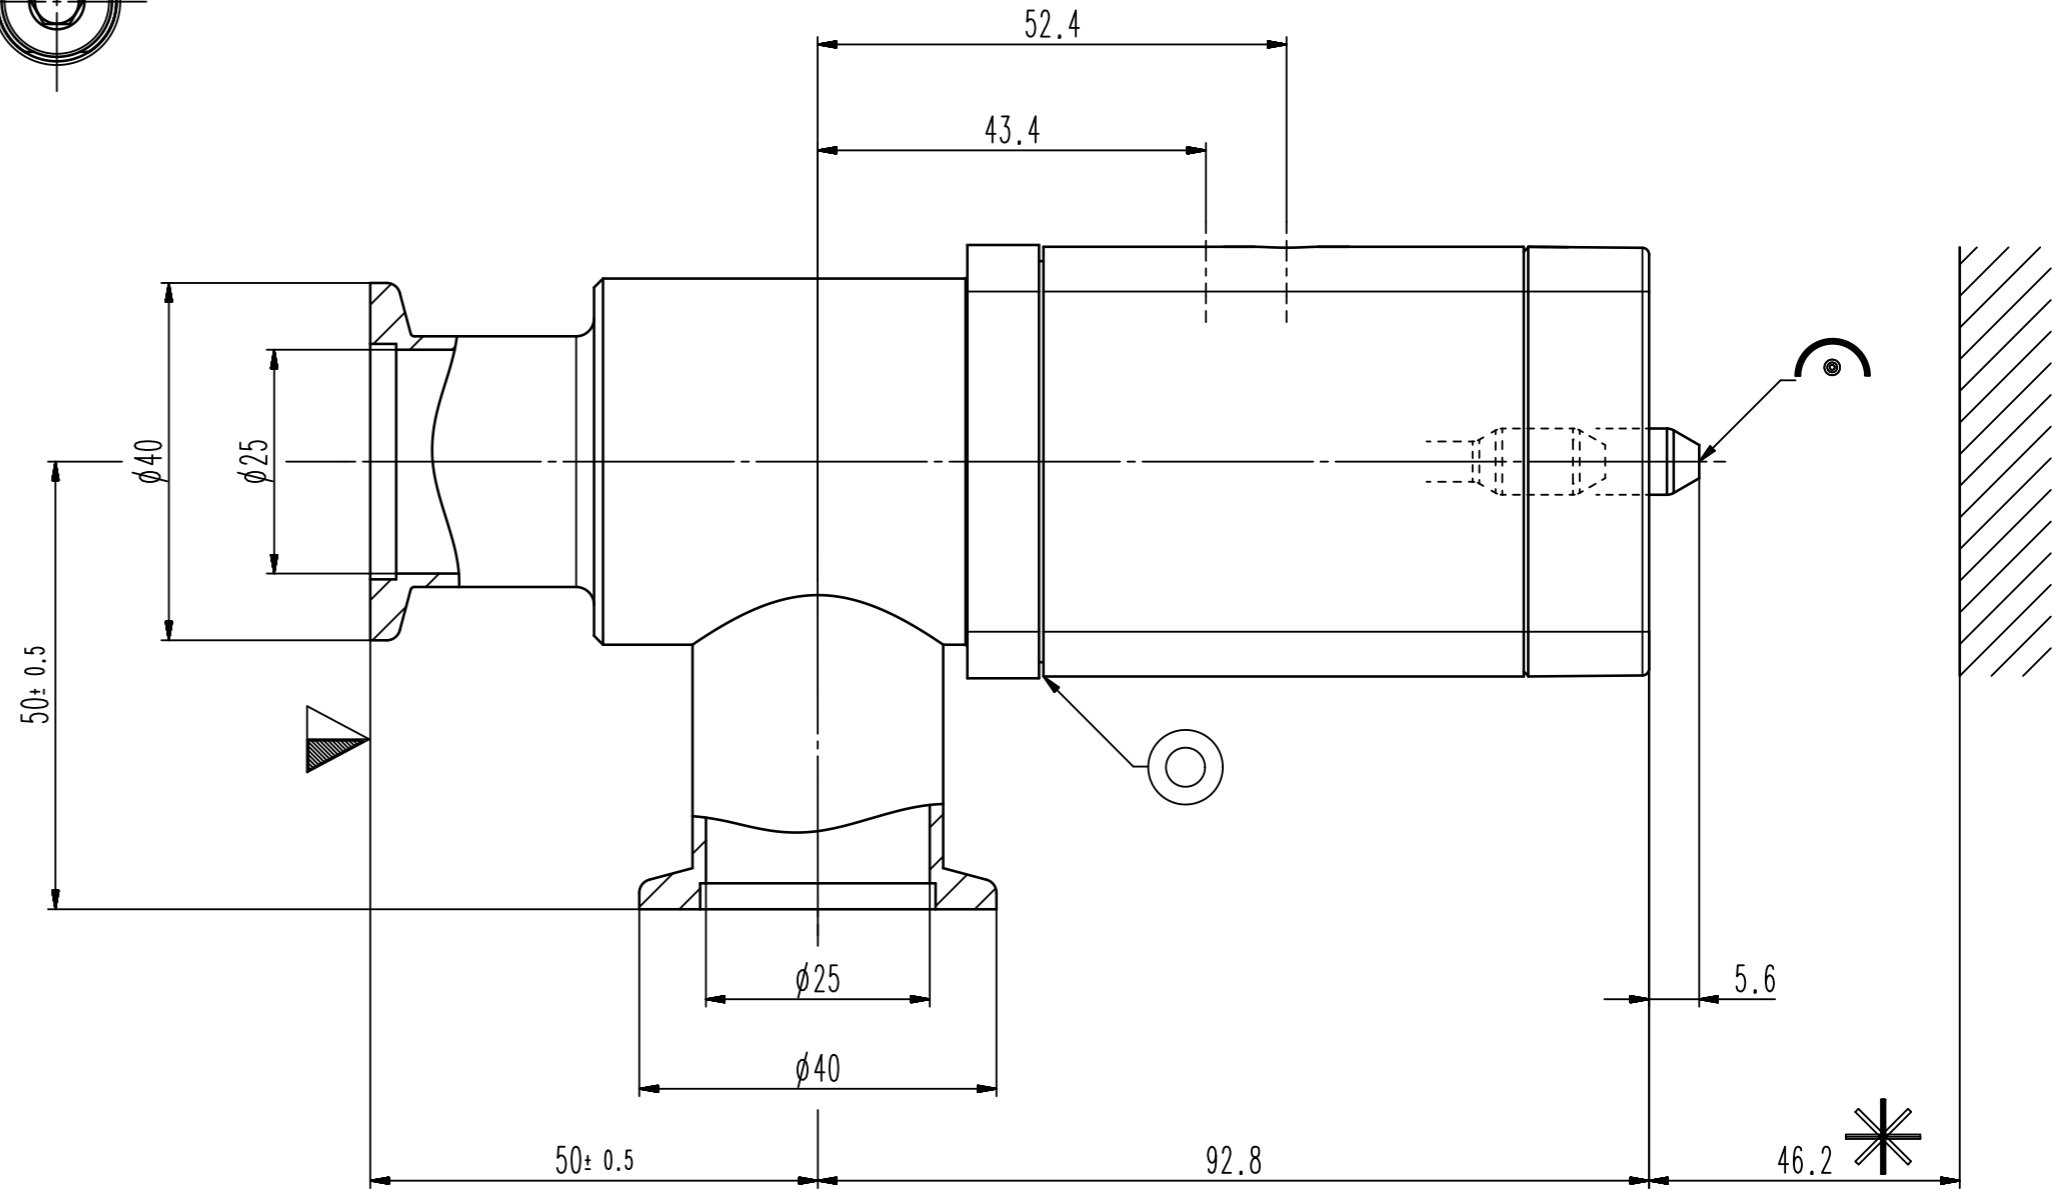

Detail X (2:1)

adjusting screw for softpump position with allen wrench 3mm

- ▼ Seat side
- ⊙ Comp. air connection
- ⊙ Electrical connection
- ⊙ Leak detection port
- ⊙ Mech. pos. indication
- ⊙ Position indicator
- ⊙ Required for dismantling
- ⊙ Emergency actuation
- ⊙ For attachment
- ⊙ Bake-out area
- ⊙ Differential pumping port

Angle valve with soft-pump function

VAT Vakuumentile AG  
CH-9469 Haag, Switzerland  
Tel ++41 81 7716161 Fax ++41 81 7714830

Date: 17.02.06  
Name: BER

Series	290	Ordering No.	29028-KE11-0001
Projection E	DN	Flange	
	25	ISO-KF	
Dimensional Drawing	311031	Rev.	B