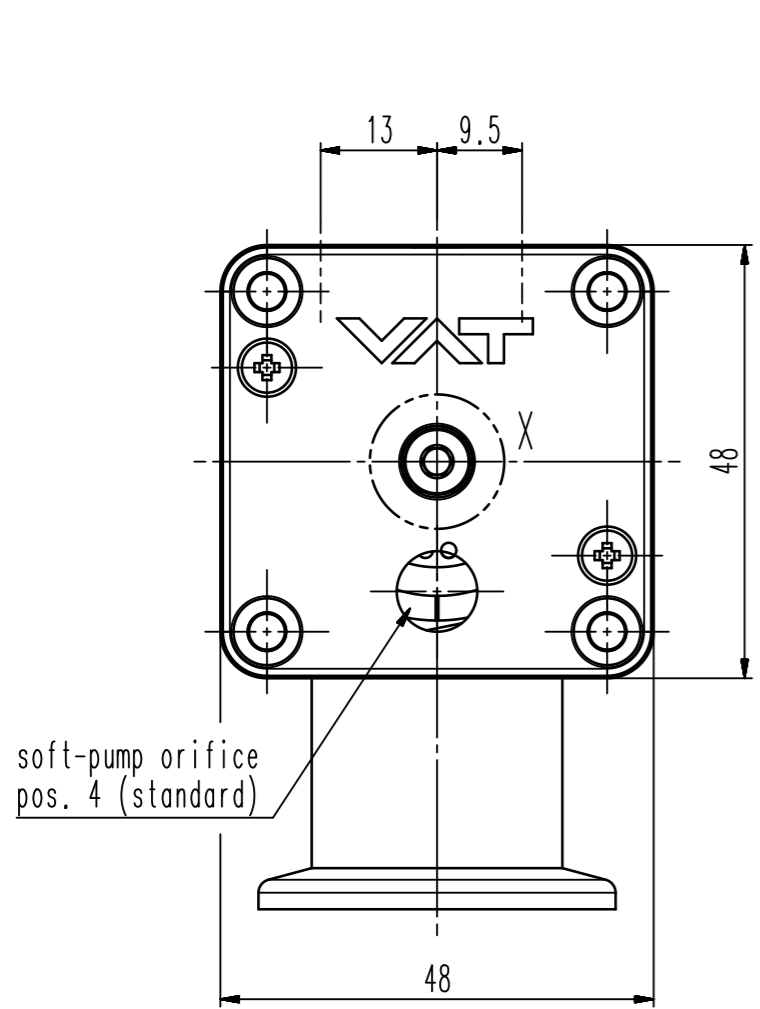

Detail X (2:1)

adjusting screw for softpump position with allen wrench 3mm

- ▼ Seat side
- ⊙ Comp. air connection
- ⊙ Electrical connection
- ⊙ Leak detection port
- ⊙ Mech. pos. indication
- ⊙ Position indicator
- ⊙ Required for dismantling
- ⊙ Emergency actuation
- ⊙ For attachment
- ⊙ Bake-out area
- ⊙ Differential pumping port

Angle valve with soft-pump function

VAT Vakuumentile AG  
CH-9469 Haag, Switzerland  
Tel ++41 81 7716161 Fax ++41 81 7714830

Date: 17.02.06  
Name: BER

Series	290	Ordering No.	29028-KE11-0001
Projection E	DN	Flange	
	25	ISO-KF	
Dimensional Drawing	311031	Rev.	B