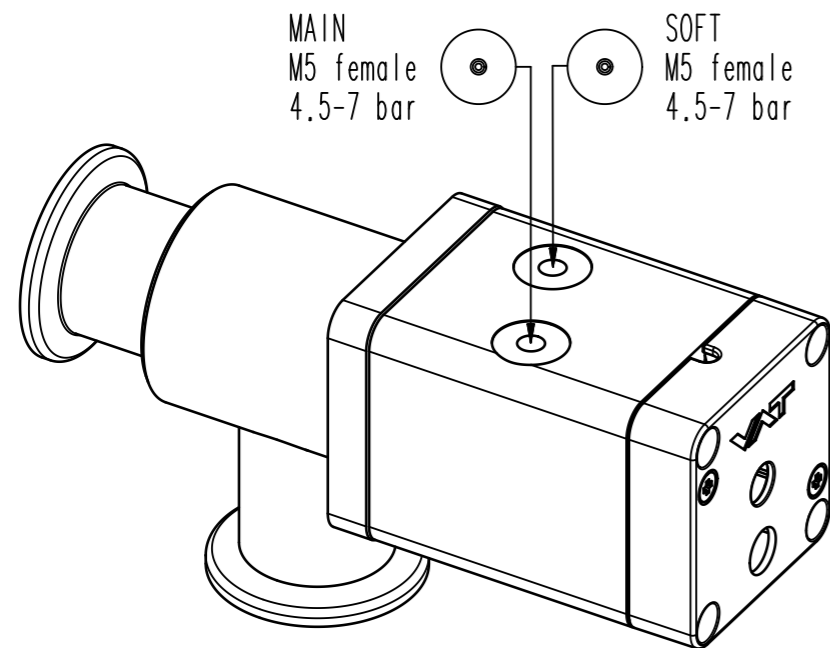

Detail X (2:1)

adjusting screw for softpump position with allen wrench 3mm

- ▼ Seat side
- ⊙ Comp. air connection
- ⊙ Electrical connection
- ⊙ Leak detection port
- ⊙ Mech. pos. indication
- ⊙ Position indicator
- ⊙ Required for dismantling
- ⊙ Emergency actuation
- ⊙ For attachment
- ⊙ Bake-out area
- ⊙ Differential pumping port

Angle valve with soft-pump function

VAT Vakuumentile AG  
CH-9469 Haag, Switzerland  
Tel ++41 81 7716161 Fax ++41 81 7714830

Date: 17.02.06  
Name: BER

Series	290	Ordering No.	29028-KE11-0001
Projection E	DN	Flange	
	25	ISO-KF	
Dimensional Drawing	311031	Rev.	B