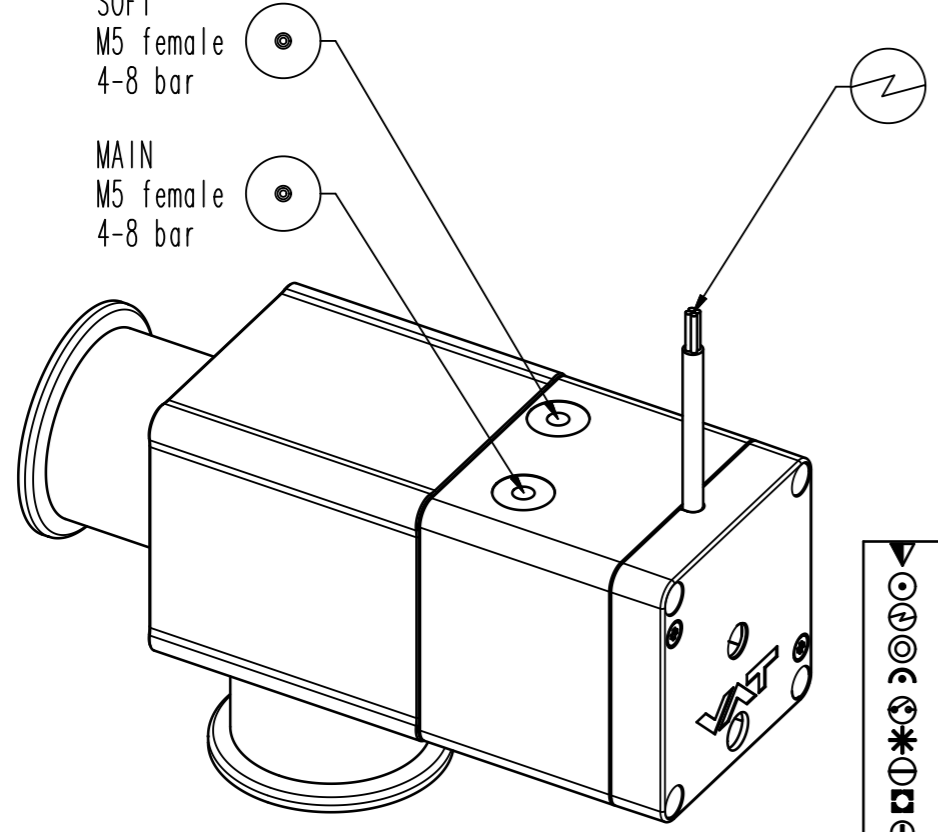

SOFT
M5 female
4-8 bar

MAIN
M5 female
4-8 bar

- ▼ Seat side
- ⊙ Comp. air connection
- ⊙ Electrical connection
- ⊙ Leak detection port
- ⊙ Mech. pos. indication
- ⊙ Position indicator
- ⊙ Required for dismantling
- ⊙ Emergency actuation
- ⊙ For attachment
- ⊙ Bake-out area
- ⊙ Differential pumping port

Angle valve with soft-pump function

VAT Vakuumentile AG
CH-9469 Haag, Switzerland
Tel ++41 81 7716161 Fax ++41 81 7714830

Date: 21.06.05
Name: ZVP

Series	290	Ordering No.	29032-KA21-0001
Projection E	DN	Flange	
	40	ISO-KF	
Dimensional Drawing	262380	Rev.	C