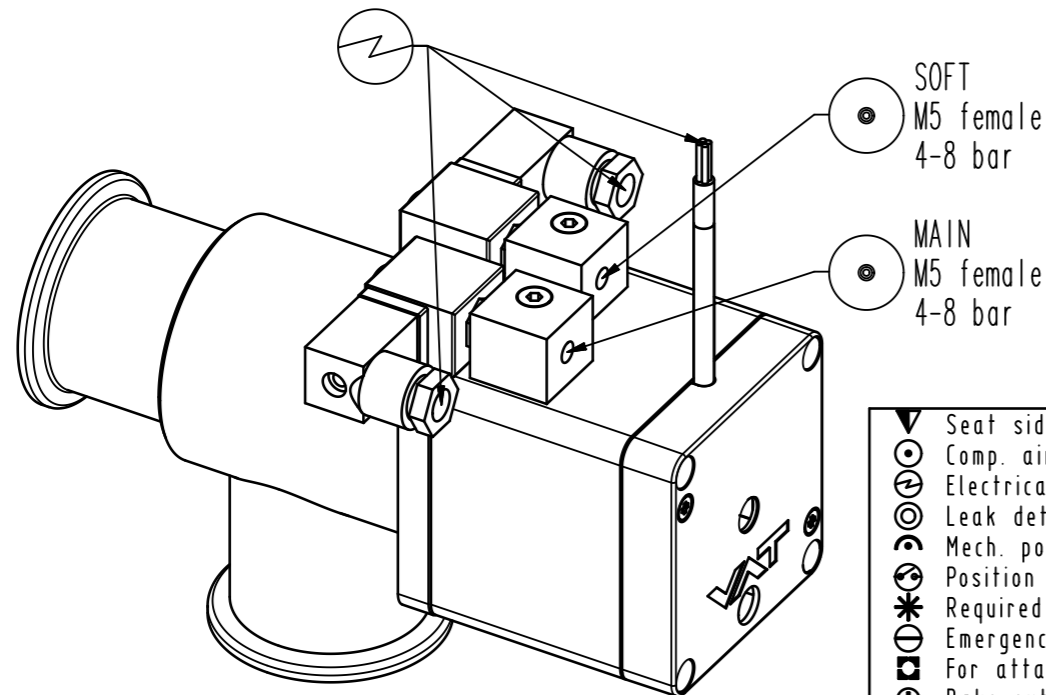

Detail X (2:1)

adjusting screw for softpump position with allen wrench 3mm

- ▼ Seat side
- ⊙ Comp. air connection
- ⊙ Electrical connection
- ⊙ Leak detection port
- ⊙ Mech. pos. indication
- ⊙ Position indicator
- ⊙ Required for dismantling
- ⊙ Emergency actuation
- ⊙ For attachment
- ⊙ Bake-out area
- ⊙ Differential pumping port

Angle valve with soft-pump function

VAT Vakuumentile AG
CH-9469 Haag, Switzerland
Tel ++41 81 7716161 Fax ++41 81 7714830

Date: 21.09.05
Name: ZVP

Series	290	Ordering No.	29032-KE41-0001
Projection E	DN	Flange	
	40	ISO-KF	
Dimensional Drawing	264738	Rev.	A