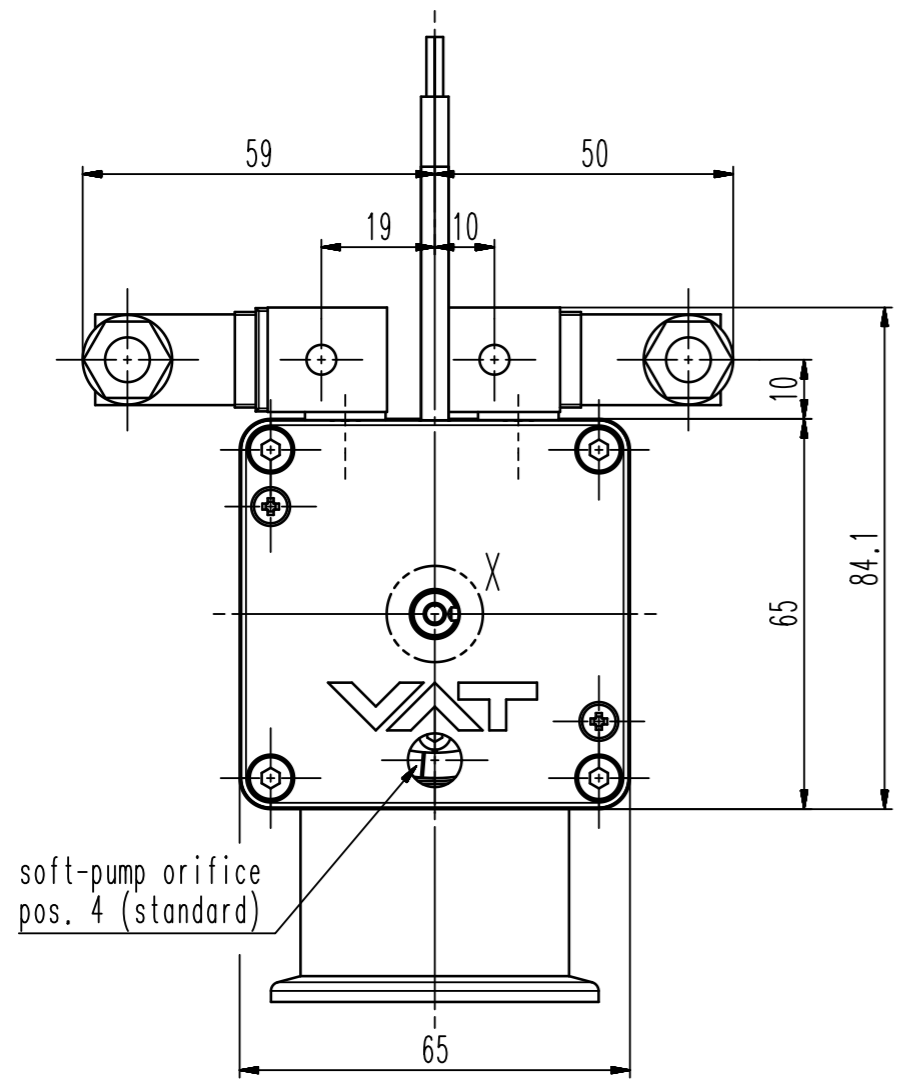

Detail X (2:1)

adjusting screw for softpump position with allen wrench 3mm

- ▼ Seat side
- ⊙ Comp. air connection
- ⊙ Electrical connection
- ⊙ Leak detection port
- ⊙ Mech. pos. indication
- ⊙ Position indicator
- ⊙ Required for dismantling
- ⊙ Emergency actuation
- ⊙ For attachment
- ⊙ Bake-out area
- ⊙ Differential pumping port

Angle valve with soft-pump function

VAT Vakuumentile AG
CH-9469 Haag, Switzerland
Tel ++41 81 7716161 Fax ++41 81 7714830

Date: 21.09.05
Name: ZVP

Series	290	Ordering No.	29032-KE41-0001
Projection E	DN	Flange	
	40	ISO-KF	
Dimensional Drawing	264738	Rev.	A