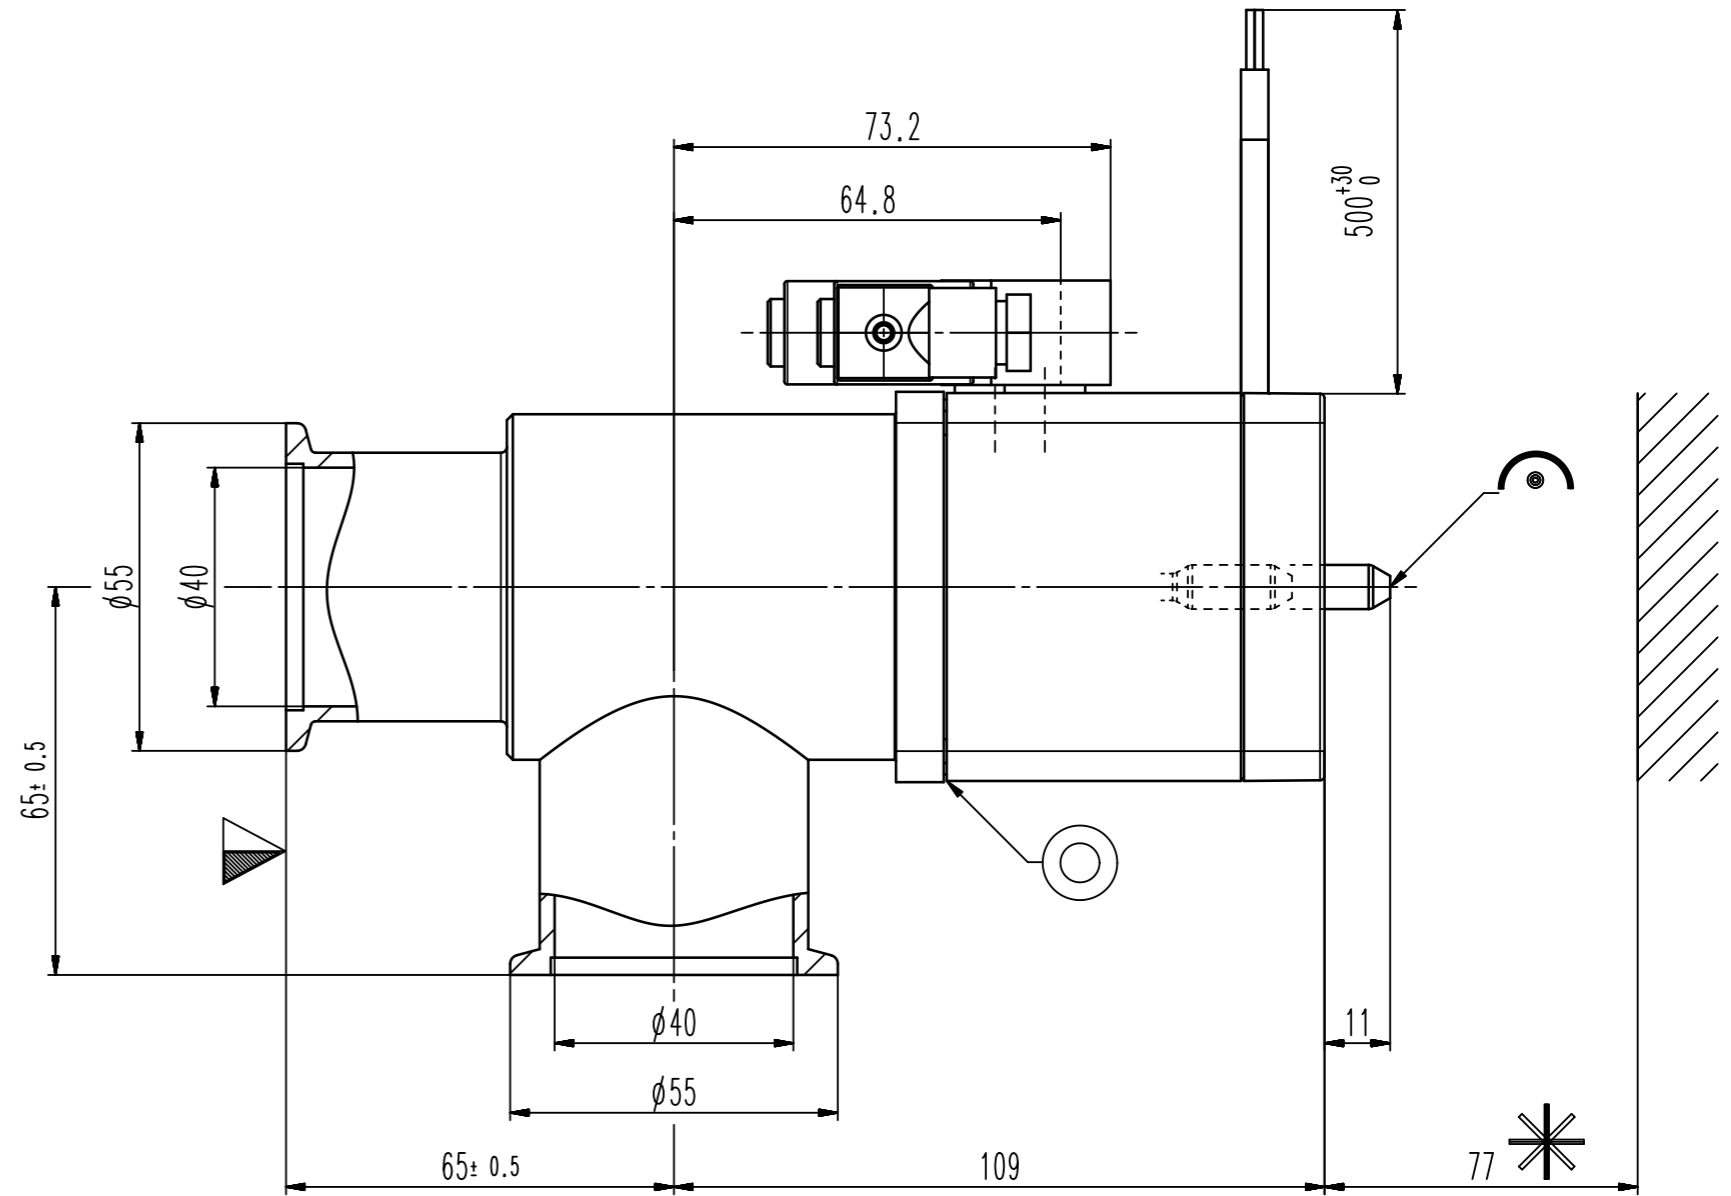

Detail X (2:1)

adjusting screw for softpump position with allen wrench 3mm

- ▼ Seat side
- ⊙ Comp. air connection
- ⊙ Electrical connection
- ⊙ Leak detection port
- ⊙ Mech. pos. indication
- ⊙ Position indicator
- ⊙ Required for dismantling
- ⊙ Emergency actuation
- ⊙ For attachment
- ⊙ Bake-out area
- ⊙ Differential pumping port

Angle valve with soft-pump function

VAT Vakuumentile AG
CH-9469 Haag, Switzerland
Tel ++41 81 7716161 Fax ++41 81 7714830

Date: 21.09.05
Name: ZVP

Series	290	Ordering No.	29032-KE41-0001
Projection E	DN	Flange	
	40	ISO-KF	
Dimensional Drawing	264738	Rev.	A