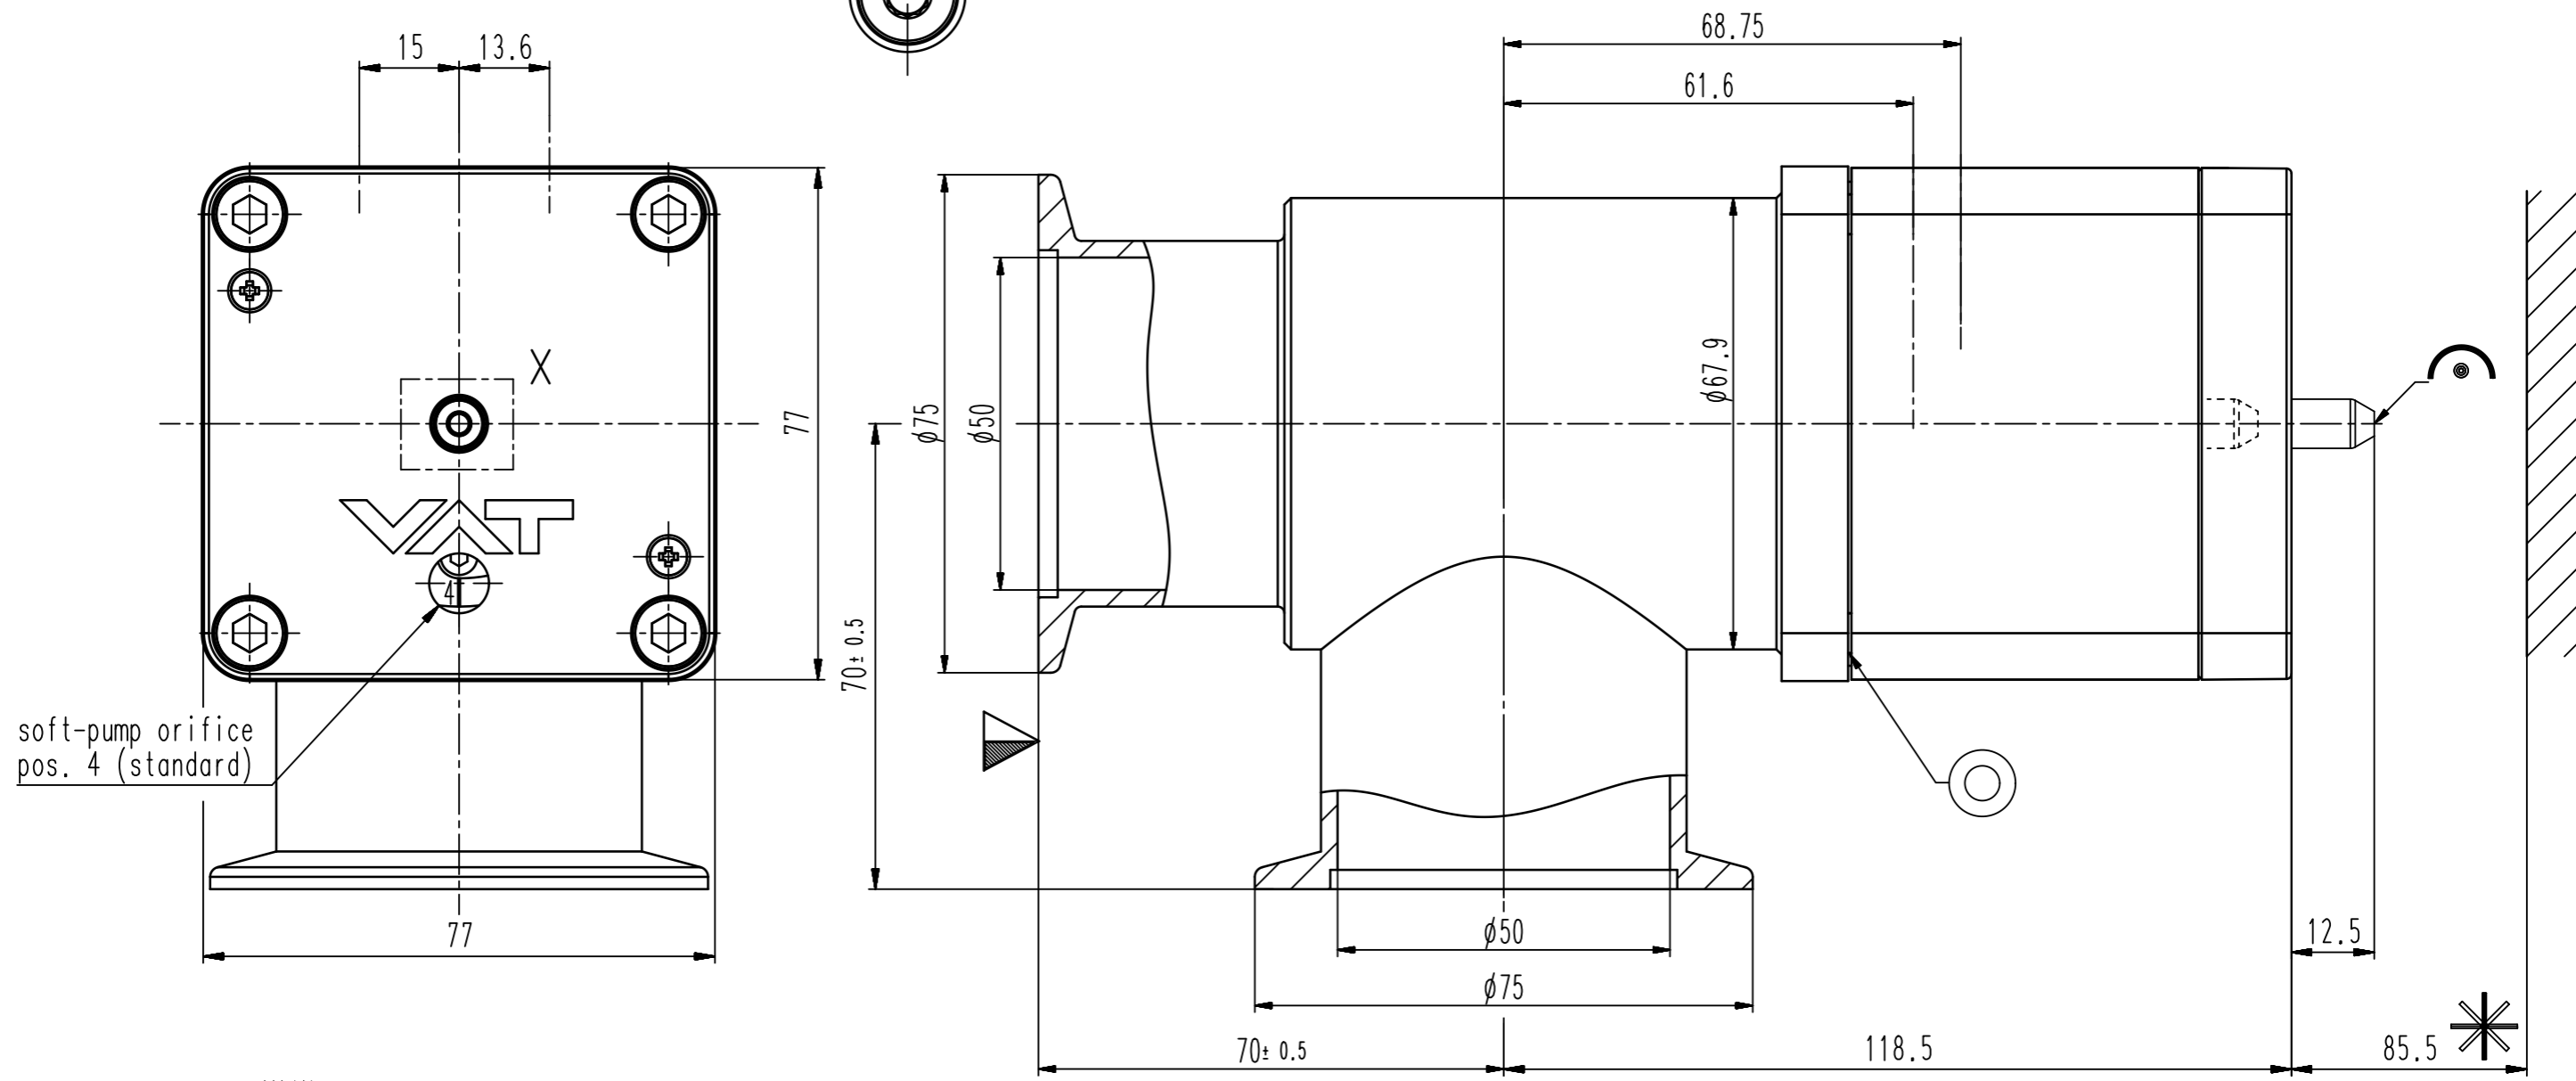

This drawing is the property of VAT.

Revision

Customer number

adjusting screw for soft pump position with allen wrench 3mm

Detail X
(2:1)

soft-pump orifice pos. 4 (standard)

MAIN
M5 female
4-8 bar

SOFT
M5 female
4-8 bar

- ▼ Seat side
- Comp. air connection
- Electrical connection
- Leak detection port
- Mech. pos. indication
- Position indicator
- * Required for dismantling
- Emergency actuation
- For attachment
- Bake-out area
- Differential pumping port

Angle valve with soft-pump function

VAT Vakuumentile AG
CH-9469 Haag, Switzerland
Tel ++41 81 7716161 Fax ++41 81 7714830

Date: 23.06.09
Name: GRX

Series	290	Ordering No.	29034-KE11-0002
Projection E	DN	Flange	
	50	ISO-KF	
Dimensional Drawing	408462	Rev.	