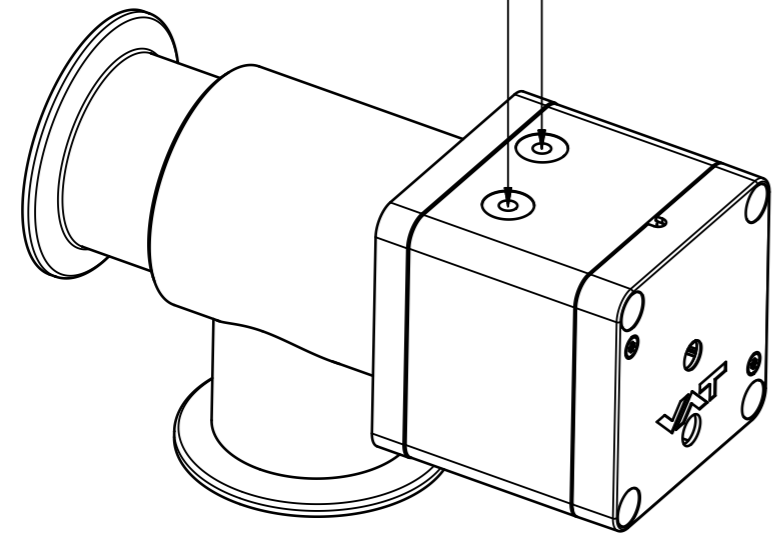

This drawing is the property of VAT.

Revision

Customer number

adjusting screw for soft pump position with allen wrench 3mm

Detail X
(2:1)

soft-pump orifice pos. 4 (standard)

MAIN
M5 female
4-8 bar

SOFT
M5 female
4-8 bar

- ▼ Seat side
- Comp. air connection
- Electrical connection
- Leak detection port
- Mech. pos. indication
- Position indicator
- * Required for dismantling
- Emergency actuation
- For attachment
- Bake-out area
- Differential pumping port

Angle valve with soft-pump function

VAT Vakuumentile AG
CH-9469 Haag, Switzerland
Tel ++41 81 7716161 Fax ++41 81 7714830

Date: 23.06.09
Name: GRX

Series	290	Ordering No.	29034-KE11-0002
Projection E	DN	Flange	
	50	ISO-KF	
Dimensional Drawing	408462	Rev.	