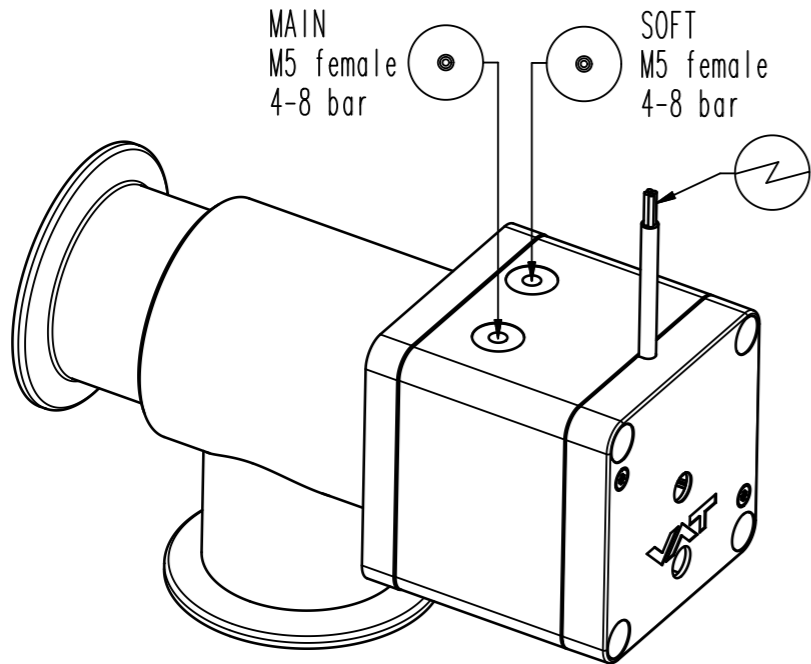

This drawing is the property of VAT.

Revision

Customer number

- ▼ Seat side
- Comp. air connection
- Electrical connection
- Leak detection port
- Mech. pos. indication
- Position indicator
- Required for dismantling
- Emergency actuation
- For attachment
- Bake-out area
- Differential pumping port

Angle valve with soft-pump function

VAT Vakuumentile AG
CH-9469 Haag, Switzerland
Tel ++41 81 7716161 Fax ++41 81 7714830

Date: 23.06.09
Name: GRX

Series	290	Ordering No.	29034-KE21-0002
Projection E	DN	Flange	
	50	ISO-KF	
Dimensional Drawing	408490	Rev.	