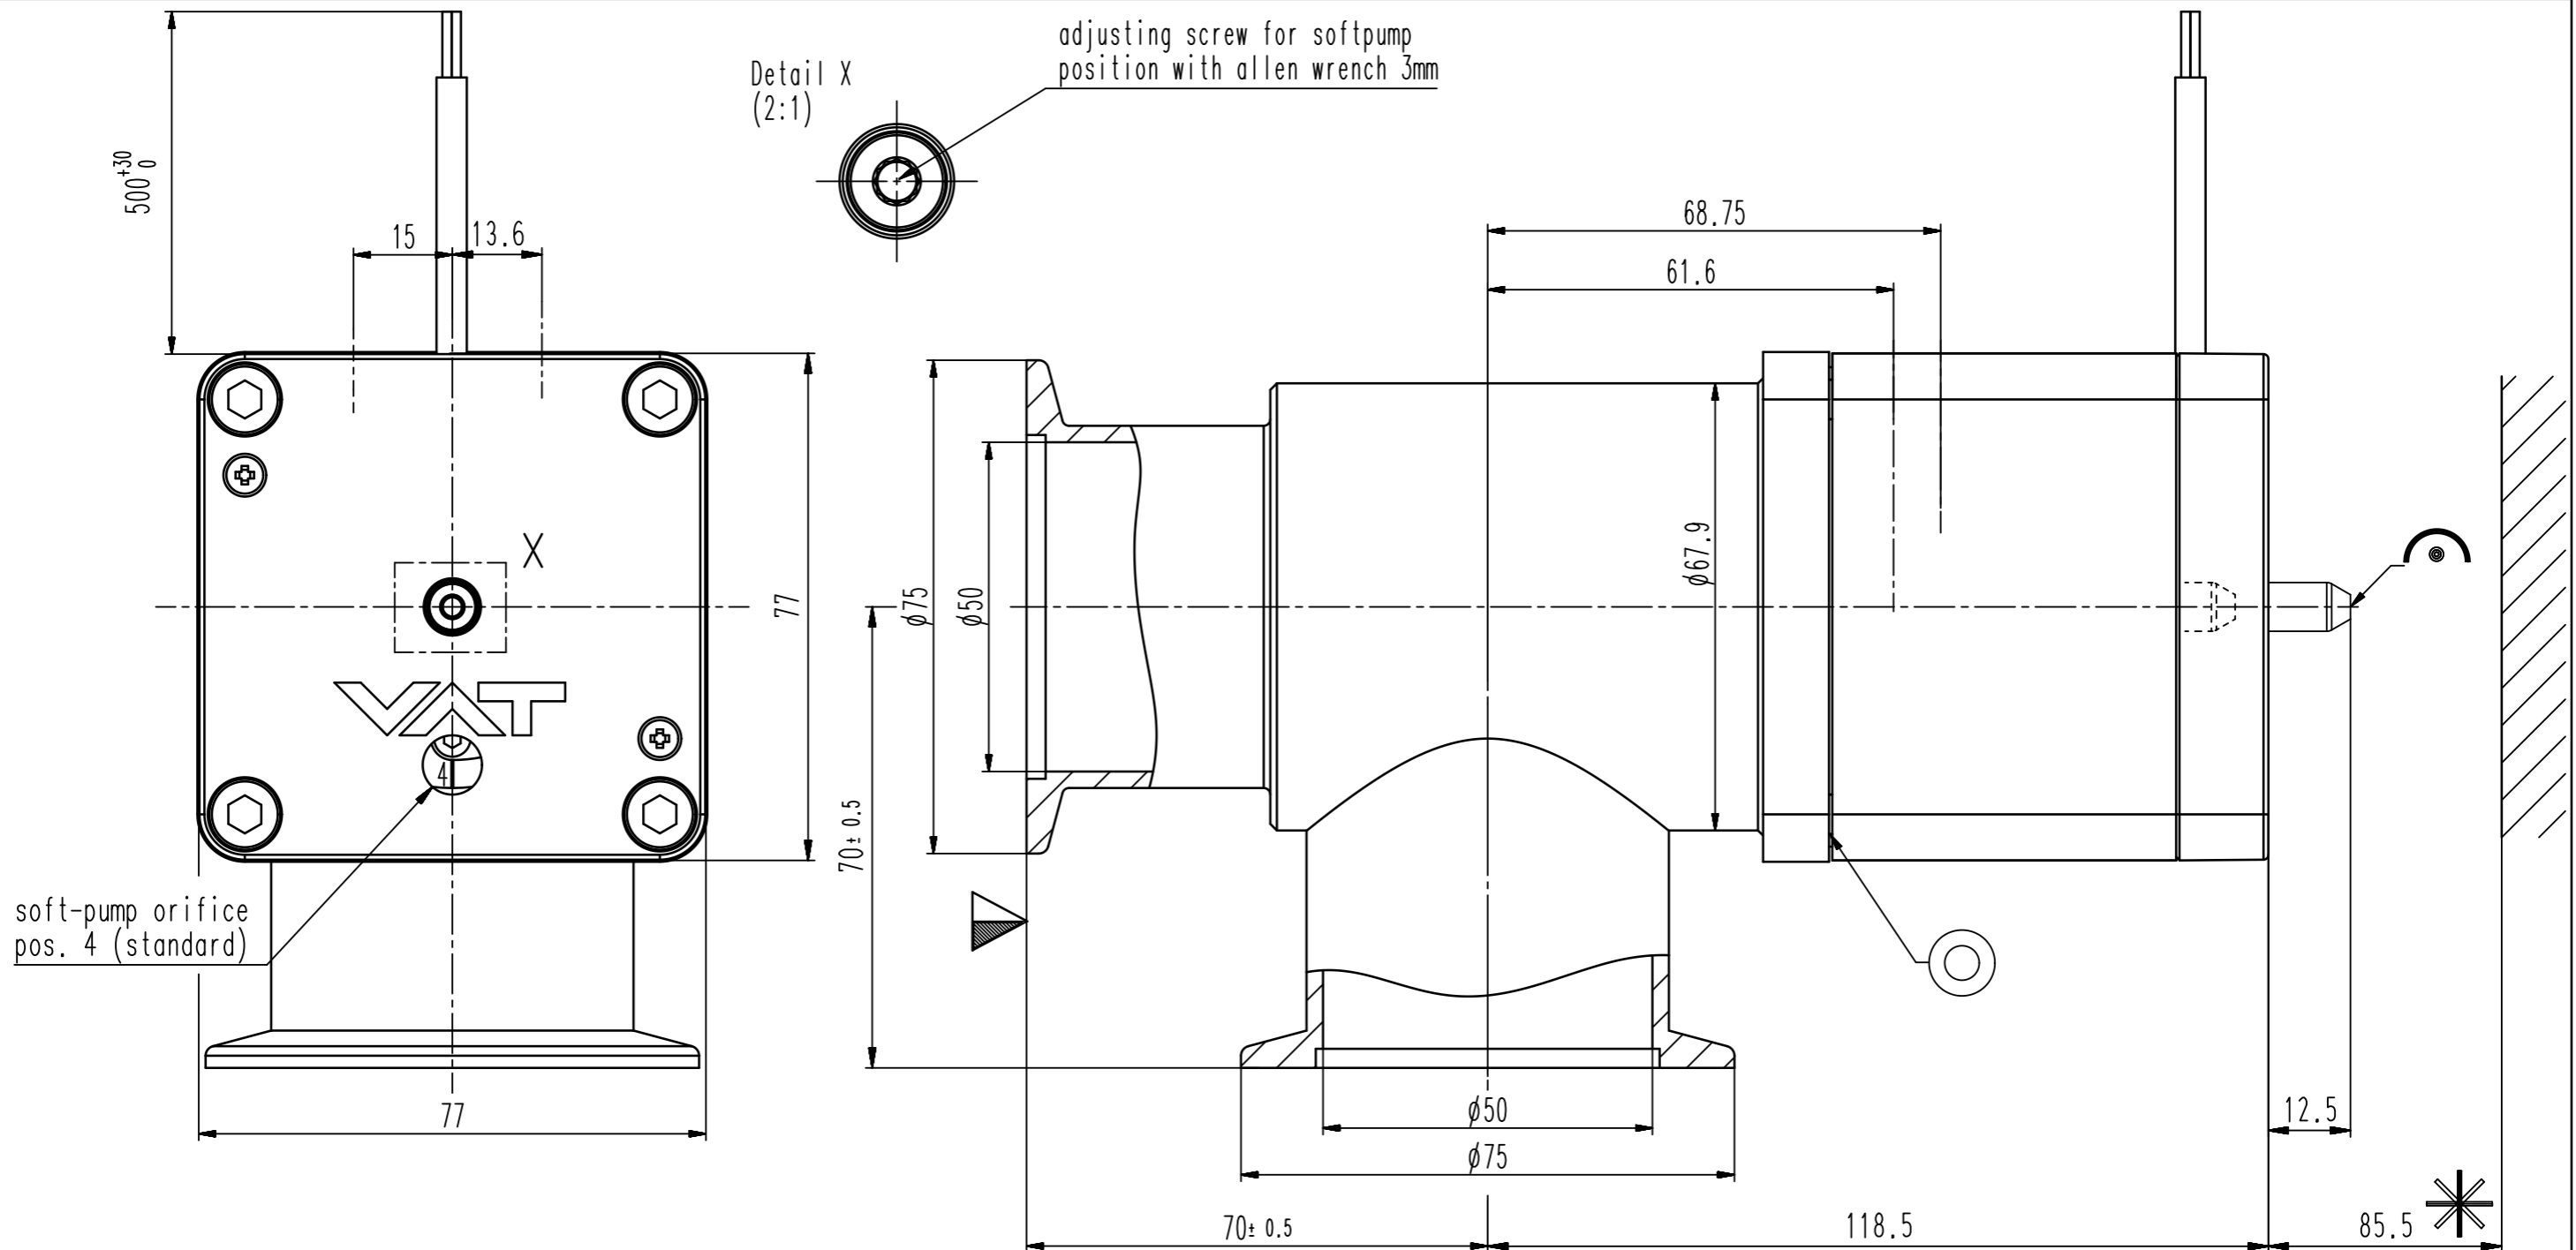

This drawing is the property of VAT.

Revision

Customer number

- ▼ Seat side
- Comp. air connection
- Electrical connection
- Leak detection port
- Mech. pos. indication
- Position indicator
- Required for dismantling
- Emergency actuation
- For attachment
- Bake-out area
- Differential pumping port

Angle valve with soft-pump function

VAT Vakuumentile AG
CH-9469 Haag, Switzerland
Tel ++41 81 7716161 Fax ++41 81 7714830

Date: 23.06.09
Name: GRX

Series	290	Ordering No.	29034-KE21-0002
Projection E	DN	Flange	
	50	ISO-KF	
Dimensional Drawing	408490	Rev.	