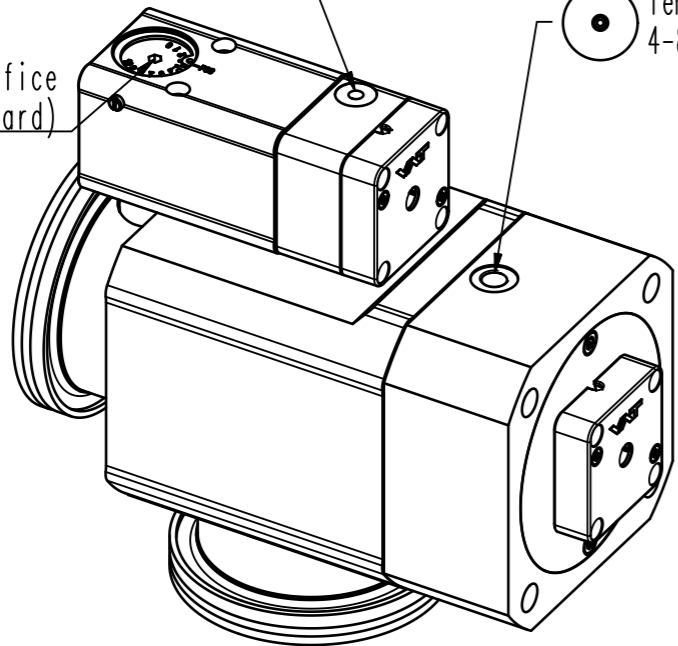

female M5
(10-32 UNF suitable)
4-8 bar

female 1/8" ISO/NPT
4-8 bar

soft-pump orifice
pos. 4 (standard)

- ▼ Seat side
- Comp. air connection
- Electrical connection
- Leak detection port
- Mech. pos. indication
- Position indicator
- Required for dismantling
- Emergency actuation
- For attachment
- Bake-out area
- Differential pumping port

Angle valve with soft-pump function

VAT Vakuumentile AG
CH-9469 Haag, Switzerland
Tel ++41 81 7716161 Fax ++41 81 7714830

Date: 02.11.10
Name: EMI

Series	290	Ordering No.	29036-QA11-0002
Projection E	DN	Flange	
	63	ISO-K	
Dimensional Drawing	466754	Rev.	