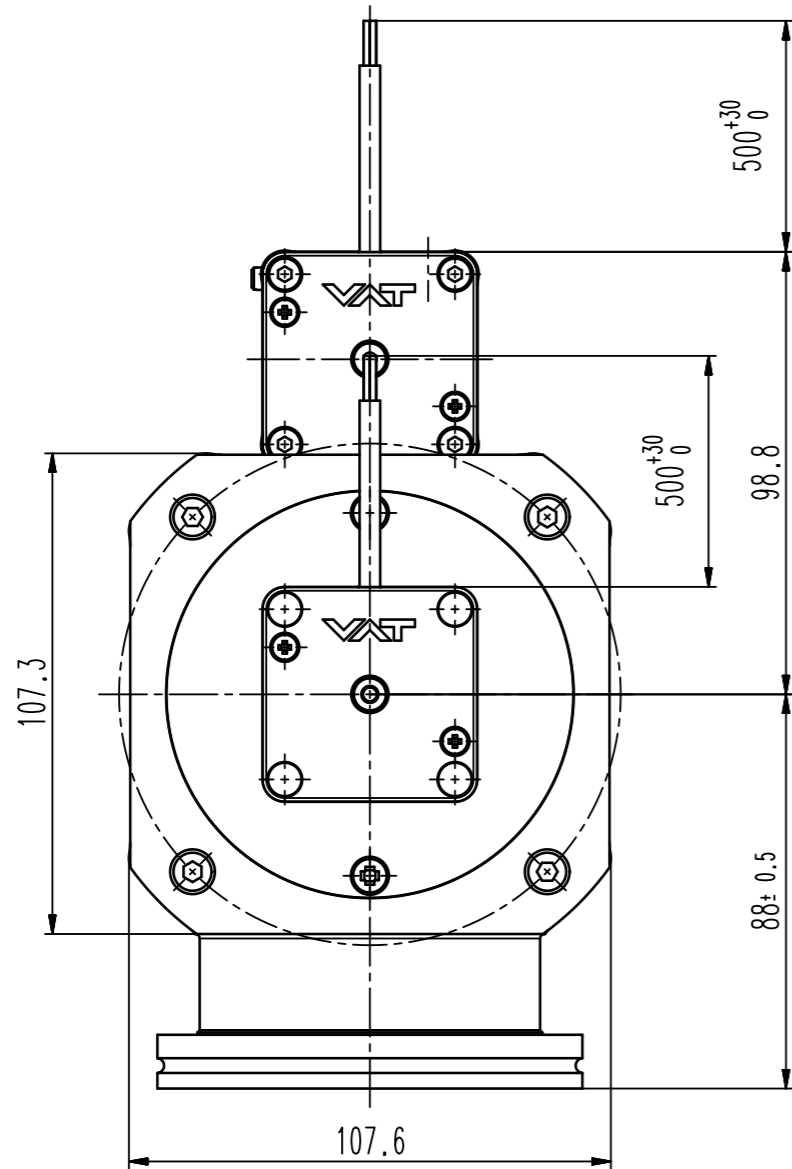

This drawing is the property of VAT.

Revision

Customer number

- ◀ Seat side
- ⊕ Comp. air connection
- ⊖ Electrical connection
- Leak detection port
- ⊙ Mech. pos. indication
- ⊙ Position indicator
- ⊙ Required for dismantling
- ⊙ Emergency actuation
- ⊙ For attachment
- ⊙ Bake-out area
- ⊙ Differential pumping port

Angle valve with soft-pump function

Series	Ordering No.
290	29036-QA21-0002
Projection E	DN Flange
	63 ISO-K

VAT VAT Vakuumventile AG
 CH-9469 Haag, Switzerland
 Tel ++41 81 7716161 Fax ++41 81 7714830

Date: 02.09.10
 Name: VES

Dimensional Drawing	Rev.
459458	