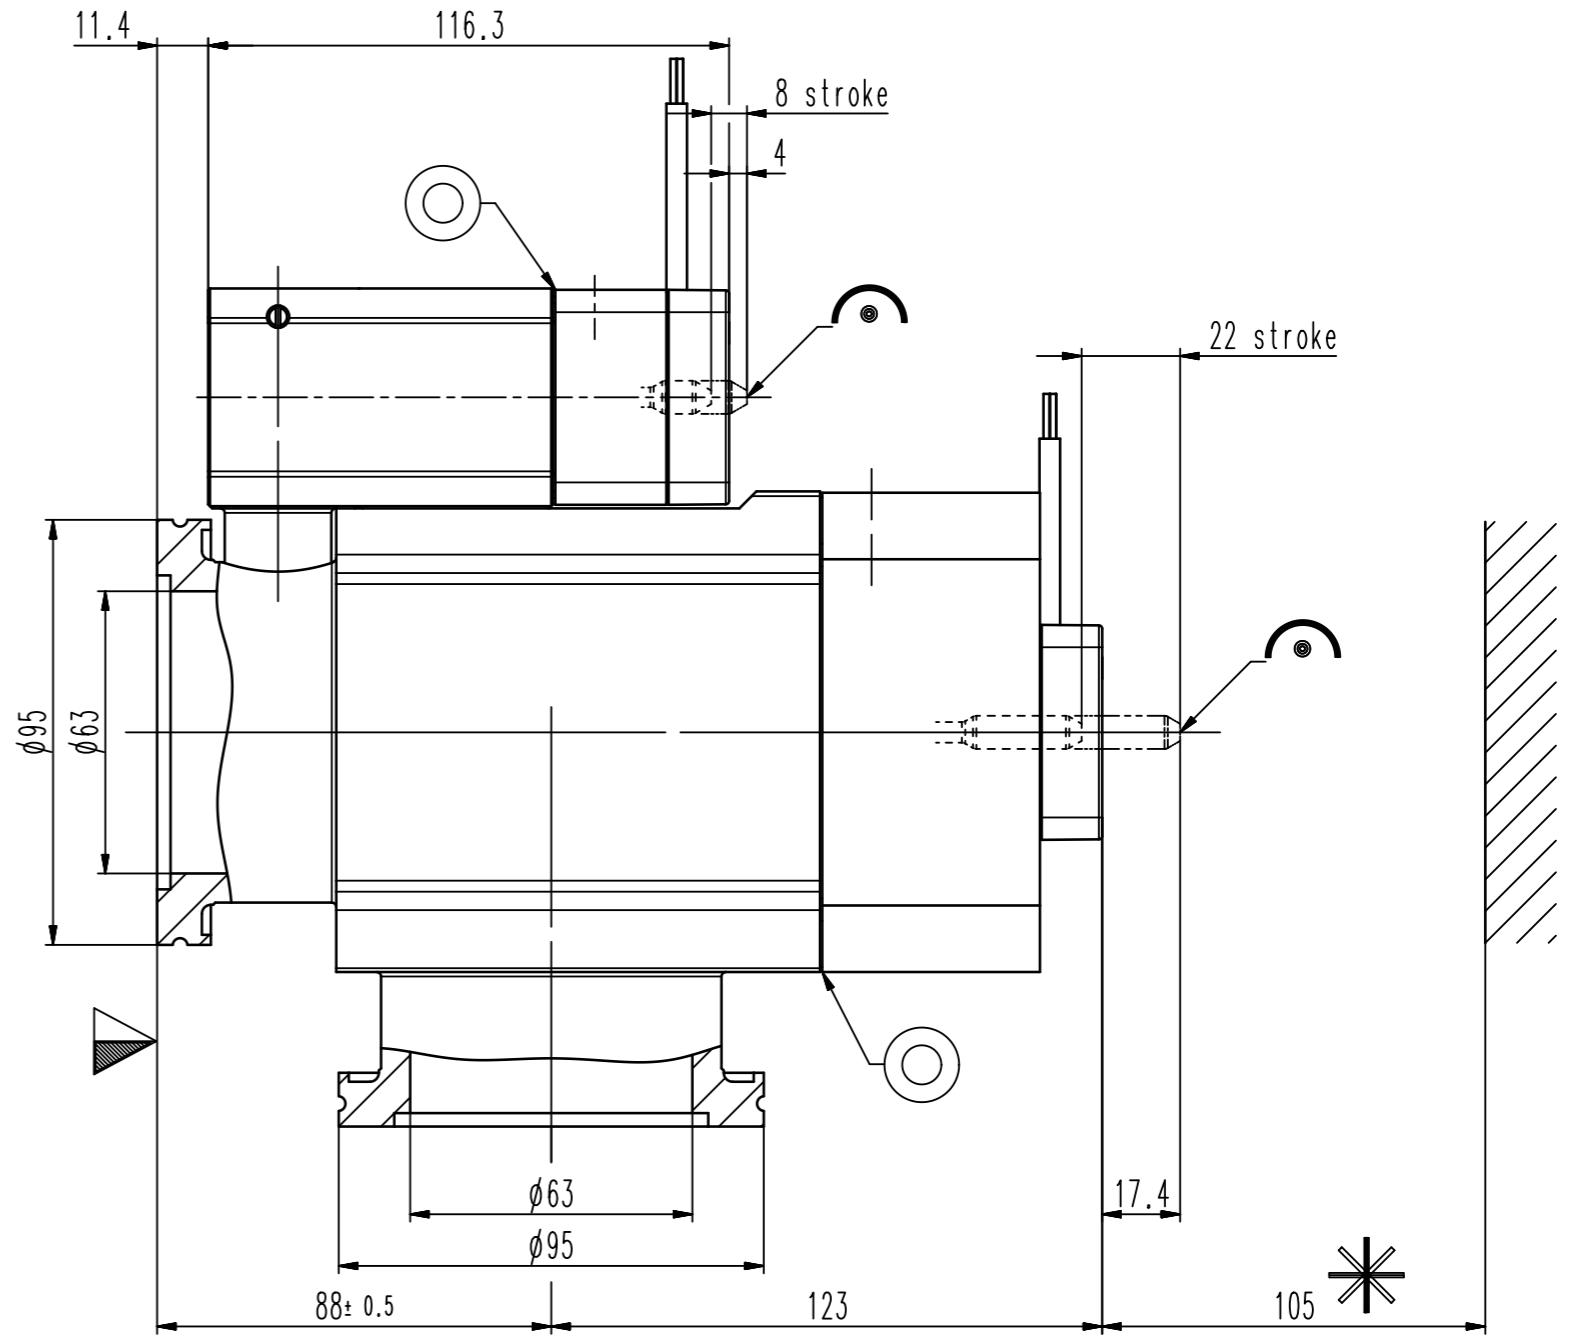

This drawing is the property of VAT.

Revision

Customer number

- ◀ Seat side
- ⊕ Comp. air connection
- ⊖ Electrical connection
- Leak detection port
- ⊙ Mech. pos. indication
- ⊙ Position indicator
- ⊙ Required for dismantling
- ⊙ Emergency actuation
- ⊙ For attachment
- ⊙ Bake-out area
- ⊙ Differential pumping port

Angle valve with soft-pump function

Series	Ordering No.
290	29036-QA21-0002
Projection E	DN Flange
	63 ISO-K

VAT VAT Vakuumventile AG
 CH-9469 Haag, Switzerland
 Tel ++41 81 7716161 Fax ++41 81 7714830

Date: 02.09.10
 Name: VES

Dimensional Drawing	Rev.
459458	