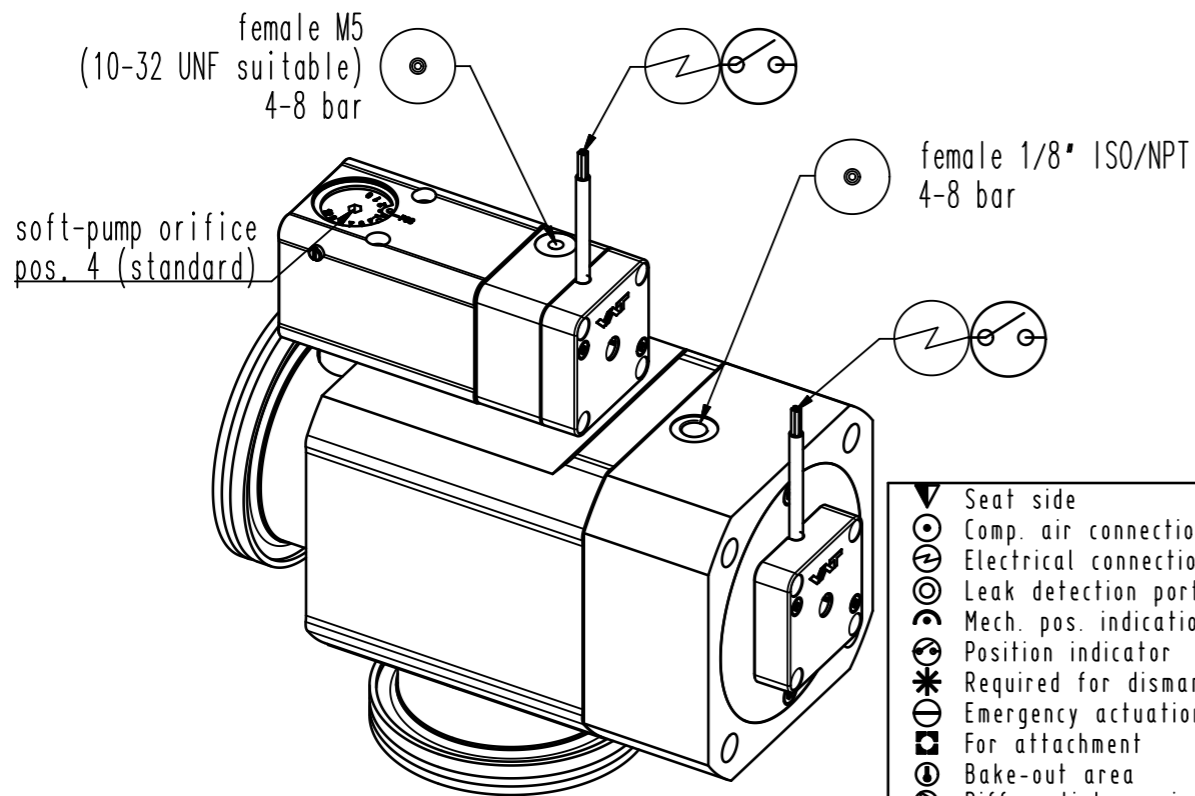

This drawing is the property of VAT.

Revision

Customer number

- ◀ Seat side
- ⊕ Comp. air connection
- ⊖ Electrical connection
- Leak detection port
- ⊙ Mech. pos. indication
- ⊙ Position indicator
- ⊙ Required for dismantling
- ⊙ Emergency actuation
- ⊙ For attachment
- ⊙ Bake-out area
- ⊙ Differential pumping port

Angle valve with soft-pump function

Series	Ordering No.
290	29036-QA21-0002
Projection E	DN Flange
	63 ISO-K

VAT VAT Vakuumventile AG
 CH-9469 Haag, Switzerland
 Tel ++41 81 7716161 Fax ++41 81 7714830

Date: 02.09.10
 Name: VES

Dimensional Drawing	Rev.
459458	