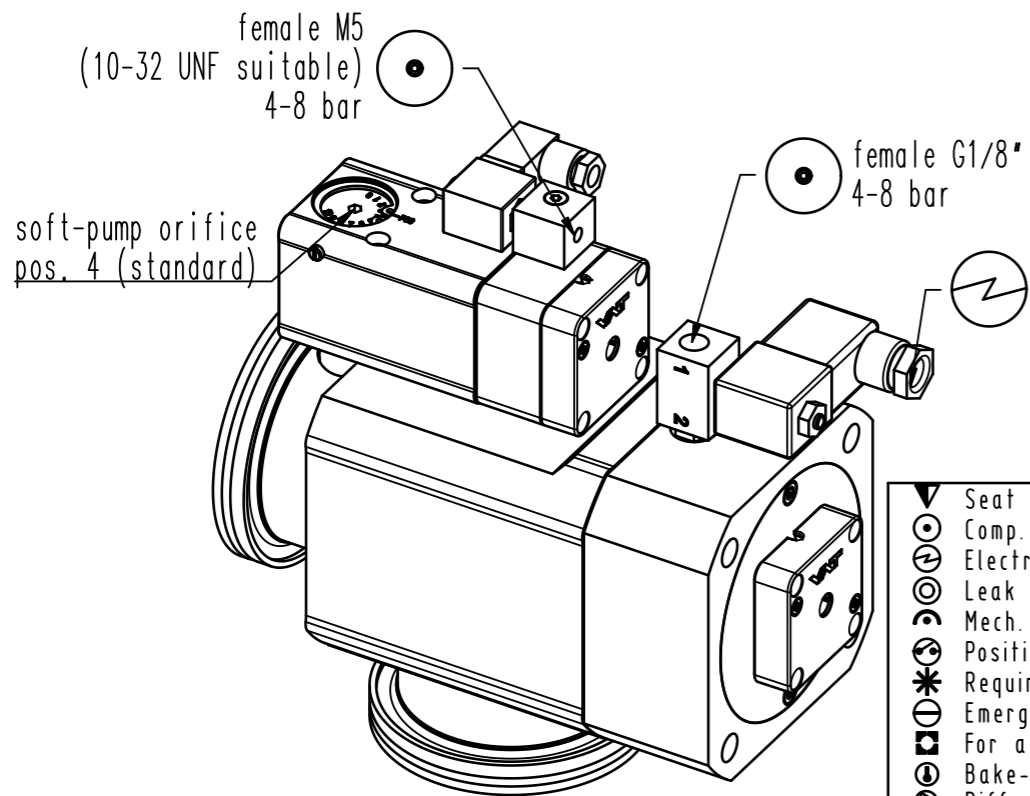

This drawing is the property of VAT.

Revision

Customer number

- ◀ Seat side
- ⊙ Comp. air connection
- ⊙ Electrical connection
- ⊙ Leak detection port
- ⊙ Mech. pos. indication
- ⊙ Position indicator
- ⊙ Required for dismantling
- ⊙ Emergency actuation
- ⊙ For attachment
- ⊙ Bake-out area
- ⊙ Differential pumping port

Angle valve with soft-pump function

VAT Vakuumentile AG
 CH-9469 Haag, Switzerland
 Tel ++41 81 7716161 Fax ++41 81 7714830

Date: 02.11.10
 Name: EMI

Series	290	Ordering No.	29036-QA31-0002
Projection E	DN	Flange	
	63	ISO-K	
Dimensional Drawing	466621	Rev.	