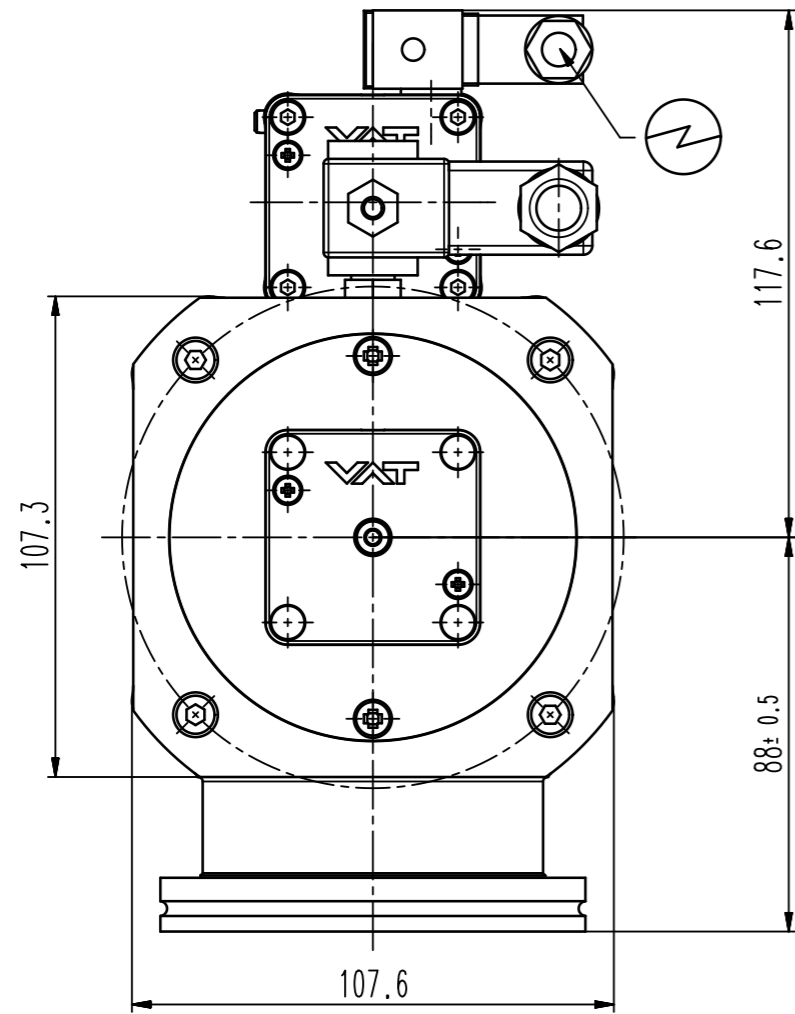

This drawing is the property of VAT.

Revision

Customer number

- ◀ Seat side
- ⊙ Comp. air connection
- ⊙ Electrical connection
- ⊙ Leak detection port
- ⊙ Mech. pos. indication
- ⊙ Position indicator
- ⊙ Required for dismantling
- ⊙ Emergency actuation
- ⊙ For attachment
- ⊙ Bake-out area
- ⊙ Differential pumping port

Angle valve with soft-pump function

VAT Vakuumentile AG
 CH-9469 Haag, Switzerland
 Tel ++41 81 7716161 Fax ++41 81 7714830

Date: 02.11.10
 Name: EMI

Series	290	Ordering No.	29036-QA31-0002
Projection E	DN	Flange	
	63	ISO-K	
Dimensional Drawing	466621	Rev.	