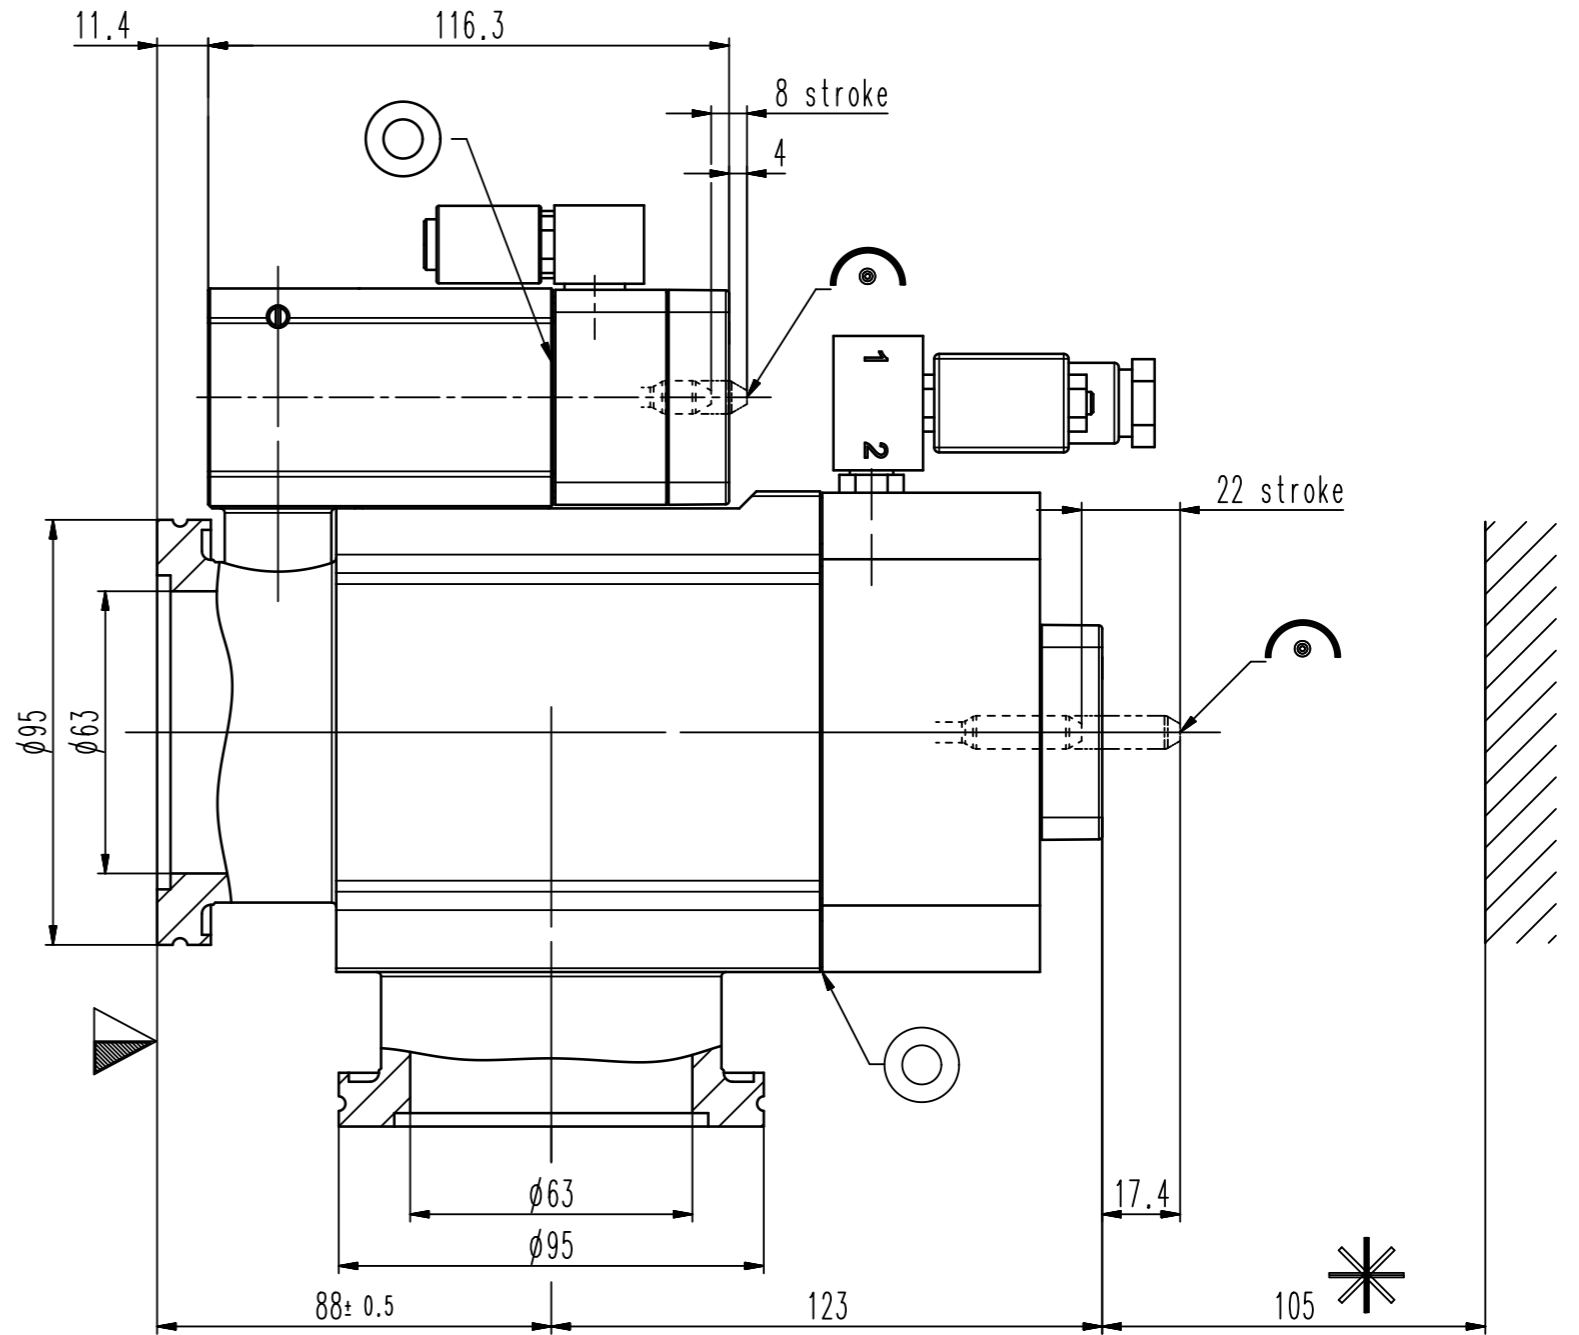

This drawing is the property of VAT.

Revision

Customer number

- ◀ Seat side
- ⊙ Comp. air connection
- ⊙ Electrical connection
- ⊙ Leak detection port
- ⊙ Mech. pos. indication
- ⊙ Position indicator
- ⊙ Required for dismantling
- ⊙ Emergency actuation
- ⊙ For attachment
- ⊙ Bake-out area
- ⊙ Differential pumping port

Angle valve with soft-pump function

VAT Vakuumentile AG
 CH-9469 Haag, Switzerland
 Tel ++41 81 7716161 Fax ++41 81 7714830

Date: 02.11.10
 Name: EMI

Series	290	Ordering No.	29036-QA31-0002
Projection E	DN	Flange	
	63	ISO-K	
Dimensional Drawing	466621	Rev.	