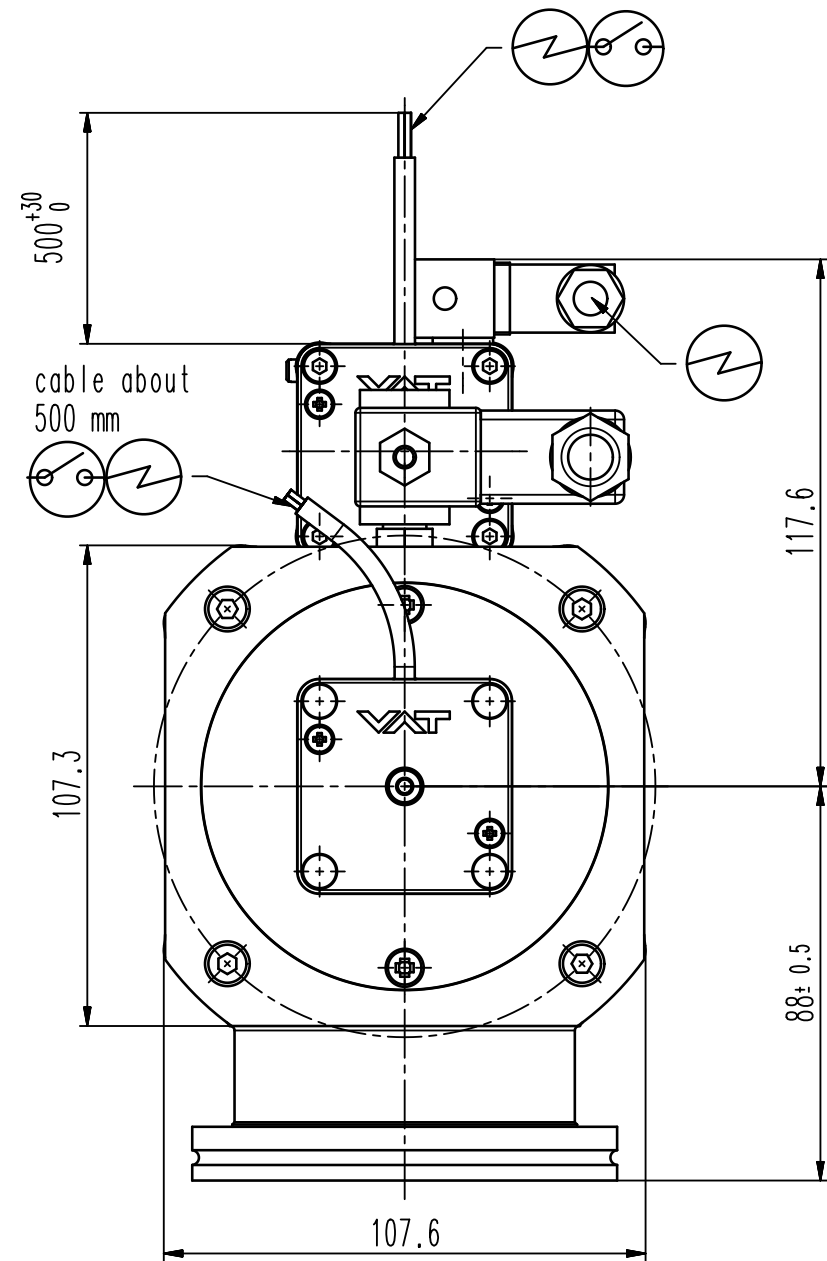

This drawing is the property of VAT.

Revision

Customer number

- ◀ Seat side
- ⊙ Comp. air connection
- ⊙ Electrical connection
- ⊙ Leak detection port
- ⊙ Mech. pos. indication
- ⊙ Position indicator
- ⊙ Required for dismantling
- ⊙ Emergency actuation
- ⊙ For attachment
- ⊙ Bake-out area
- ⊙ Differential pumping port

Angle valve with soft-pump function

VAT VAT Vakuumventile AG
 CH-9469 Haag, Switzerland
 Tel ++41 81 7716161 Fax ++41 81 7714830

Date: 20.10.10
 Name: EMI

Series	290	Ordering No.	29036-QA41-0002
Projection E	DN	Flange	
	63	ISO-K	
Dimensional Drawing	465283	Rev.	