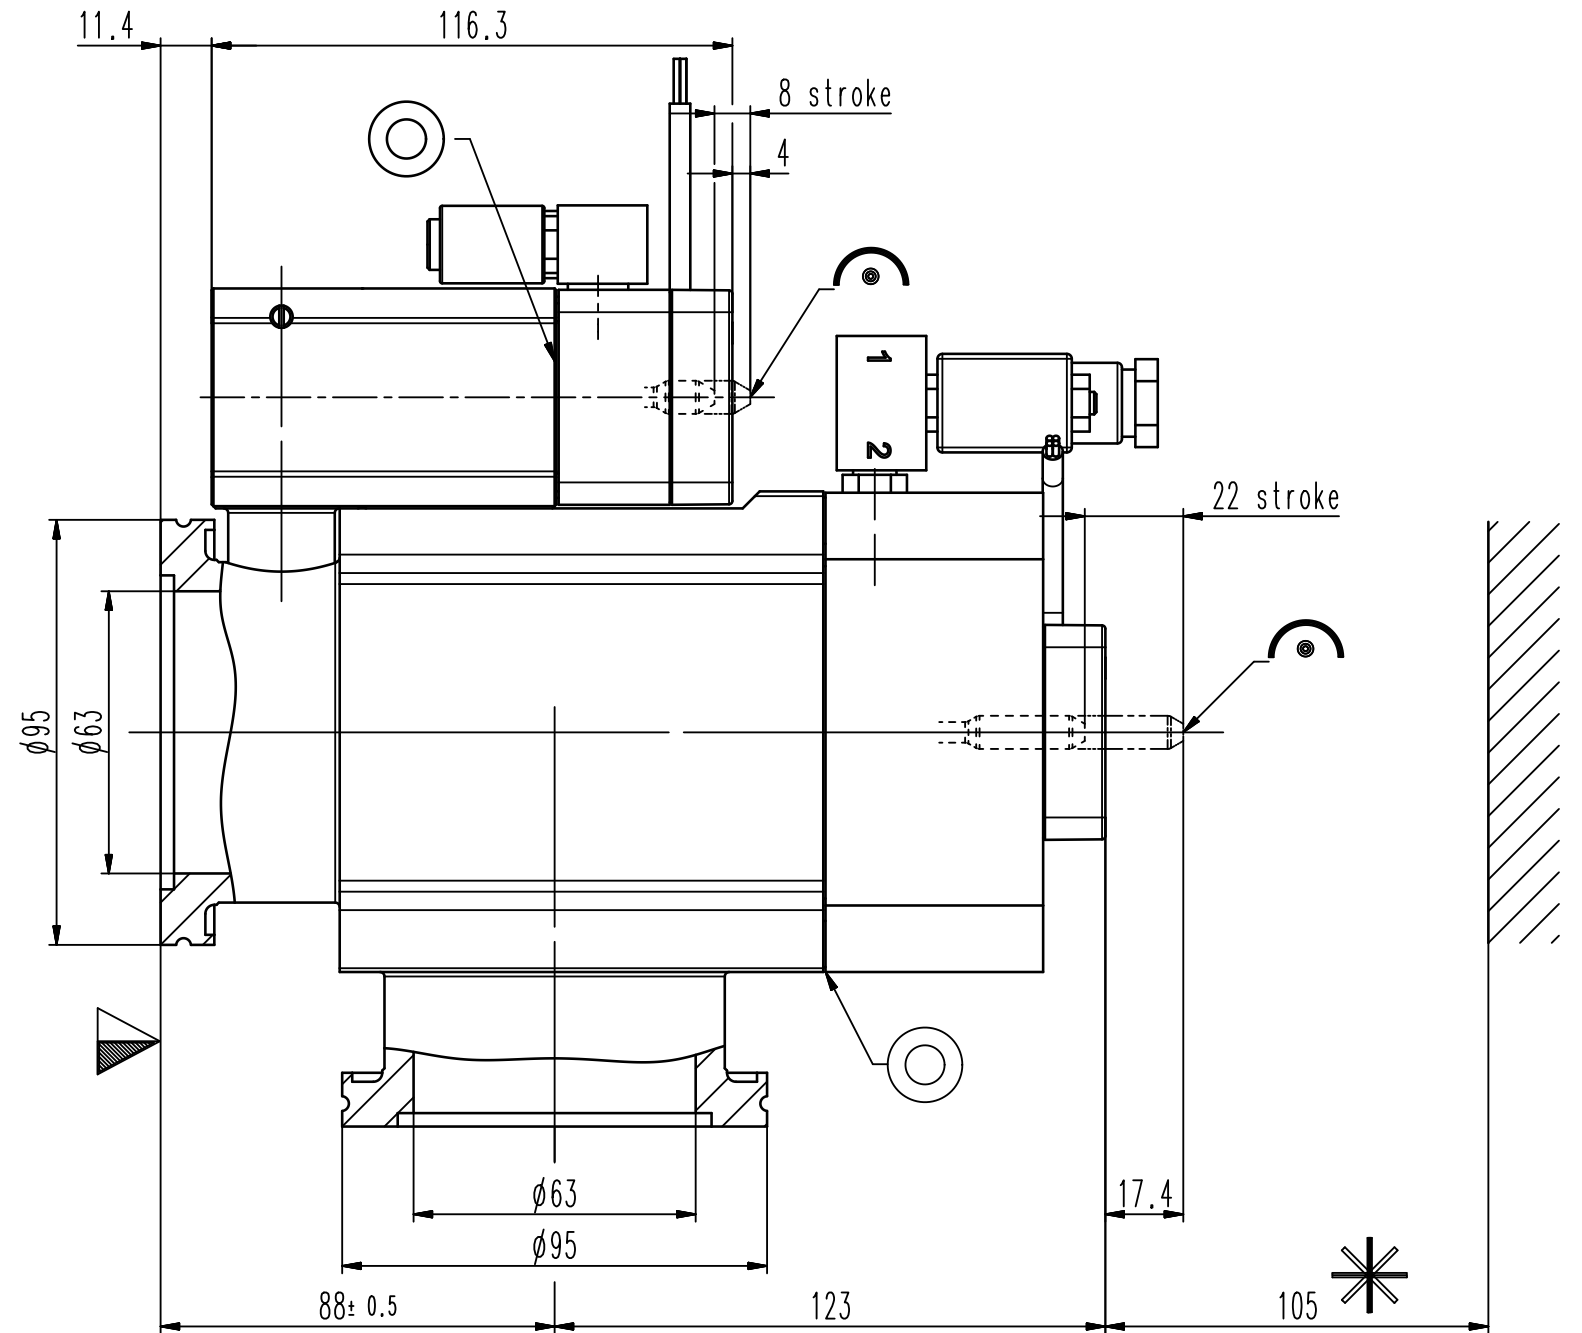

This drawing is the property of VAT.

Revision

Customer number

- ◀ Seat side
- ⊙ Comp. air connection
- ⊙ Electrical connection
- ⊙ Leak detection port
- ⊙ Mech. pos. indication
- ⊙ Position indicator
- ⊙ Required for dismantling
- ⊙ Emergency actuation
- ⊙ For attachment
- ⊙ Bake-out area
- ⊙ Differential pumping port

Angle valve with soft-pump function

VAT VAT Vakuumventile AG
 CH-9469 Haag, Switzerland
 Tel ++41 81 7716161 Fax ++41 81 7714830

Date: 20.10.10
 Name: EMI

Series	290	Ordering No.	29036-QA41-0002
Projection E	DN	Flange	
	63	ISO-K	
Dimensional Drawing	465283	Rev.	