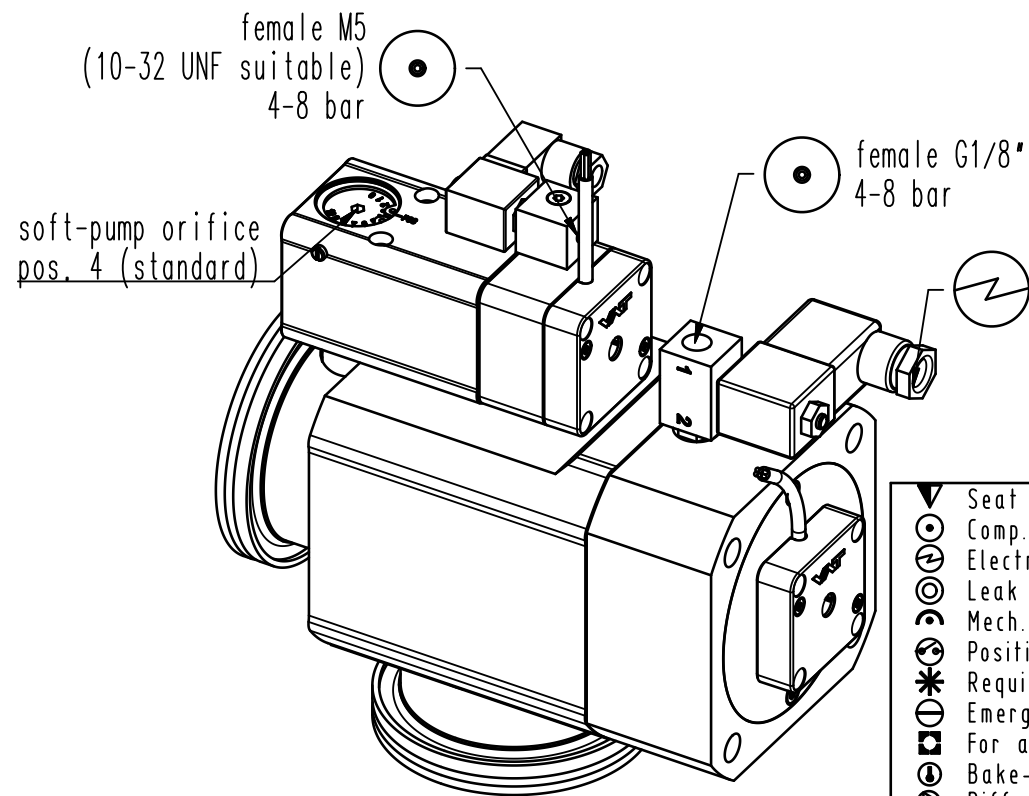

This drawing is the property of VAT.

Revision

Customer number

- ◀ Seat side
- ⊙ Comp. air connection
- ⊙ Electrical connection
- ⊙ Leak detection port
- ⊙ Mech. pos. indication
- ⊙ Position indicator
- ⊙ Required for dismantling
- ⊙ Emergency actuation
- ⊙ For attachment
- ⊙ Bake-out area
- ⊙ Differential pumping port

Angle valve with soft-pump function

VAT VAT Vakuumventile AG
 CH-9469 Haag, Switzerland
 Tel ++41 81 7716161 Fax ++41 81 7714830

Date: 20.10.10
 Name: EMI

Series	290	Ordering No.	29036-QA41-0002
Projection E	DN	Flange	
	63	ISO-K	
Dimensional Drawing	465283	Rev.	