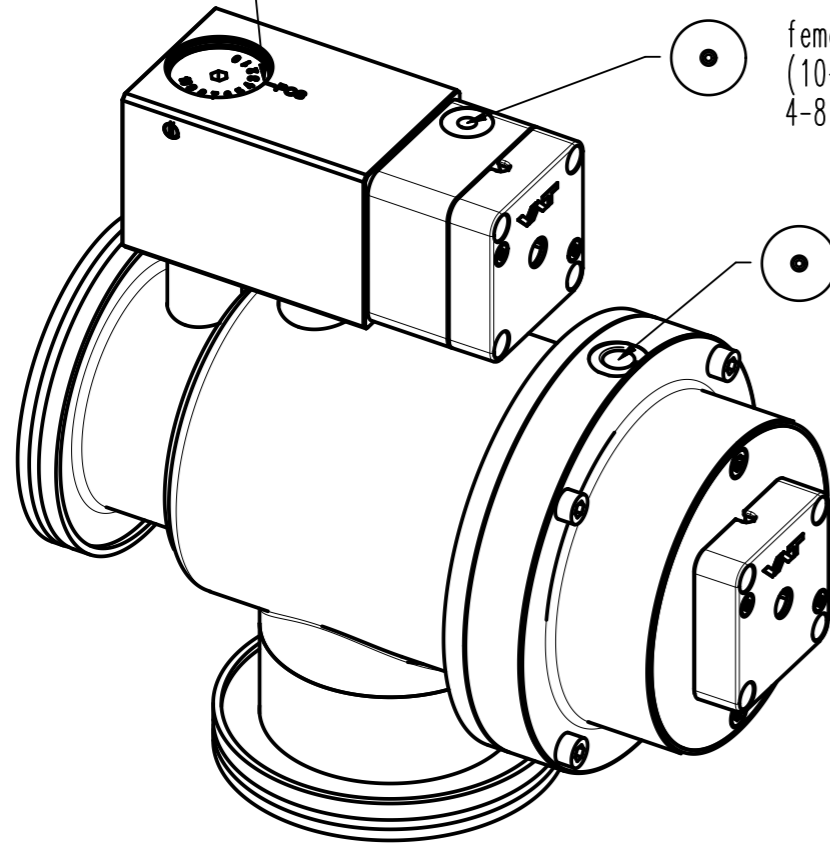

soft-pump orifice
pos.4 (standard)

female M5
(10-32 UNF suitable)
4-8 bar

female 1/8"
ISO/NPT
4-8 bar

- ▼ Seat side
- ⊙ Comp. air connection
- ⊙ Electrical connection
- ⊙ Leak detection port
- ⊙ Mech. pos. indication
- ⊙ Position indicator
- ⊙ Required for dismantling
- ⊙ Emergency actuation
- ⊙ For attachment
- ⊙ Bake-out area
- ⊙ Differential pumping port

Angle valve with soft-pump function

VAT Vakuumventile AG
CH-9469 Haag, Switzerland
Tel ++41 81 7716161 Fax ++41 81 7714830

Rev.-Date: 01.10.13
Visa: EMI

Series	290	Ordering No.	29036-QE11-0003
Projection E	DN	Flange	
	63	ISO-K	
Dimensional Drawing	711883	Rev.	