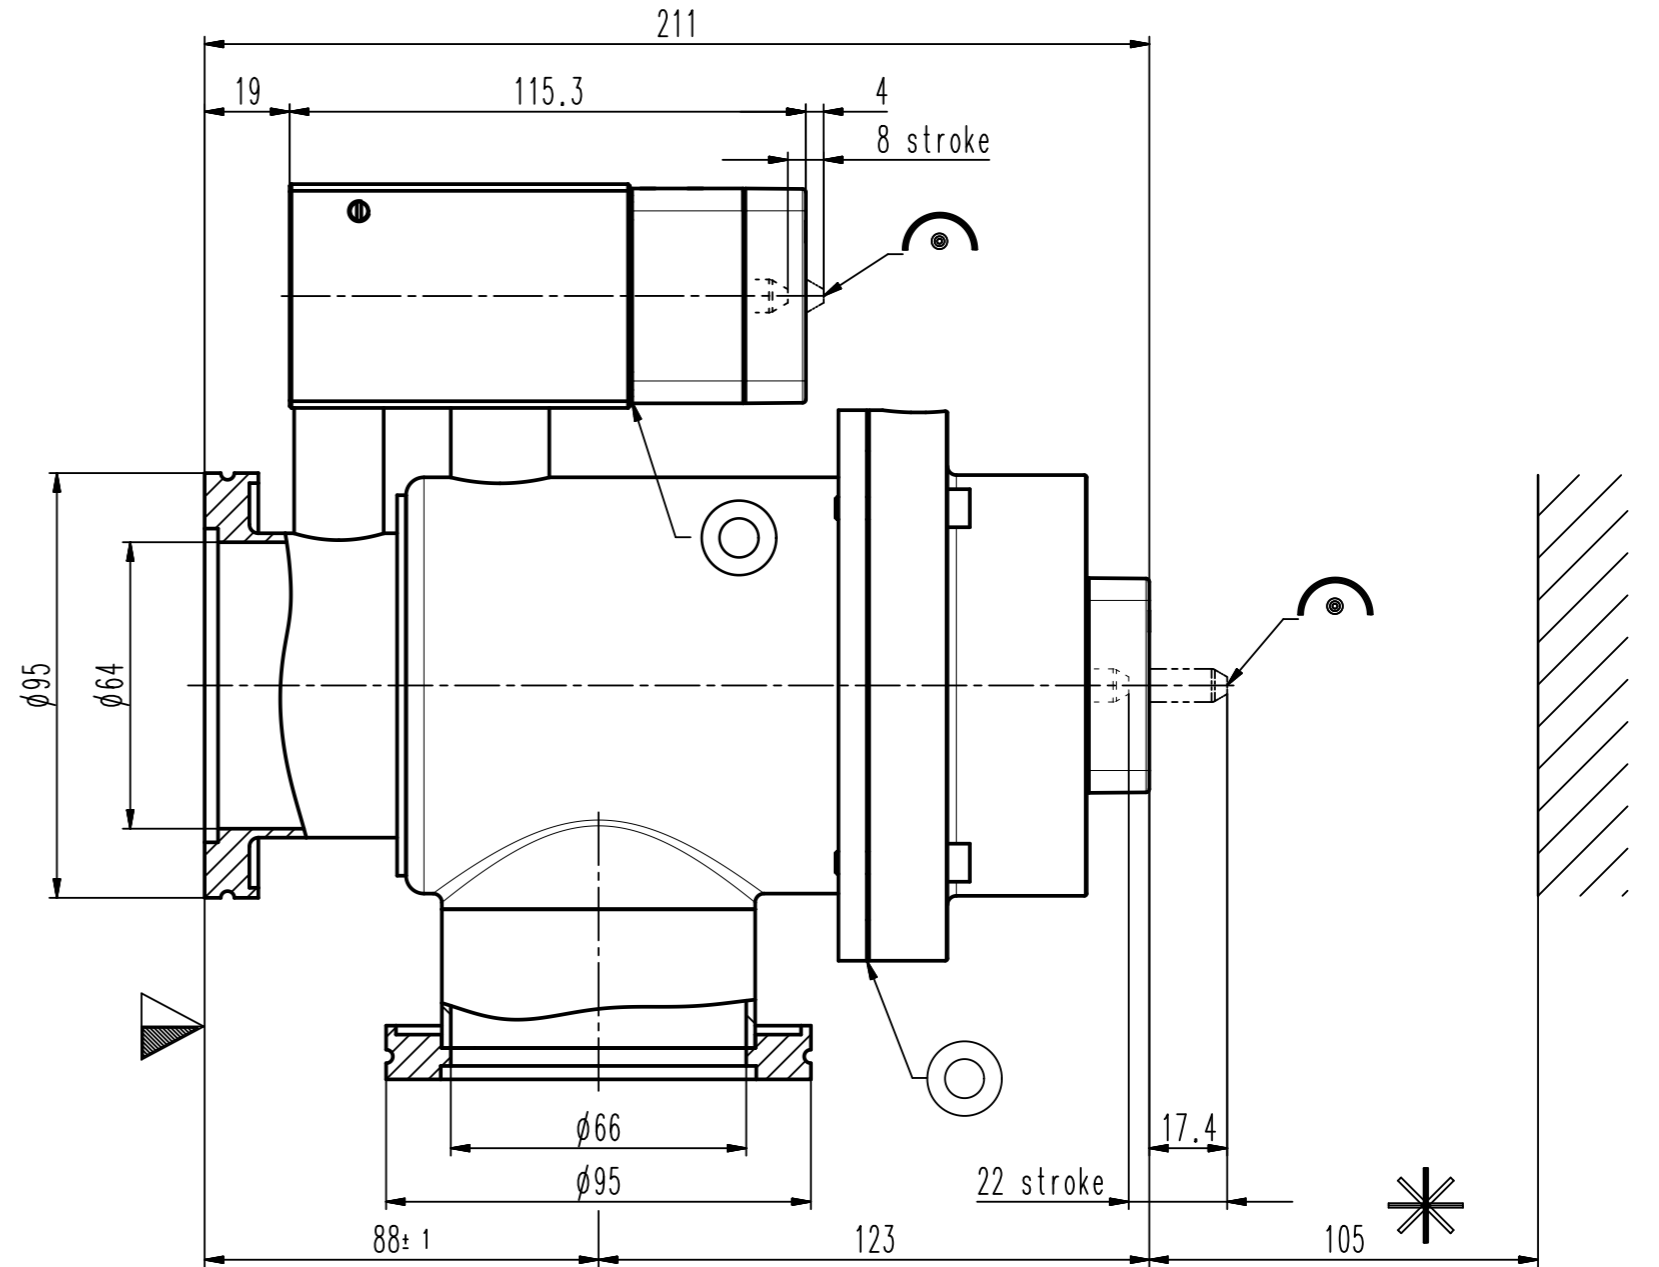

soft-pump orifice
pos.4 (standard)

female M5
(10-32 UNF suitable)
4-8 bar

female 1/8"
ISO/NPT
4-8 bar

- ▼ Seat side
- ⊙ Comp. air connection
- ⊙ Electrical connection
- ⊙ Leak detection port
- ⊙ Mech. pos. indication
- ⊙ Position indicator
- ⊙ Required for dismantling
- ⊙ Emergency actuation
- ⊙ For attachment
- ⊙ Bake-out area
- ⊙ Differential pumping port

Angle valve with soft-pump function

VAT Vakuumventile AG
CH-9469 Haag, Switzerland
Tel ++41 81 7716161 Fax ++41 81 7714830

Rev.-Date: 01.10.13
Visa: EMI

Series	290	Ordering No.	29036-QE11-0003
Projection E	DN	Flange	
	63	ISO-K	
Dimensional Drawing	711883	Rev.	