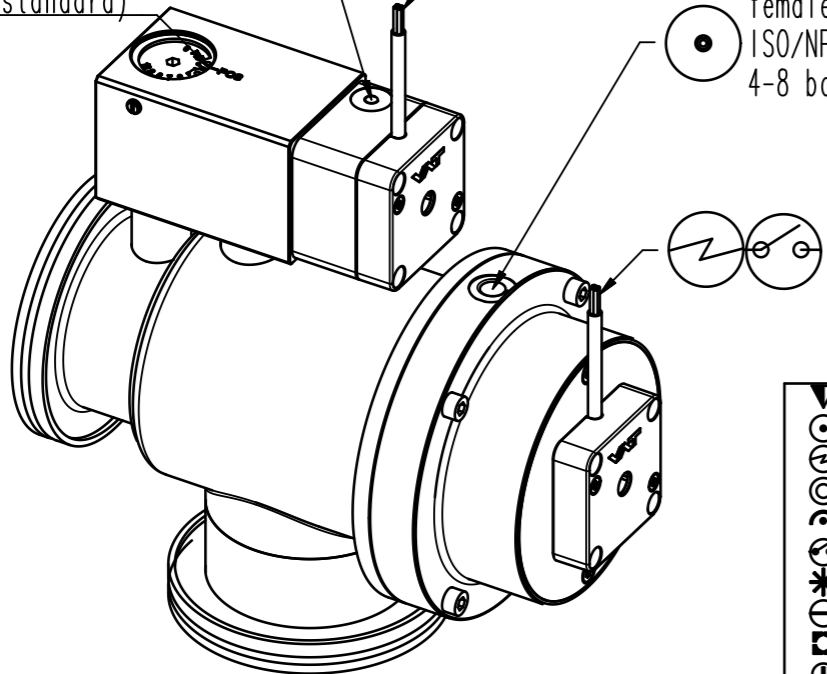

This drawing is the property of VAT.

Revision

Customer number

female M5
(10-32 UNF suitable)
4-8 bar
soft-pump orifice
pos.4 (standard)

female 1/8"
ISO/NPT
4-8 bar

- ▼ Seat side
- ⊙ Comp. air connection
- ⊙ Electrical connection
- ⊙ Leak detection port
- ⊙ Mech. pos. indication
- ⊙ Position indicator
- ⊙ Required for dismantling
- ⊙ Emergency actuation
- ⊙ For attachment
- ⊙ Bake-out area
- ⊙ Differential pumping port

Angle valve with soft-pump function

VAT Vakuumentile AG
CH-9469 Haag, Switzerland
Tel ++41 81 7716161 Fax ++41 81 7714830

Rev.-Date: 14.10.15
Visa: EMI

Series	290	Ordering No.	29036-QE21-0003
Projection E	DN	Flange	
	63	ISO-K	
Dimensional Drawing	815993	Rev.	