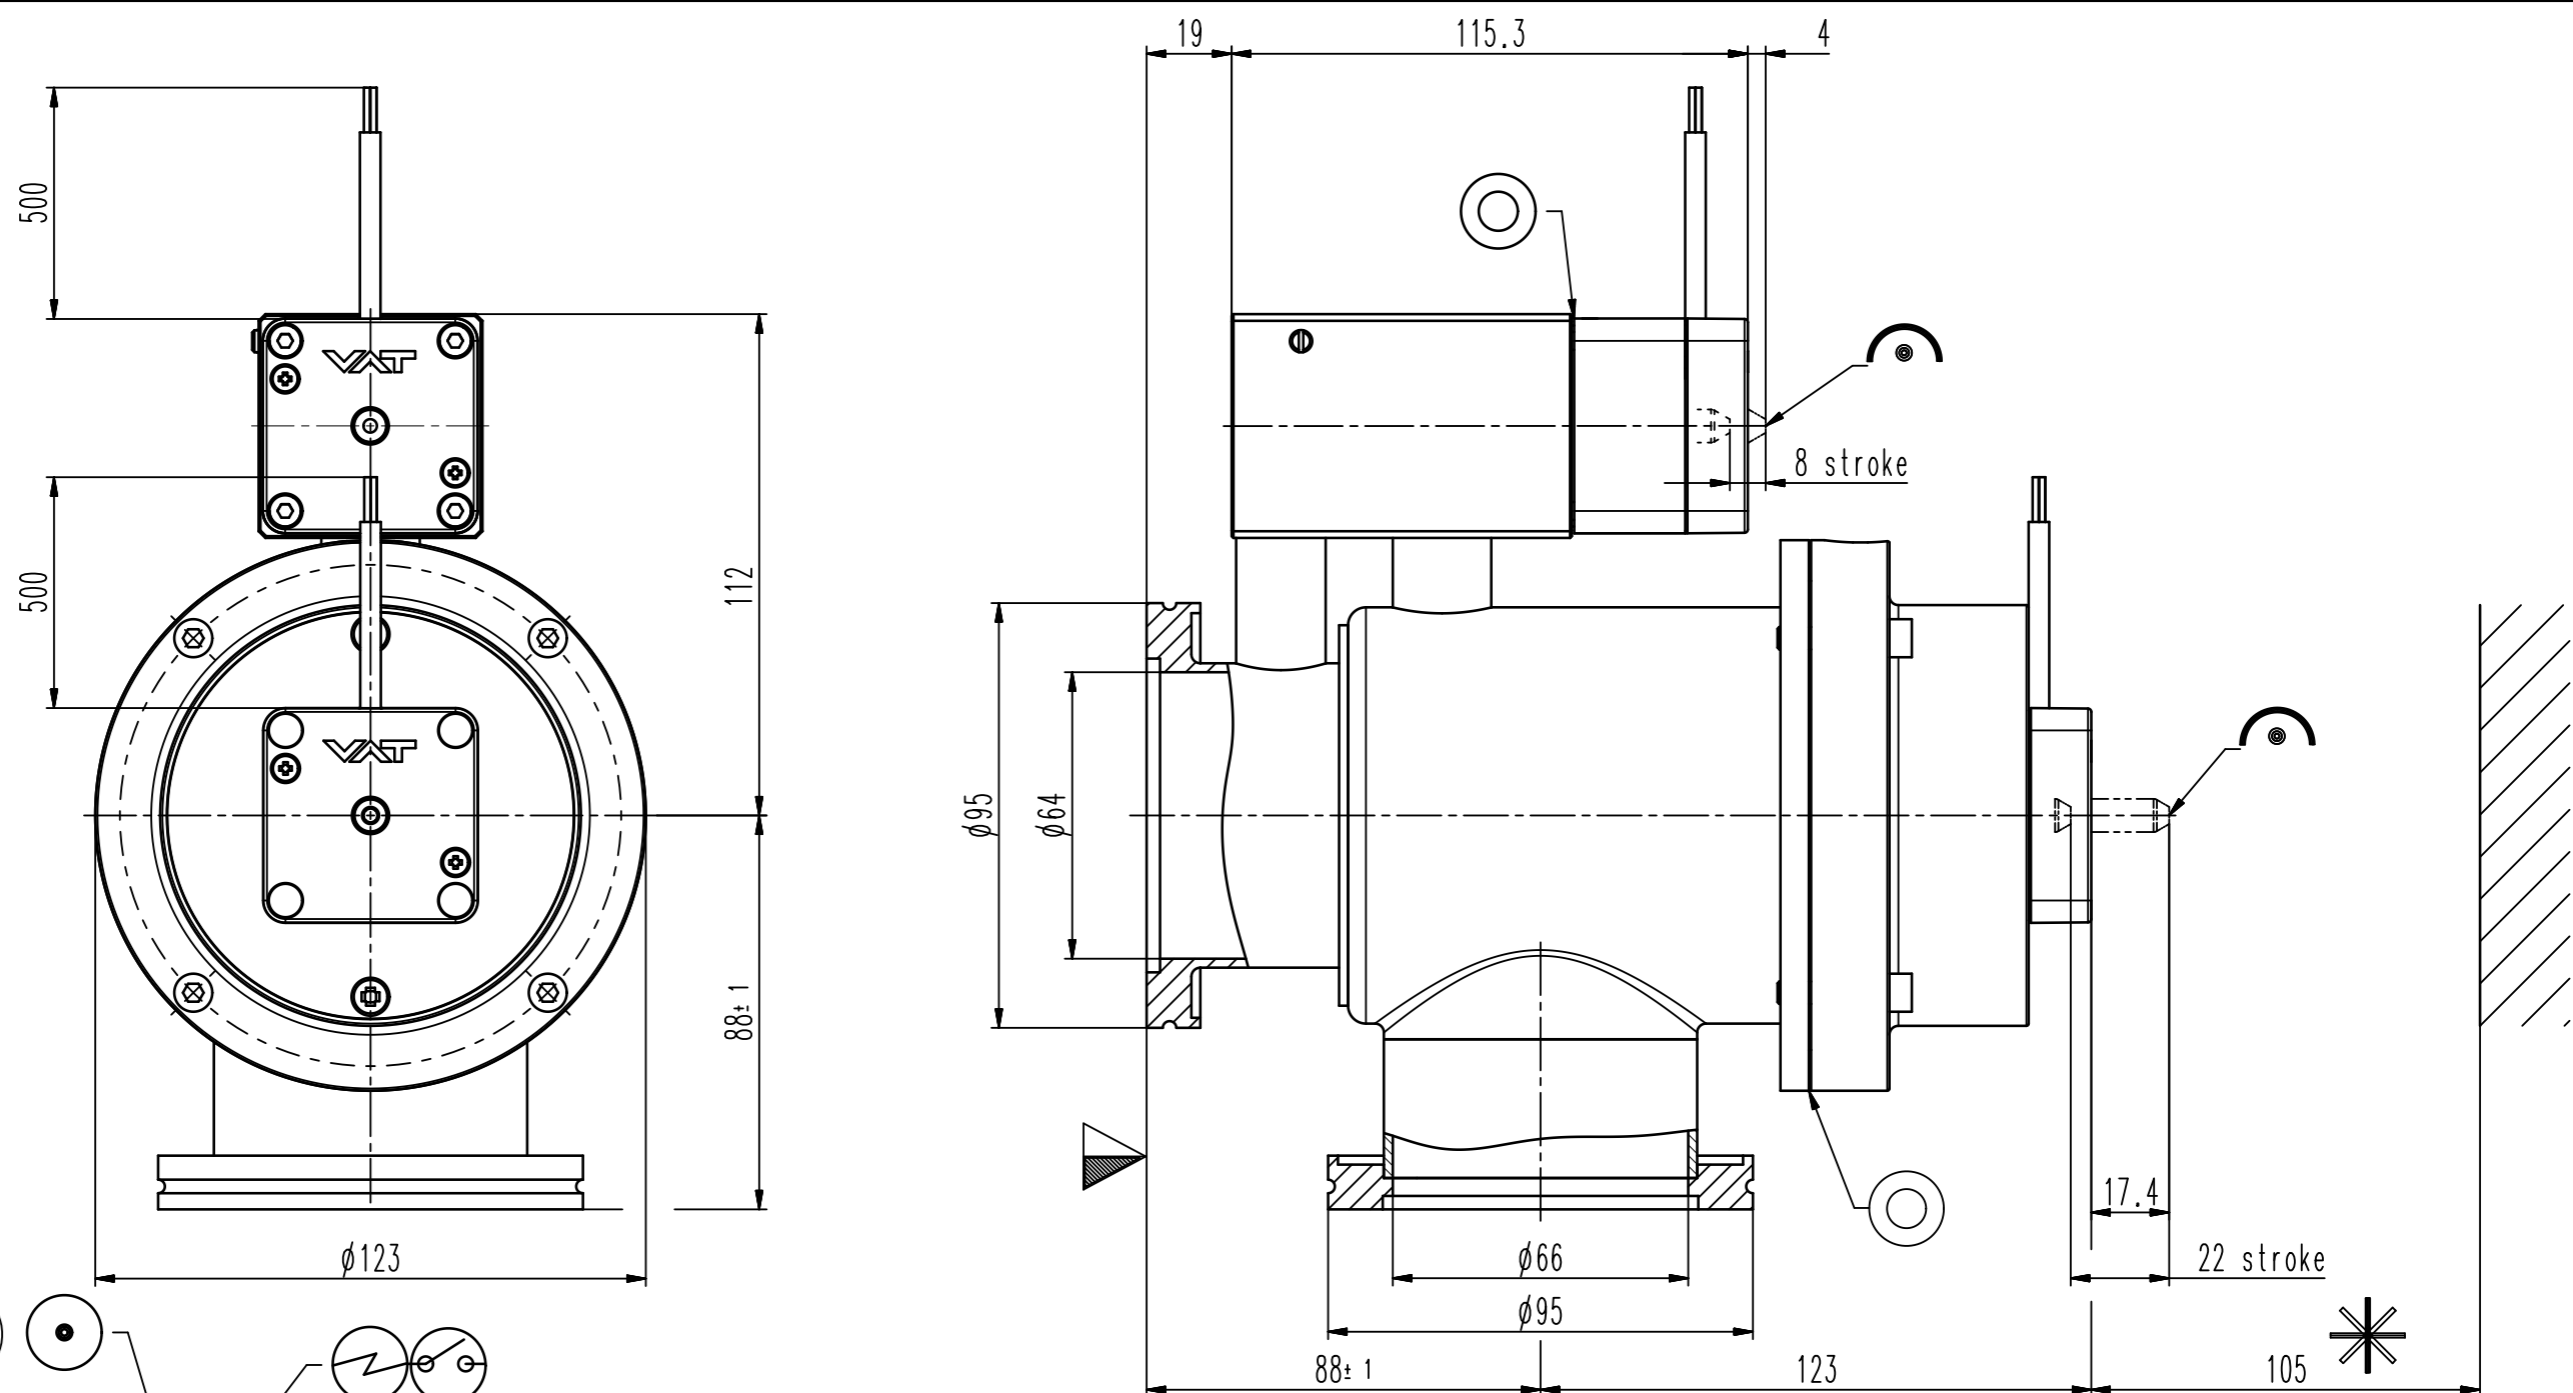

This drawing is the property of VAT.

Revision

Customer number

female M5
(10-32 UNF suitable)
4-8 bar
soft-pump orifice
pos.4 (standard)

female 1/8"
ISO/NPT
4-8 bar

- ▼ Seat side
- ⊙ Comp. air connection
- ⊙ Electrical connection
- ⊙ Leak detection port
- ⊙ Mech. pos. indication
- ⊙ Position indicator
- ⊙ Required for dismantling
- ⊙ Emergency actuation
- ⊙ For attachment
- ⊙ Bake-out area
- ⊙ Differential pumping port

Angle valve with soft-pump function

VAT Vakuumentile AG
CH-9469 Haag, Switzerland
Tel ++41 81 7716161 Fax ++41 81 7714830

Rev.-Date: 14.10.15
Visa: EMI

Series	290	Ordering No.	29036-QE21-0003
Projection E	DN	Flange	
	63	ISO-K	
Dimensional Drawing	815993	Rev.	