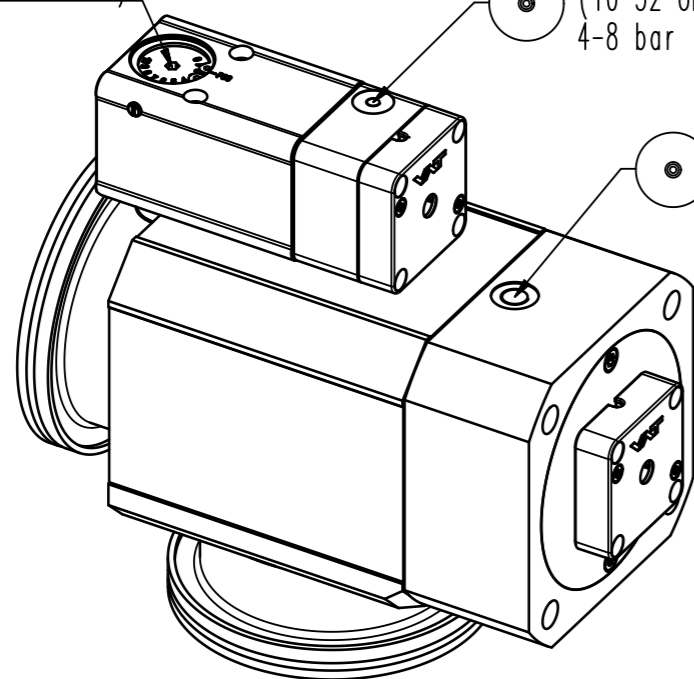

soft-pump orifice  
pos. 4 (standard)

female M5  
(10-32 UNF suitable)  
4-8 bar

female 1/8" ISO/NPT  
4-8 bar

- ▼ Seat side
- Comp. air connection
- Electrical connection
- Leak detection port
- Mech. pos. indication
- Position indicator
- \* Required for dismantling
- Emergency actuation
- For attachment
- Bake-out area
- Differential pumping port

### Angle valve with soft-pump function

Series	290	Ordering No.	29038-QA11-0003
Projection E	DN	Flange	
	80	ISO-K	

VAT Vakuumventile AG  
CH-9469 Haag, Switzerland  
Tel ++41 81 7716161 Fax ++41 81 7714830

Rev.-Date: 10.04.19  
Visa: WARO

Dimensional Drawing	976758	Rev.	
---------------------	--------	------	--