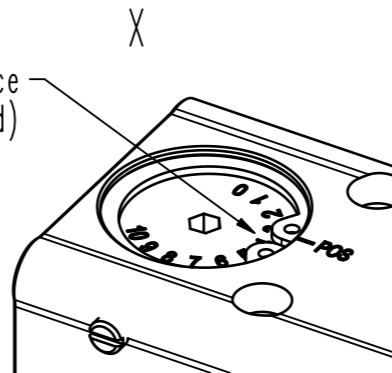

soft pump orifice  
pos. 4 (standard)

- ▼ Seat side
- ⊙ Comp. air connection
- ⊙ Electrical connection
- ⊙ Leak detection port
- ⊙ Mech. pos. indication
- ⊙ Position indicator
- ⊙ Required for dismantling
- ⊙ Emergency actuation
- ⊙ For attachment
- ⊙ Bake-out area
- ⊙ Differential pumping port

### Angle valve with soft-pump function

VAT Vakuumentile AG  
CH-9469 Haag, Switzerland  
Tel ++41 81 7716161 Fax ++41 81 7714830

Rev.-Date: 02.02.15  
Visa: SLU

Series	292	Ordering No.	29240-QA31-0001
Projection E	DN	Flange	ISO-K
	100		
Dimensional Drawing	705277	Rev.	A