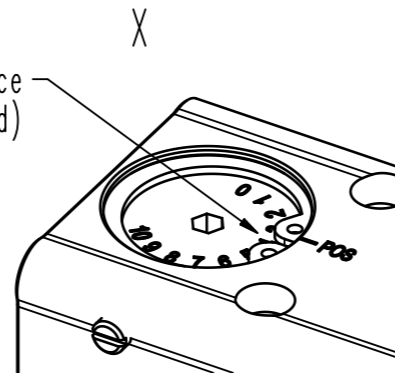

soft pump orifice  
pos. 4 (standard)

- ▼ Seat side
- ⊙ Comp. air connection
- ⊙ Electrical connection
- ⊙ Leak detection port
- ⊙ Mech. pos. indication
- ⊙ Position indicator
- ⊙ Required for dismantling
- ⊙ Emergency actuation
- ⊙ For attachment
- ⊙ Bake-out area
- ⊙ Differential pumping port

### Angle valve with soft-pump function

VAT Vakuumventile AG  
CH-9469 Haag, Switzerland  
Tel ++41 81 7716161 Fax ++41 81 7714830

Rev.-Date: 06.08.13  
Visa: LIN

Series	292	Ordering No.	29240-QA34-0001
Projection E	DN	Flange	ISO-K
	100		
Dimensional Drawing	705205	Rev.	