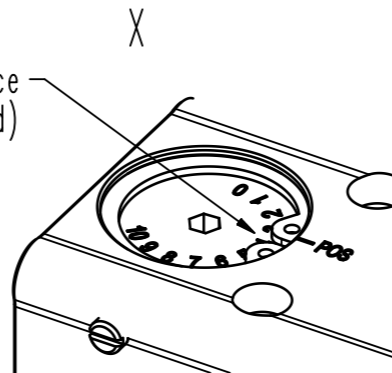

soft pump orifice  
pos. 4 (standard)

- ▼ Seat side
- ⊙ Comp. air connection
- ⊙ Electrical connection
- ⊙ Leak detection port
- ⊙ Mech. pos. indication
- ⊙ Position indicator
- ⊙ Required for dismantling
- ⊙ Emergency actuation
- ⊙ For attachment
- ⊙ Bake-out area
- ⊙ Differential pumping port

### Angle valve with soft-pump function

VAT Vakuumentile AG  
CH-9469 Haag, Switzerland  
Tel ++41 81 7716161 Fax ++41 81 7714830

Rev.-Date: 02.02.15  
Visa: SLU

Series	292	Ordering No.	29240-QA41-0001
Projection E	DN	Flange	ISO-K
	100		
Dimensional Drawing	598697	Rev.	A